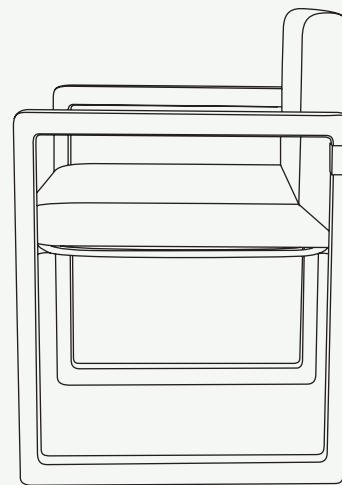

L 620 mm · 24.4"

W 560 mm · 22"

H 810 mm · 31.8"

Performance

WATER  
PROOF

SUN  
PROTECTION

LONG LIFE  
CYCLE

UV AND FADING  
RESISTANT