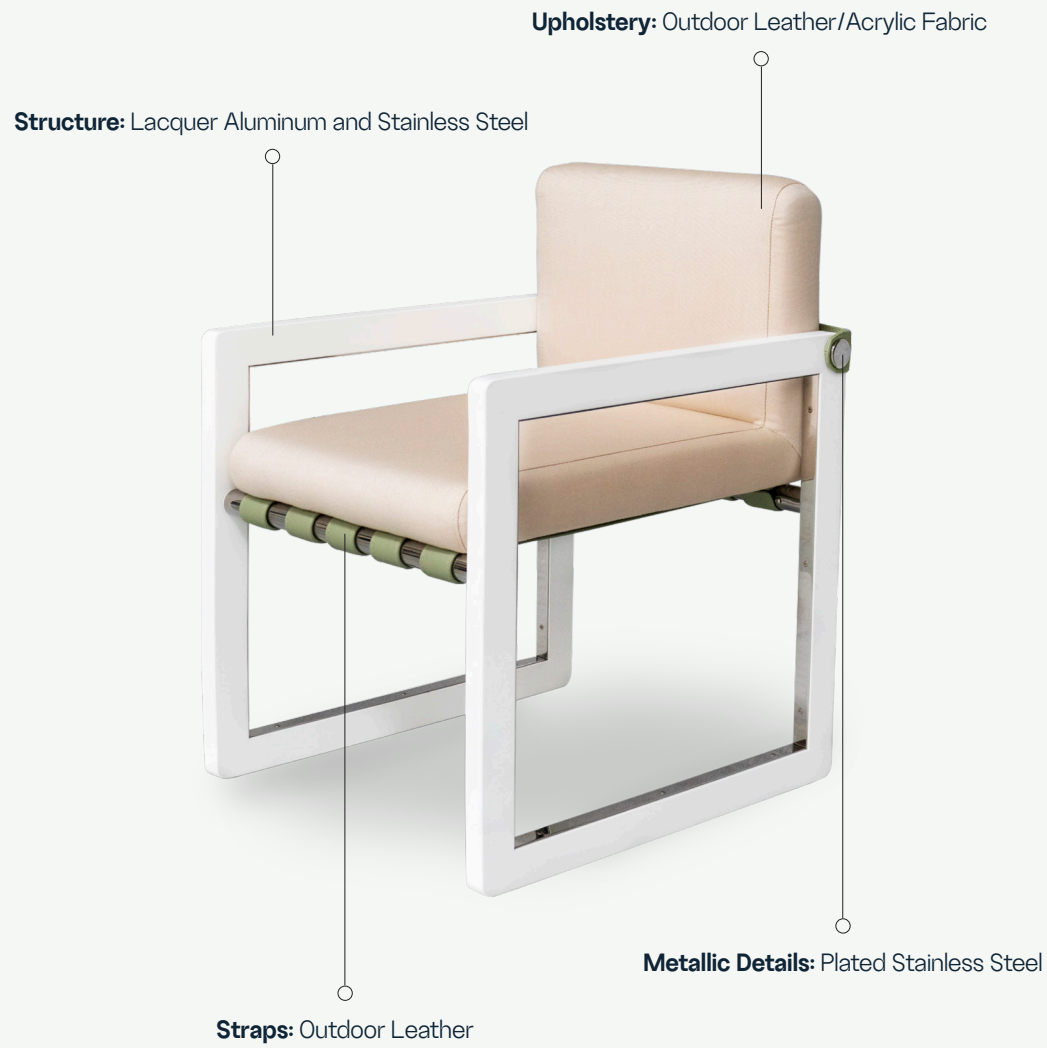

## Saccu Dining Chair

PEACEFUL, SERENE AND RELAXING MOMENTS IN EXTREME COMFORT

PRODUCT SHEET

Saccu Dining Chair

Outdoor spaces must be used to the fullest in order to have unforgettable moments. The **Saccu Dining Chair** is the piece that you are looking for. The lacquer aluminum and stainless-steel structure allied to the comfortable premium fabric makes this outdoor dining chair a true piece of heaven.

L 620 mm · 24.4"

W 560 mm · 22"

H 810 mm · 31.8"

Performance

WATER  
PROOF

SUN  
PROTECTION

LONG LIFE  
CYCLE

UV AND FADING  
RESISTANT