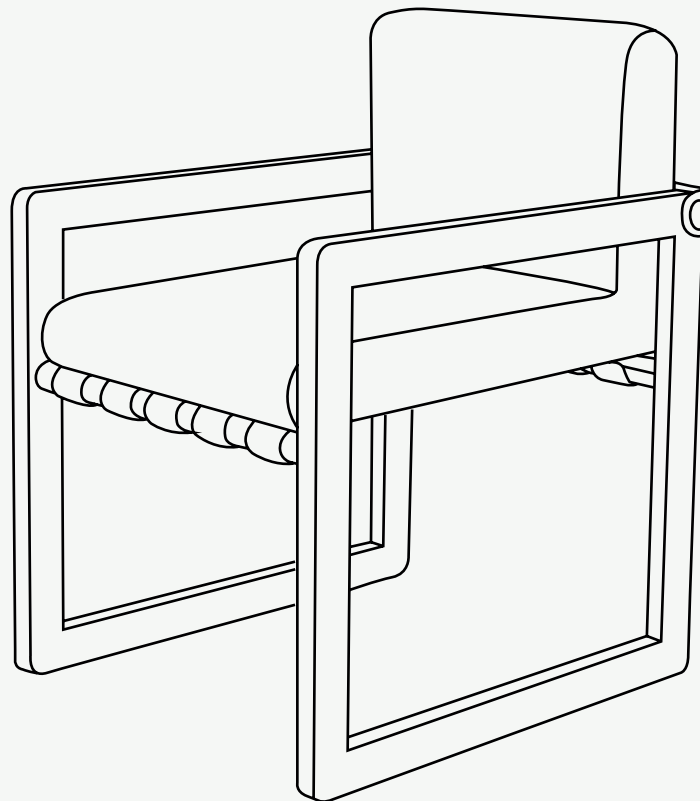

SACCU COLLECTION

Saccu Dining Chair

PEACEFUL, SERENE AND RELAXING MOMENTS IN EXTREME COMFORT

PRODUCT SHEET