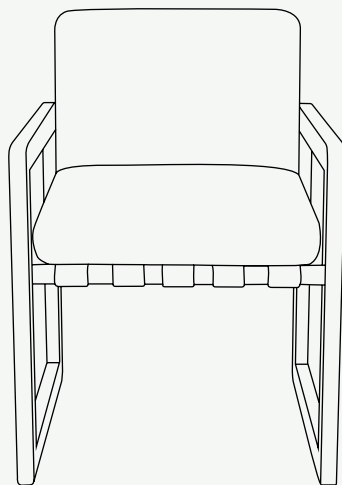

## Saccu Dining Chair

PEACEFUL, SERENE AND RELAXING MOMENTS IN EXTREME COMFORT

PRODUCT SHEET

Saccu Dining Chair

Outdoor spaces must be used to the fullest in order to have unforgettable moments. The **Saccu Dining Chair** is the piece that you are looking for. The lacquer aluminum and stainless-steel structure allied to the comfortable premium fabric makes this outdoor dining chair a true piece of heaven.

L 620 mm · 24.4"

W 560 mm · 22"

H 810 mm · 31.8"

Performance

WATER  
PROOF

SUN  
PROTECTION

LONG LIFE  
CYCLE

UV AND FADING  
RESISTANT