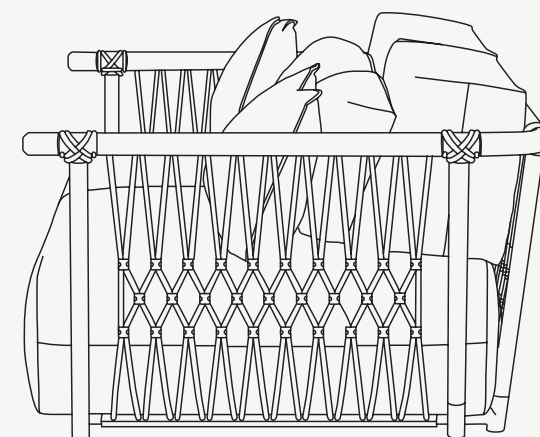

Metallic Details: Plated Stainless Steel

TUPI COLLECTION

Tupi Sofa

The **Tupi sofa** reflects the essence of indigenous peoples, recalling their deep connection to the earth, nature, and community spirit. The woven rope sides, inspired by the artisanal techniques of the Tupi people, embrace you with authenticity, while the subtle metallic details add a contemporary touch, striking a perfect balance.

SH 350 mm • 13.7”

L 1850 mm • 72.8”

H 640 mm • 25.1”

D 905 mm • 35.6”

Performance

WATER
PROOF

SUN
PROTECTION

LONG LIFE
CYCLE