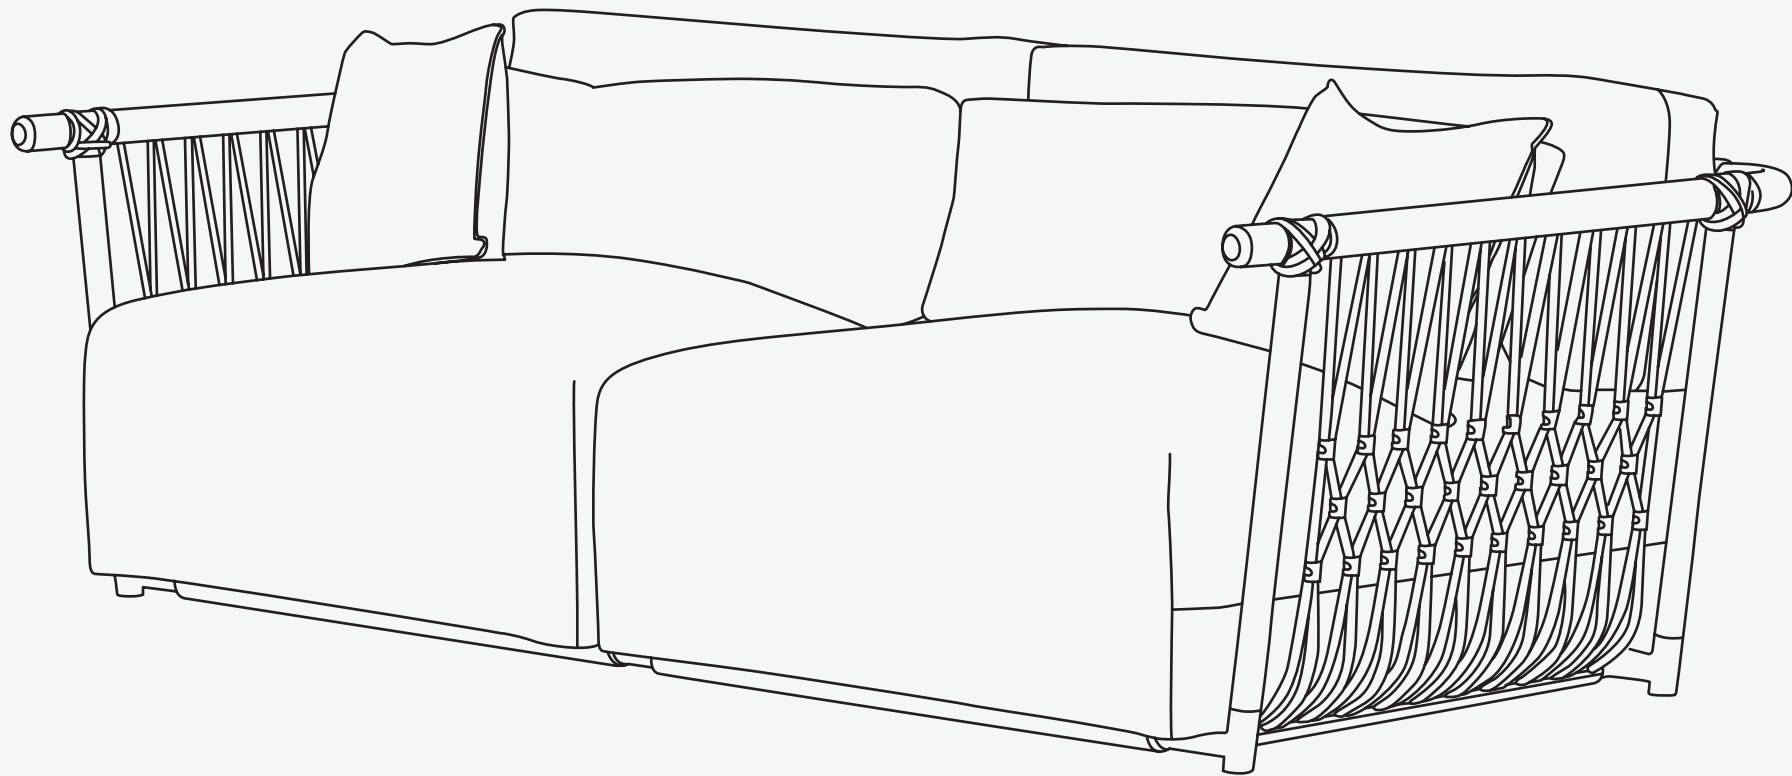

TUPI COLLECTION

Tupi Sofa

myface
OUTDOOR DESIGN

TUPI COLLECTION

Tupi Sofa

Upholstery: Acrylic Fabric/ Outdoor Leather

Structure: Iroko/Teka/Mogno

Straps: Rope

Metallic Details: Plated Stainless Steel

TUPI COLLECTION

Tupi Sofa

The **Tupi sofa** reflects the essence of indigenous peoples, recalling their deep connection to the earth, nature, and community spirit. The woven rope sides, inspired by the artisanal techniques of the Tupi people, embrace you with authenticity, while the subtle metallic details add a contemporary touch, striking a perfect balance.

SH 350 mm • 13.7”

L 1850 mm • 72.8”

H 640 mm • 25.1”

D 905 mm • 35.6”

Performance

WATER
PROOF

SUN
PROTECTION

LONG LIFE
CYCLE

UV AND FADING
RESISTANT

EASY
TO CLEAN

Included

PROTECTION
COVER