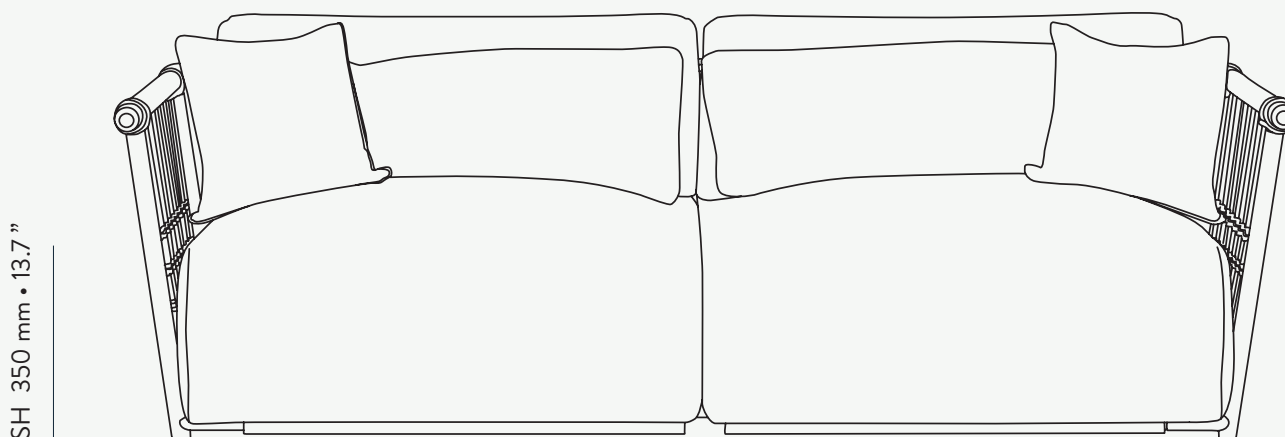

TUPI COLLECTION

Tupi Sofa

myface
OUTDOOR DESIGN

TUPI COLLECTION

Tupi Sofa

Upholstery: Acrylic Fabric/ Outdoor Leather

Structure: Iroko/Teka/Mogno

Straps: Rope

Metallic Details: Plated Stainless Steel

TUPI COLLECTION

Tupi Sofa

The **Tupi sofa** reflects the essence of indigenous peoples, recalling their deep connection to the earth, nature, and community spirit. The woven rope sides, inspired by the artisanal techniques of the Tupi people, embrace you with authenticity, while the subtle metallic details add a contemporary touch, striking a perfect balance.

SH 350 mm • 13.7”

L 1850 mm • 72.8”

H 640 mm • 25.1”

D 905 mm • 35.6”

Performance

WATER
PROOF

SUN
PROTECTION

LONG LIFE
CYCLE