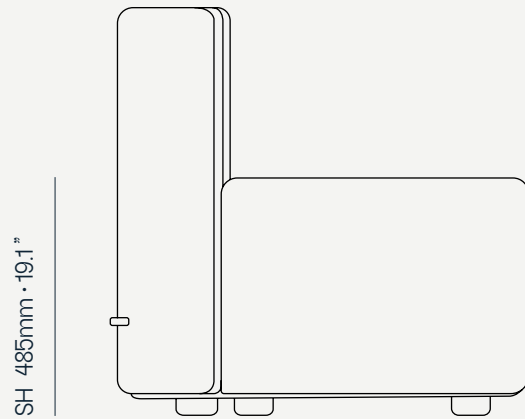

L 2702mm · 106.4"

H 825mm · 32.5"

L 2702mm · 106.4"

Performance

WATER  
PROOF

SUN  
PROTECTION

LONG LIFE  
CYCLE

UV AND FADING  
RESISTANT

EASY  
TO CLEAN

Included

PROTECTION  
COVER

W 856 mm · 33.7"

L 1378 mm · 54.2"