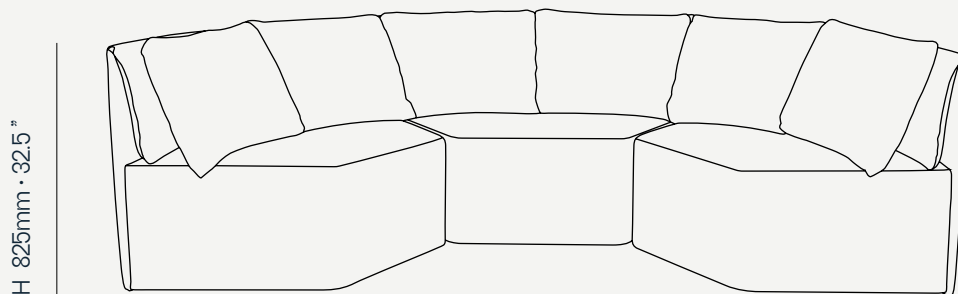

L 2702mm · 106.4"

H 825mm · 32.5"

L 2702mm · 106.4"

Performance

WATER  
PROOF

SUN  
PROTECTION

LONG LIFE  
CYCLE

UV AND FADING  
RESISTANT

EASY  
TO CLEAN

Included

PROTECTION  
COVER

W 856 mm · 33.7"

L 1378 mm · 54.2"

[View More](#)

A curved, light-colored sofa with dark grey or black side panels and several large, light-colored cushions. It is positioned on the left side of the circular dining area.

A round, dark grey marble dining table with a central pedestal base. The table is set for two people with white plates, silverware, and wine glasses. A lit candle in a glass holder sits in the center of the table.

A modern dining chair with a white frame and a light-colored upholstered seat and backrest. The backrest features a dark, vertically-slatted design with gold-colored accents.

A modern dining chair with a white frame and a light-colored upholstered seat and backrest. The backrest features a dark, vertically-slatted design with gold-colored accents.