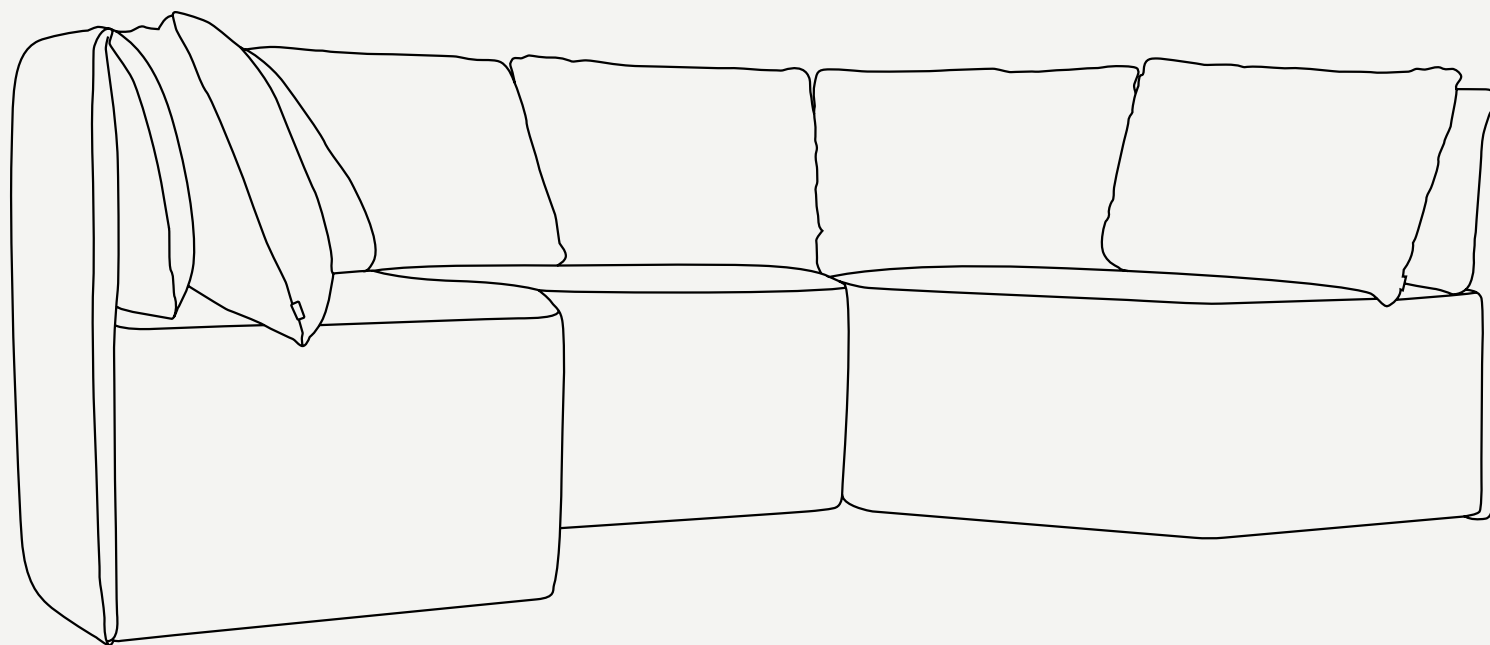

NOMAD COLLECTION

Nomad Dining Modular Sofa