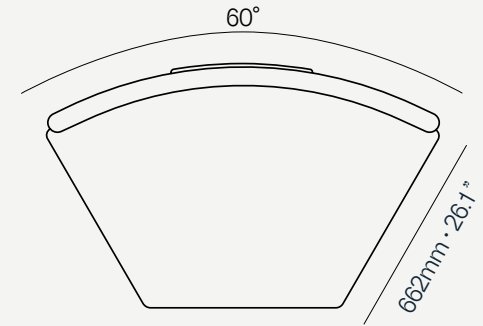

L 2702mm · 106.4"

H 825mm · 32.5"

L 2702mm · 106.4"

Performance

WATER  
PROOF

SUN  
PROTECTION

LONG LIFE  
CYCLE

UV AND FADING  
RESISTANT

EASY  
TO CLEAN

Included

PROTECTION  
COVER

W 856 mm · 33.7"

L 1378 mm · 54.2"