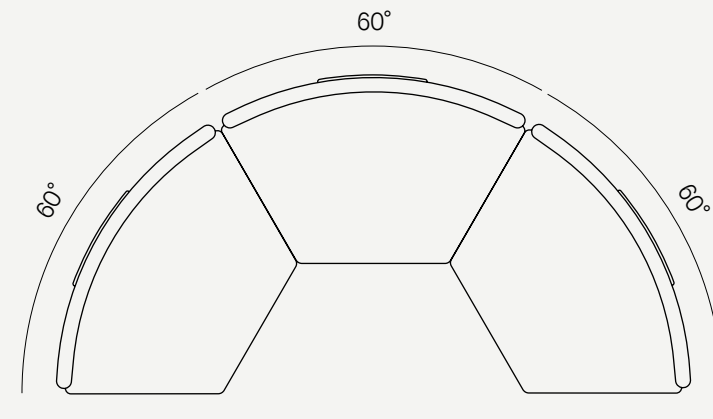

L 2702mm · 106.4"

H 825mm · 32.5"

L 2702mm · 106.4"

Performance

WATER  
PROOF

SUN  
PROTECTION

LONG LIFE  
CYCLE

UV AND FADING  
RESISTANT

EASY  
TO CLEAN

Included

PROTECTION  
COVER

W 856 mm · 33.7"

L 1378 mm · 54.2"