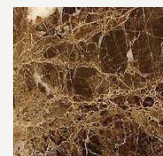

TRACE COLLECTION

Trace Side Table

Trace Side Table

Table Top: Marble

Legs: Lacquered Stainless Steel

Structure: Lacquered Stainless Steel

Trace Side Table

The **Trace side table** is the perfect piece to add life and sophistication to any well-structured living space. As a central piece, it provides both functionality and visual appeal, making it a must-have for those looking to elevate the design of their home.

Lacquer

MYFACE WHITE

MYFACE BLACK

MYFACE ALMOND

MYFACE TAUPE

DEEP BROWN

CHOCOLATE BROWN

[View More](#)

Marble

NERO MARQUINA

CARRARA

GRAND ANTIQUE

GUATEMALA

EMPERADOR

[View More](#)