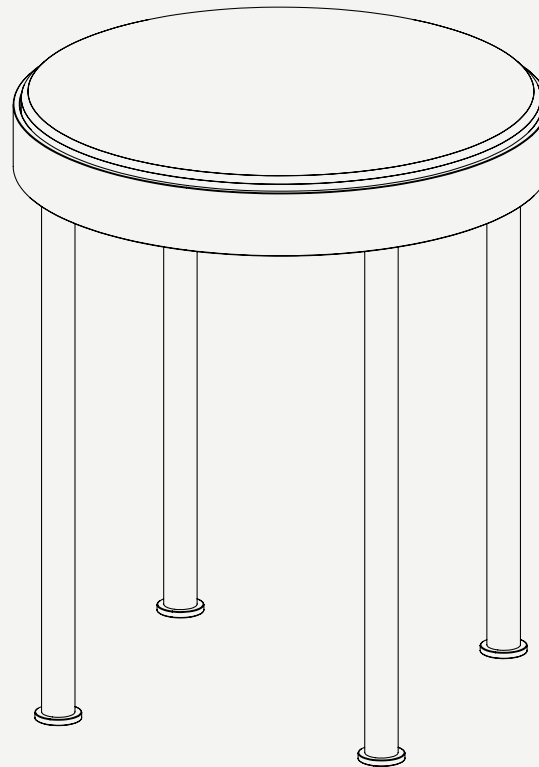

TRACE COLLECTION

Trace Side Table

Trace Side Table

Table Top: Marble

Legs: Lacquered Stainless Steel

Structure: Lacquered Stainless Steel

Trace Side Table

The **Trace side table** is the perfect piece to add life and sophistication to any well-structured living space. As a central piece, it provides both functionality and visual appeal, making it a must-have for those looking to elevate the design of their home.

W 400 mm · 15.7"

L 400 mm · 15.7"

H 600 mm · 23.6"

Performance

WATER
PROOFSUN
PROTECTIONLONG LIFE
CYCLEUV AND FADING
RESISTANTEASY
TO CLEAN

Included

PROTECTION
COVER

MATERIALS AND COLOURS

Marble

NERO MARQUINA

CARRARA

GRAND ANTIQUE

GUATEMALA

EMPERADOR

[View More](#)