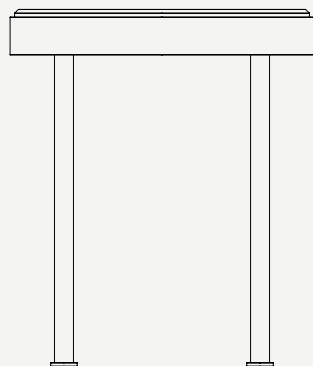

TRACE COLLECTION

Trace Side Table

Trace Side Table

Table Top: Marble

Legs: Lacquered Stainless Steel

Structure: Lacquered Stainless Steel

Trace Side Table

The **Trace side table** is the perfect piece to add life and sophistication to any well-structured living space. As a central piece, it provides both functionality and visual appeal, making it a must-have for those looking to elevate the design of their home.

W 400 mm · 15.7"

L 400 mm · 15.7"

H 600 mm · 23.6"

Performance

WATER
PROOFSUN
PROTECTIONLONG LIFE
CYCLEUV AND FADING
RESISTANTEASY
TO CLEAN

Included

PROTECTION
COVER

MATERIALS AND COLOURS