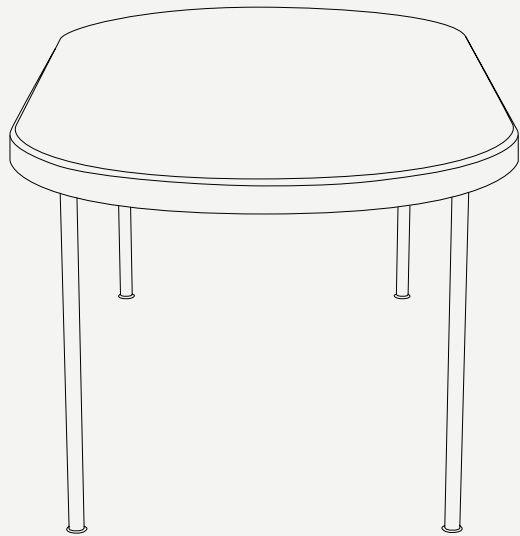

TRACE COLLECTION

Trace Oval Dining Table

Table Top: Marble

Legs: Lacquered Stainless Steel

Structure: Lacquered Stainless Steel

Trace Oval Dining Table

The **Trace Dining Table** is the epitome of functional yet enjoyable dining. With its perfect combination of comfort and practicality, this table is designed to enhance your dining experience outdoors.

W 1100 mm · 43.3"

L 2400 mm · 94.5"

H 750 mm · 29.5"

Performance

WATER
PROOF

SUN
PROTECTION

LONG LIFE
CYCLE

UV AND FADING
RESISTANT

EASY
TO CLEAN

Included

PROTECTION
COVER

Trace Oval Dining Table

MATERIALS AND COLOURS

Lacquer

MYFACE WHITE

MYFACE BLACK