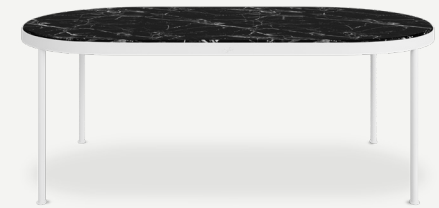

TRACE COLLECTION

Trace Oval Dining Table

Table Top: Marble

Legs: Lacquered Stainless Steel

Structure: Lacquered Stainless Steel

Trace Oval Dining Table

The **Trace Dining Table** is the epitome of functional yet enjoyable dining. With its perfect combination of comfort and practicality, this table is designed to enhance your dining experience outdoors.

W 1100 mm · 43.3"

L 2400 mm · 94.5"

H 750 mm · 29.5"

Performance

WATER
PROOF

SUN
PROTECTION

LONG LIFE
CYCLE

UV AND FADING
RESISTANT

EASY
TO CLEAN

Included

PROTECTION
COVER

Trace Oval Dining Table

MATERIALS AND COLOURS

Lacquer

MYFACE WHITE

MYFACE BLACK