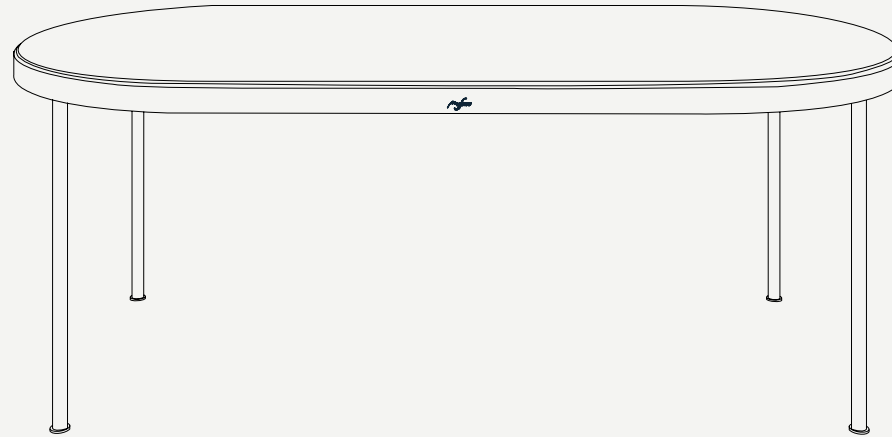

TRACE COLLECTION

Trace Oval Dining Table

Table Top: Marble

Legs: Lacquered Stainless Steel

Structure: Lacquered Stainless Steel

Trace Oval Dining Table

The **Trace Dining Table** is the epitome of functional yet enjoyable dining. With its perfect combination of comfort and practicality, this table is designed to enhance your dining experience outdoors.

W 1100 mm · 43.3"

L 2400 mm · 94.5"

H 750 mm · 29.5"

Performance

WATER
PROOF

SUN
PROTECTION

LONG LIFE
CYCLE

UV AND FADING
RESISTANT

EASY
TO CLEAN

Included

PROTECTION
COVER

Trace Oval Dining Table

MATERIALS AND COLOURS

Lacquer

MYFACE WHITE

MYFACE BLACK