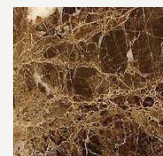

EMPERADOR

[View More](#)