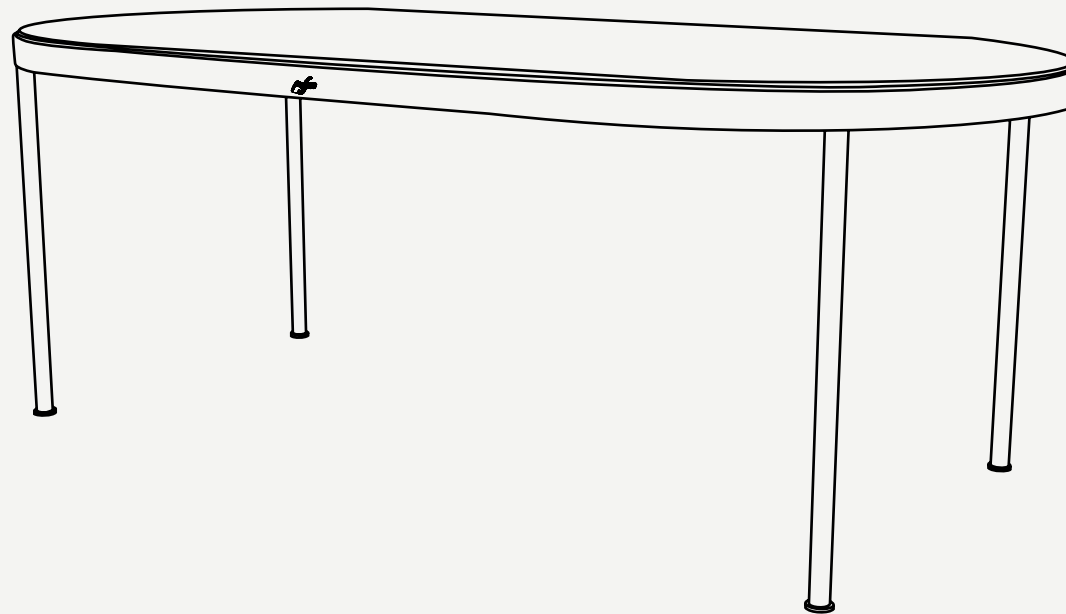

TRACE COLLECTION

Trace Oval Dining Table

Table Top: Marble

Legs: Lacquered Stainless Steel

Structure: Lacquered Stainless Steel

Trace Oval Dining Table

The **Trace Dining Table** is the epitome of functional yet enjoyable dining. With its perfect combination of comfort and practicality, this table is designed to enhance your dining experience outdoors.

W 1100 mm · 43.3"

L 2400 mm · 94.5"

H 750 mm · 29.5"

Performance

WATER
PROOF

SUN
PROTECTION

LONG LIFE
CYCLE

UV AND FADING
RESISTANT

EASY
TO CLEAN

Included

PROTECTION
COVER

Trace Oval Dining Table

MATERIALS AND COLOURS

Lacquer

MYFACE WHITE

MYFACE BLACK