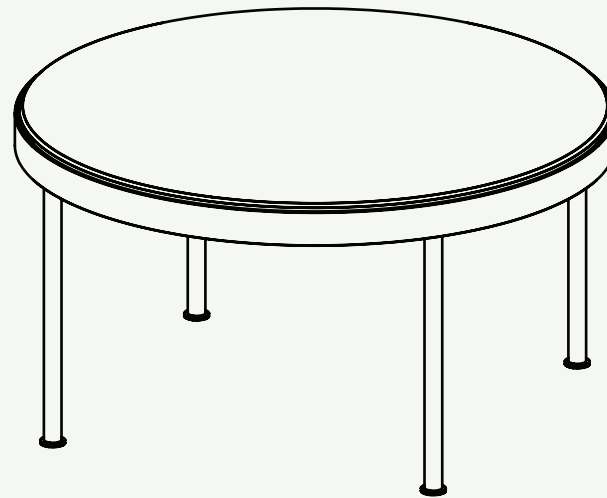

## Trace Coffee Table Small

**Table Top:** Marble

**Legs:** Lacquered Stainless Steel

**Structure:** Lacquered Stainless Steel

## Trace Coffee Table Small

The **Trace coffee table** is the perfect piece to add life and sophistication to any well-structured living space. As a central piece, it provides both functionality and visual appeal, making it a must-have for those looking to elevate the design of their home.

L 600 mm · 23.6"

W 600 mm · 23.6"

H 350 mm · 13.8"