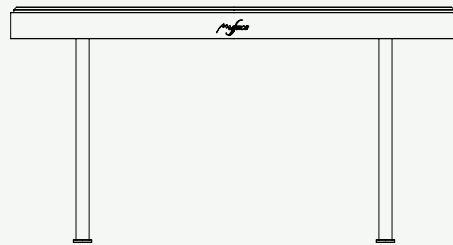

## Trace Coffee Table Small

**Table Top:** Marble

**Legs:** Lacquered Stainless Steel

**Structure:** Lacquered Stainless Steel

## Trace Coffee Table Small

The **Trace coffee table** is the perfect piece to add life and sophistication to any well-structured living space. As a central piece, it provides both functionality and visual appeal, making it a must-have for those looking to elevate the design of their home.

L 600 mm · 23.6"

W 600 mm · 23.6"

H 350 mm · 13.8"