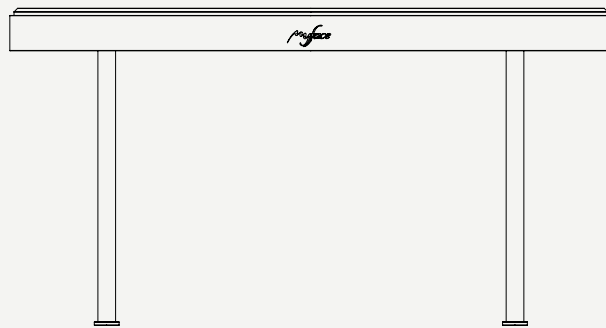

TRACE COLLECTION

Trace Coffee Table Big

Table Top: Marble

Legs: Lacquered Stainless Steel

Structure: Lacquered Stainless Steel

Trace Coffee Table Big

The **Trace coffee table** is the perfect piece to add life and sophistication to any well-structured living space. As a central piece, it provides both functionality and visual appeal, making it a must-have for those looking to elevate the design of their home.

L 850 mm • 33.5

W 850 mm • 33.5"

H 450 mm • 17.7"

Performance

WATER
PROOFSUN
PROTECTIONLONG LIFE
CYCLEUV AND FADING
RESISTANTEASY
TO CLEAN

Included

PROTECTION
COVER

MATERIALS AND COLOURS