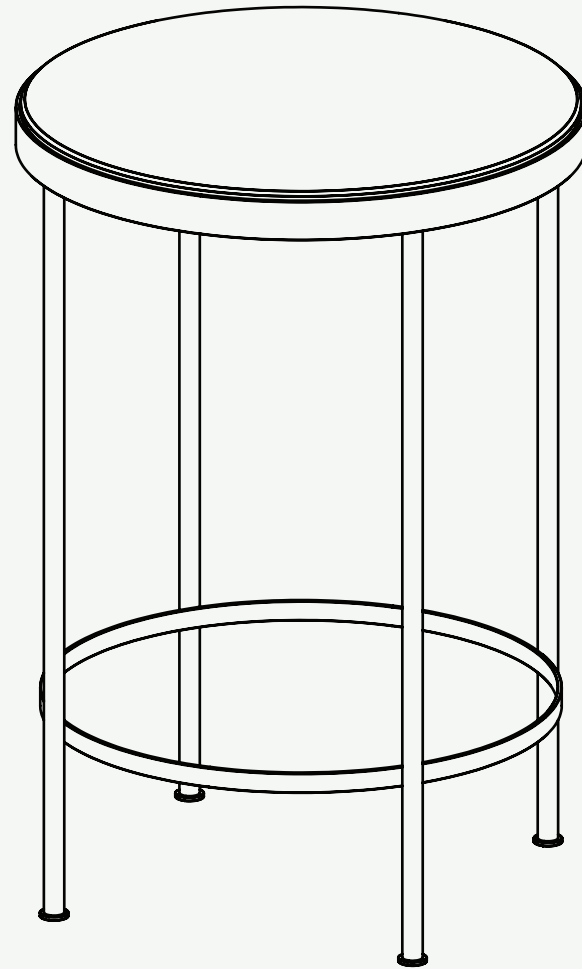

TRACE COLLECTION

Trace Bar Table

Table Top: Marble

Legs: Lacquered Stainless Steel/
Plated Stainless Steel

Structure: Lacquered Stainless Steel/
Plated Stainless Steel

Trace Bar Table

The **Trace bar table** is the perfect piece to add life and sophistication to any well-structured living space. It provides both functionality and visual appeal, making it a must-have for those looking to elevate the design of their home.

L 700 mm · 27.5"

W 700 mm · 27.5"

H 1050 mm · 41.3"

Performance

WATER
PROOFSUN
PROTECTIONLONG LIFE
CYCLEUV AND FADING
RESISTANTEASY
TO CLEAN

Included

PROTECTION
COVER

MATERIALS AND COLOURS

Marble

NERO MARQUINA

CARRARA

GRAND ANTIQUE

GUATEMALA

EMPERADOR

[View More](#)

Plating