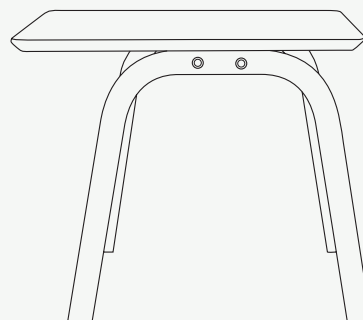

RIBBON COLLECTION

Ribbon Side Table

BRING TO LIFE A MODERN OUTDOOR SPACE WHERE DESIGN AND
VERSATILITY STAND OUT

Ribbon Side Table

The **Ribbon side table** has a simple but elegant design. Its curved structure is in harmony with the rest of the pieces in the Ribbon collection, while its rectangular fiberglass top gives us the feeling of a long table, able to accompany larger sofas. All its components are customizable, making the piece even more versatile and easy to fit into any environment, while the metallic details give it the touch of sophistication needed to make that final touch.

W 510 mm · 20.1"

L 580mm · 22.8"

H 470mm · 18.5"

Performance

WATER
PROOF

SUN
PROTECTION

LONG LIFE
CYCLE

UV AND FADING
RESISTANT