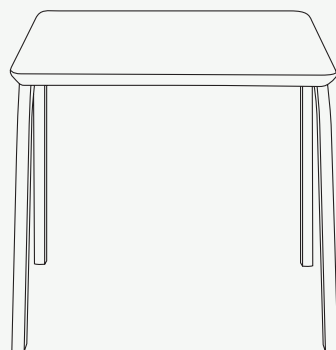

RIBBON COLLECTION

Ribbon Side Table

BRING TO LIFE A MODERN OUTDOOR SPACE WHERE DESIGN AND
VERSATILITY STAND OUT

Ribbon Side Table

The **Ribbon side table** has a simple but elegant design. Its curved structure is in harmony with the rest of the pieces in the Ribbon collection, while its rectangular fiberglass top gives us the feeling of a long table, able to accompany larger sofas. All its components are customizable, making the piece even more versatile and easy to fit into any environment, while the metallic details give it the touch of sophistication needed to make that final touch.

W 510 mm · 20.1"

L 580mm · 22.8"

H 470mm · 18.5"

Performance

WATER
PROOF

SUN
PROTECTION

LONG LIFE
CYCLE

UV AND FADING
RESISTANT