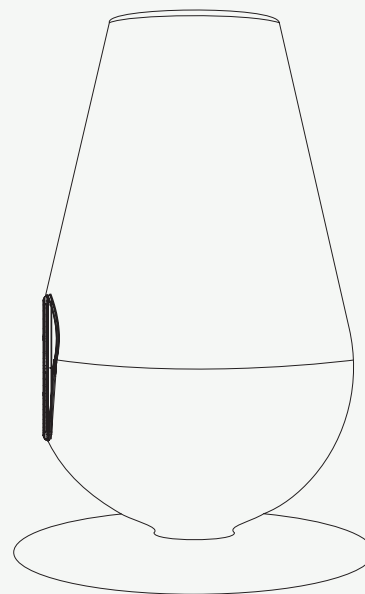

## Noori Fire Pit

**Outer Structure:** Lacquered Fiberglass

**Inner Structure:** Plated Stainless Steel

Noori Fire Pit

The **Noori outdoor fireplace** is not only a source of warmth but also an eye-catching feature in any outdoor space. Its unique design, with a rounded shape and a striking stainless steel structure, immediately captures attention and adds an element of modernity to any setting.

This fireplace was developed to enhance outdoor experiences, creating a cozy and inviting atmosphere for gatherings with family and friends.

L 700 mm · 27.5"

W 700 mm · 27.5"

H 1162 mm · 45.9"

Performance