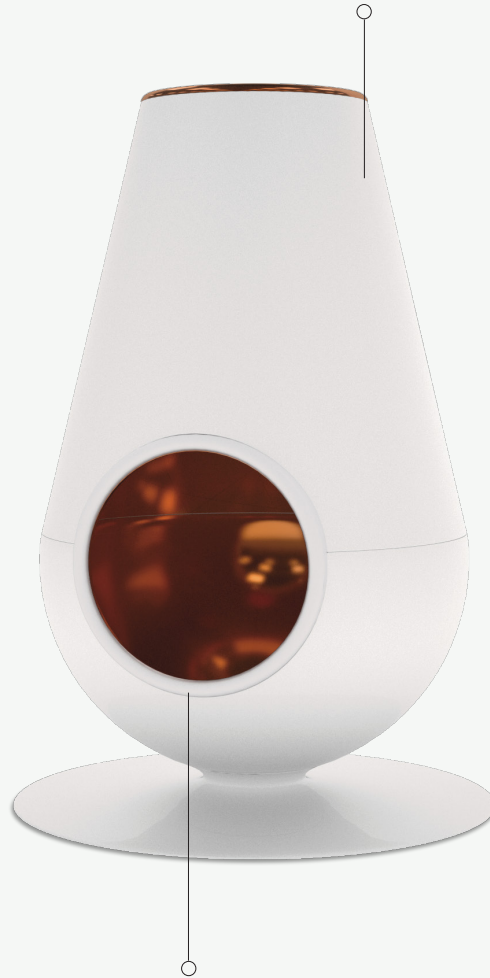

# NOORI COLLECTION

## Noori Fire Pit

**Outer Structure:** Lacquered Fiberglass

**Inner Structure:** Plated Stainless Steel

Noori Fire Pit

The **Noori outdoor fireplace** is not only a source of warmth but also an eye-catching feature in any outdoor space. Its unique design, with a rounded shape and a striking stainless steel structure, immediately captures attention and adds an element of modernity to any setting.

This fireplace was developed to enhance outdoor experiences, creating a cozy and inviting atmosphere for gatherings with family and friends.

L 700 mm · 27.5"

W 700 mm · 27.5"

H 1162 mm · 45.9"

Performance

WATER  
PROOF

SUN  
PROTECTION

LONG LIFE  
CYCLE

UV AND FADING  
RESISTANT

EASY  
TO CLEAN

Included

PROTECTION  
COVER