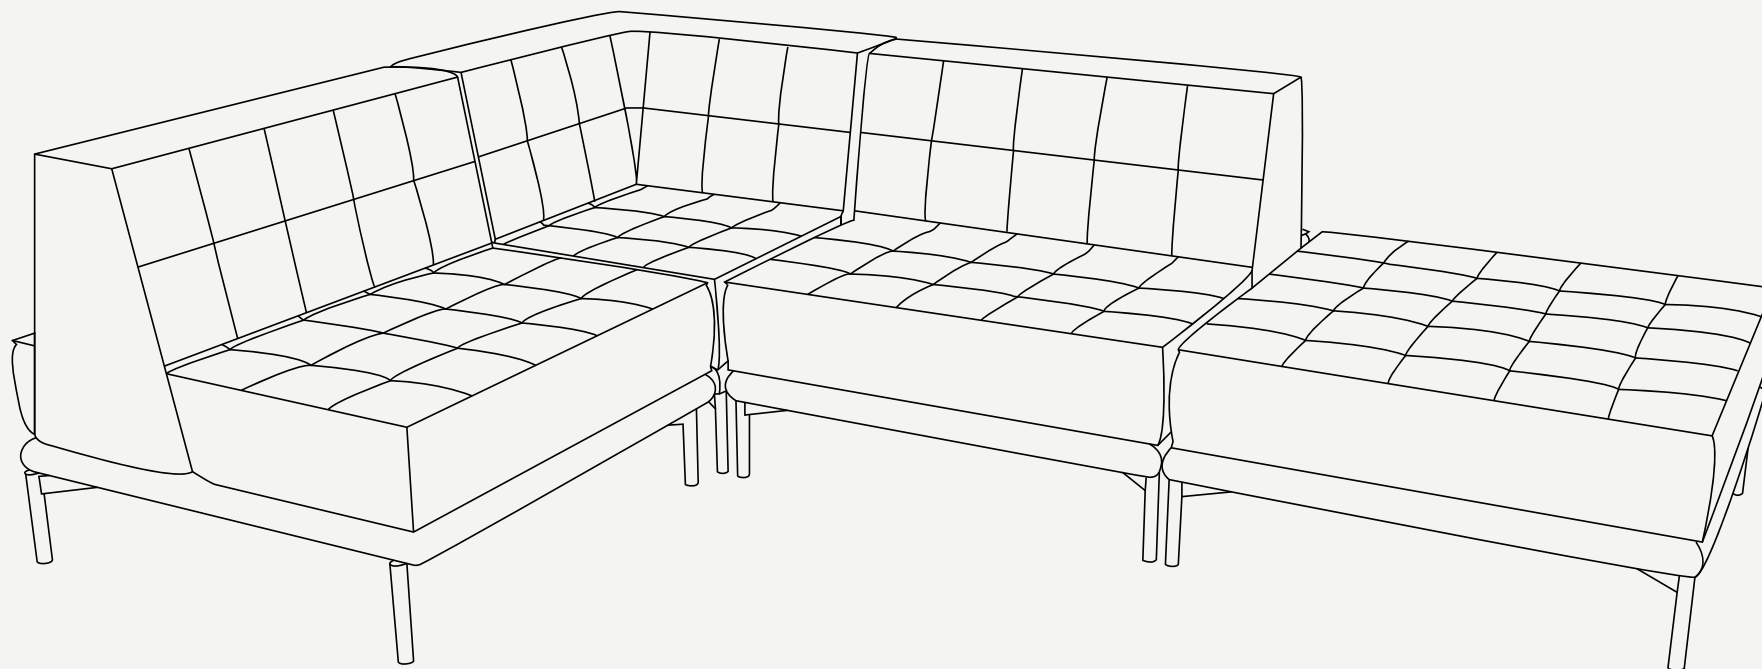

MO COLLECTION

Mo Modular Sofa

AN ENVIRONMENT FREE OF CONSTRAINTS OR LIMITS

PRODUCT SHEET

Combining comfort and sophistication due to its upholstery and breathable mesh in the bottom cushion, the **Mo Modular Sofa** is the piece you need for a warm and contemporary outdoor environment. Due to the possibility of combining different seaters, you can create an exclusive sofa.

Performance

WATER
PROOF

SUN
PROTECTION

LONG LIFE
CYCLE

UV AND FADING
RESISTANT

EASY
TO CLEAN

Included

PROTECTION
COVER

L 1000 mm · 39.4 "

W 1000 mm · 39.4 "

H 890 mm · 35 "

L 1000 mm · 39.4 "

W 1000 mm · 39.4 "

H 890 mm · 35 "

L 1000 mm · 39.4"

W 1000 mm · 39.4"

H 480 mm · 19"

MATERIALS AND COLOURS

Outdoor
Leather

GEMINI
BLACK

GEMINI
BROWN

GEMINI
NAVY

Z FOREST

Z TERRACOTA