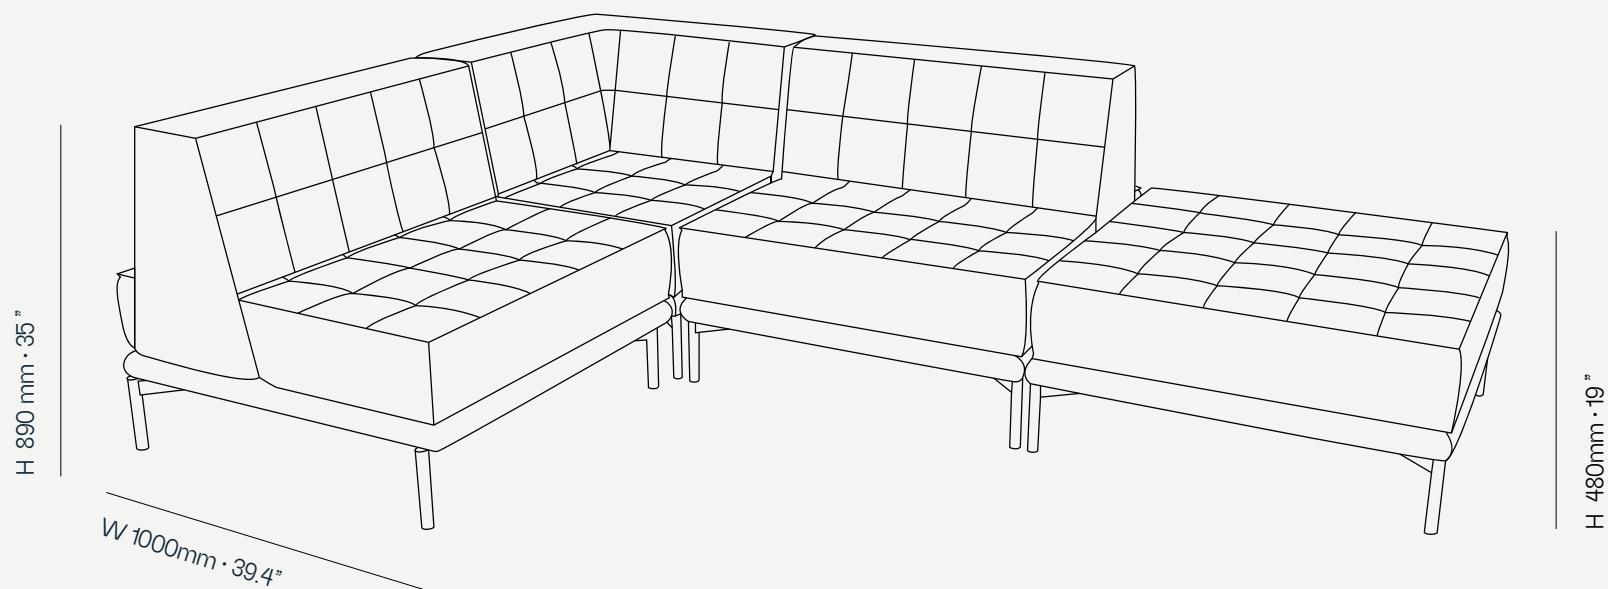

MO COLLECTION

Mo Modular Sofa

AN ENVIRONMENT FREE OF CONSTRAINTS OR LIMITS

PRODUCT SHEET

Combining comfort and sophistication due to its upholstery and breathable mesh in the bottom cushion, the **Mo Modular Sofa** is the piece you need for a warm and contemporary outdoor environment. Due to the possibility of combining different seaters, you can create an exclusive sofa.

L 1000 mm · 39.4 "

W 1000 mm · 39.4 "

H 890 mm · 35 "

L 1000 mm · 39.4 "

W 1000 mm · 39.4 "

H 890 mm · 35 "

L 1000 mm · 39.4"

W 1000 mm · 39.4"

H 480 mm · 19"

MATERIALS AND COLOURS

Outdoor
Leather

GEMINI
BLACK

GEMINI
BROWN

GEMINI
NAVY

Z FOREST

Z TERRACOTA