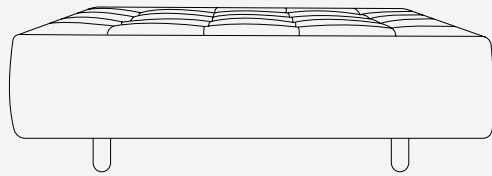

L 1000 mm · 39.4 "

W 1000 mm · 39.4 "

H 890 mm · 35 "

L 1000 mm · 39.4 "

W 1000 mm · 39.4 "

H 890 mm · 35 "

L 1000 mm · 39.4"

W 1000 mm · 39.4"

H 480 mm · 19"

MATERIALS AND COLOURS

Outdoor
Leather

GEMINI
BLACK

GEMINI
BROWN

GEMINI
NAVY

Z FOREST

Z TERRACOTA