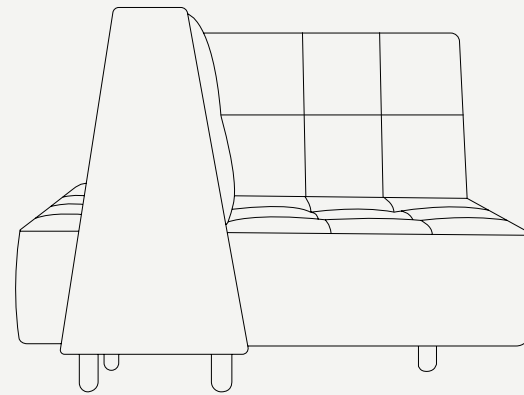

MO COLLECTION

Mo Modular Sofa

AN ENVIRONMENT FREE OF CONSTRAINTS OR LIMITS

PRODUCT SHEET

Combining comfort and sophistication due to its upholstery and breathable mesh in the bottom cushion, the **Mo Modular Sofa** is the piece you need for a warm and contemporary outdoor environment. Due to the possibility of combining different seaters, you can create an exclusive sofa.

L 1000 mm · 39.4 "

W 1000 mm · 39.4 "

H 890 mm · 35 "

L 1000 mm · 39.4 "

W 1000 mm · 39.4 "

H 890 mm · 35 "

L 1000 mm · 39.4"

W 1000 mm · 39.4"