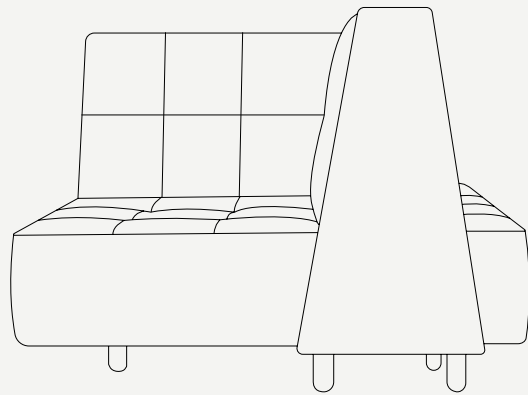

MO COLLECTION

Mo Modular Sofa

AN ENVIRONMENT FREE OF CONSTRAINTS OR LIMITS

PRODUCT SHEET

Combining comfort and sophistication due to its upholstery and breathable mesh in the bottom cushion, the **Mo Modular Sofa** is the piece you need for a warm and contemporary outdoor environment. Due to the possibility of combining different seaters, you can create an exclusive sofa.

L 1000 mm · 39.4 "

W 1000 mm · 39.4 "

H 890 mm · 35 "

L 1000 mm · 39.4 "

W 1000 mm · 39.4 "

H 890 mm · 35 "

L 1000 mm · 39.4"

W 1000 mm · 39.4"