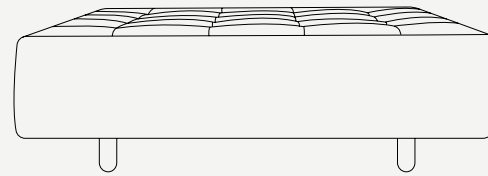

L 1000 mm · 39.4 "

W 1000 mm · 39.4 "

H 890 mm · 35 "

L 1000 mm · 39.4 "

W 1000 mm · 39.4 "

H 890 mm · 35 "

L 1000 mm · 39.4"

W 1000 mm · 39.4"

H 480 mm · 19"

MATERIALS AND COLOURS

Outdoor
Leather

GEMINI
BLACK

GEMINI
BROWN

GEMINI
NAVY

Z FOREST

Z TERRACOTA