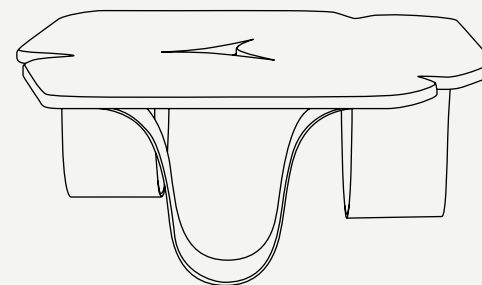

KAI COLLECTION

Kai Coffee Table II

Countertop and Sides: Marble

Metal: Lacquer Stainless Steel

Kai Coffee Table II

The **KAI outdoor coffee table small** is a true masterpiece in terms of design and functionality. Its elegant silhouette is defined by waves that create a harmonious and fluid shape.

The table is crafted with high-quality materials, including marble and metallic baths, which allow for customization and a perfect match to any outdoor space. Its unique design and high-end finishes make it a statement piece that will enhance the beauty of any outdoor area.

L 1150 mm · 45.3"

W 780 mm · 30.7"

H 290 mm · 11.4"

Performance

WATER
PROOF

SUN
PROTECTION

LONG LIFE
CYCLE

UV AND FADING
RESISTANT