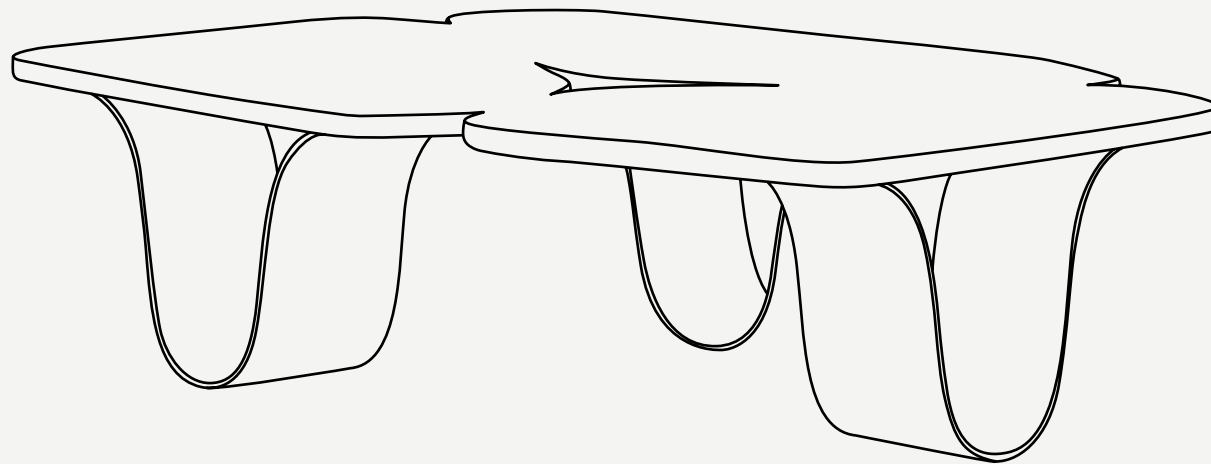

KAI COLLECTION

Kai Coffee Table II

Countertop and Sides: Marble

Metal: Lacquer Stainless Steel

Kai Coffee Table II

The **KAI outdoor coffee table small** is a true masterpiece in terms of design and functionality. Its elegant silhouette is defined by waves that create a harmonious and fluid shape.

The table is crafted with high-quality materials, including marble and metallic baths, which allow for customization and a perfect match to any outdoor space. Its unique design and high-end finishes make it a statement piece that will enhance the beauty of any outdoor area.

L 1150 mm · 45.3"

W 780 mm · 30.7"

H 290 mm · 11.4"

Performance

WATER
PROOF

SUN
PROTECTION

LONG LIFE
CYCLE

UV AND FADING
RESISTANT