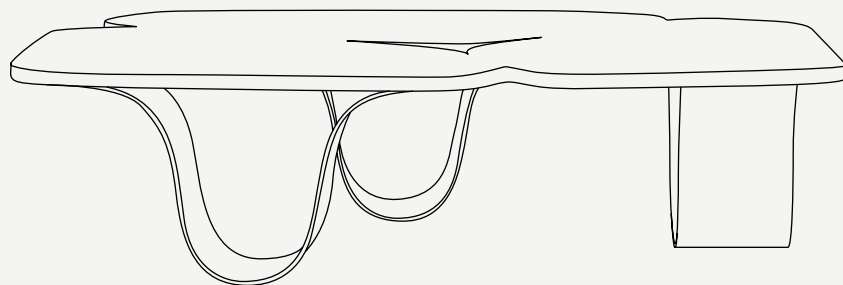

KAI COLLECTION

Kai Coffee Table II

Countertop and Sides: Marble

Metal: Lacquer Stainless Steel

Kai Coffee Table II

The **KAI outdoor coffee table small** is a true masterpiece in terms of design and functionality. Its elegant silhouette is defined by waves that create a harmonious and fluid shape.

The table is crafted with high-quality materials, including marble and metallic baths, which allow for customization and a perfect match to any outdoor space. Its unique design and high-end finishes make it a statement piece that will enhance the beauty of any outdoor area.

L 1150 mm · 45.3"

W 780 mm · 30.7"

H 290 mm · 11.4"

Performance

WATER
PROOF

SUN
PROTECTION

LONG LIFE
CYCLE

UV AND FADING
RESISTANT