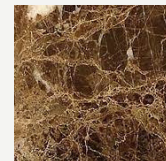

EMPERADOR

[View More](#)