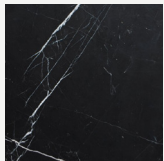

MYFACE TAUPE

DEEP BROWN

CHOCOLATE BROWN

[View More](#)

Plating

BRUSHED BLACK NICKEL

BLACK NICKEL PLATED

POLISHED COPPER PLATED

BRUSHED COPPER PLATED

BRUSHED GOLD PLATED

POLISHED GOLD PLATED

[View More](#)

Marble

NERO MARQUINA

CARRARA

GRAND ANTIQUE