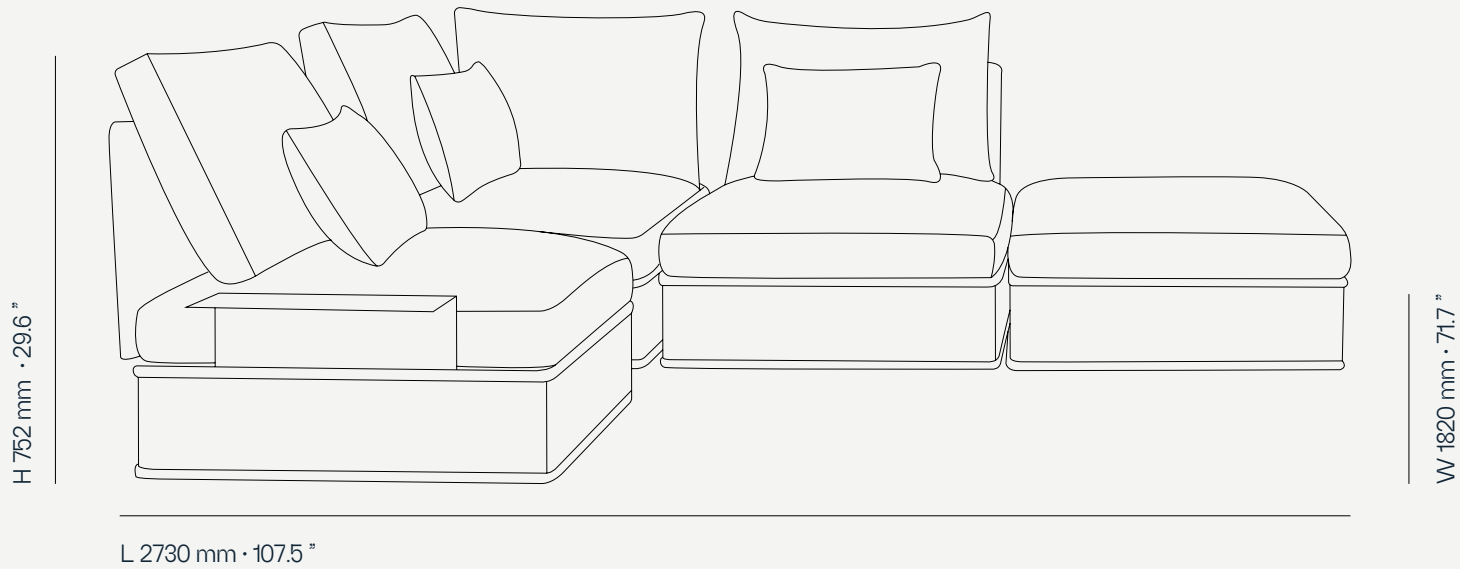

Archi Modular Sofa

The **Archi** outdoor sofa was designed to easily adapt to any outdoor project. Composed of several modules that can be purchased separately, and assembled according to the space where the piece is intended. In addition to the versatility of assembly, the Archi Modular sofa has two support accessories, a metal arm, and a rectangular base, available in different materials and finishes.

Performance

WATER
PROOF

SUN
PROTECTION

LONG LIFE
CYCLE

UV AND FADING
RESISTANT

EASY
TO CLEAN

Included

PROTECTION
COVER