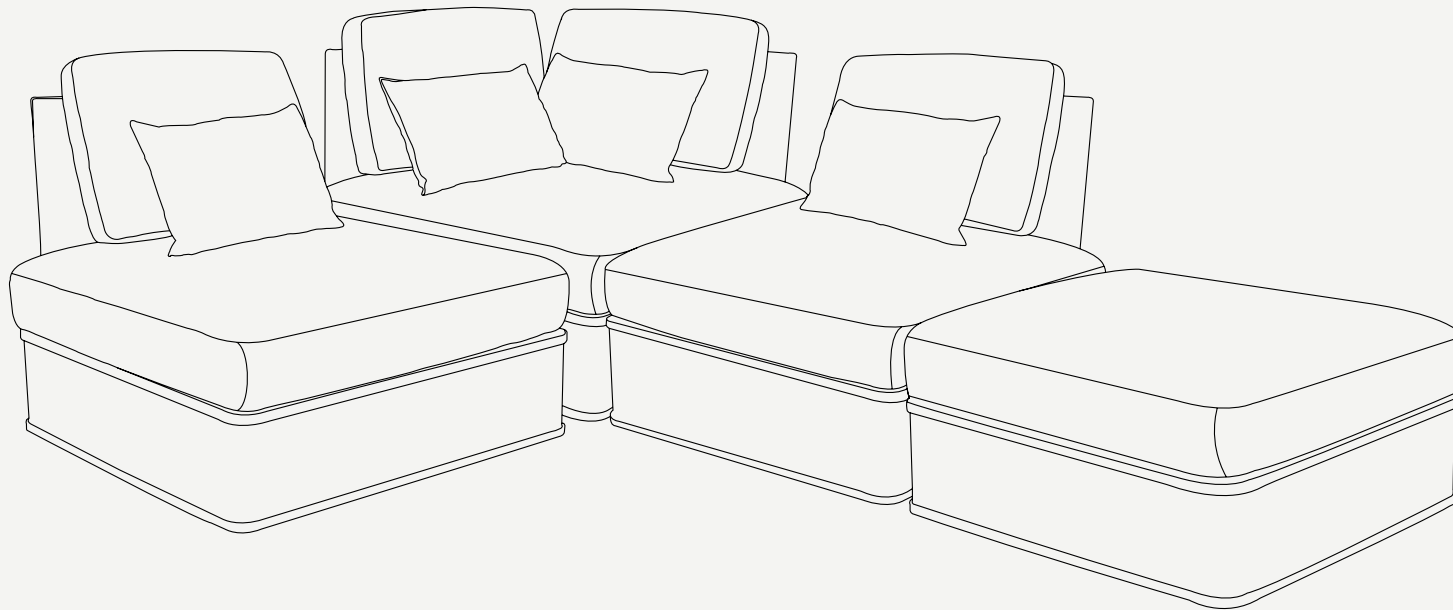

ARCHI COLLECTION

Archi Modular Sofa

Structure: Outdoor Synthetic
Leather

Details: Lacquered Stainless
Steel

Upholstery: Acrylic Fabric/
Outdoor Synthetic
Leather

Archi Modular Sofa

The **Archi** outdoor sofa was designed to easily adapt to any outdoor project. Composed of several modules that can be purchased separately, and assembled according to the space where the piece is intended. In addition to the versatility of assembly, the Archi Modular sofa has two support accessories, a metal arm, and a rectangular base, available in different materials and finishes.

Performance

WATER
PROOF

SUN
PROTECTION

LONG LIFE
CYCLE

UV AND FADING
RESISTANT

EASY
TO CLEAN

Included

PROTECTION
COVER

H 752 mm · 29.6"

L 910 mm · 35.8"

W 910 mm · 35.8"

H 450 mm · 16.5"

L 910 mm · 35.8"

W 910 mm · 35.8"

H 752 mm · 29.6"

L 1700 mm · 66.9"