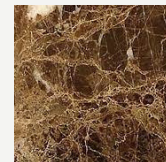

Included

PROTECTION
COVER

MATERIALS AND COLOURS

Lacquer

MYFACE WHITE

MYFACE BLACK

MYFACE ALMOND

MYFACE TAUPE

DEEP BROWN

CHOCOLATE BROWN

[View More](#)

Plating

BRUSHED BLACK NICKEL

BLACK NICKEL PLATED

POLISHED COPPER PLATED

BRUSHED COPPER PLATED

BRUSHED GOLD PLATED

POLISHED GOLD PLATED

[View More](#)

Marble

NERO MARQUINA

CARRARA

GRAND ANTIQUE

GUATEMALA