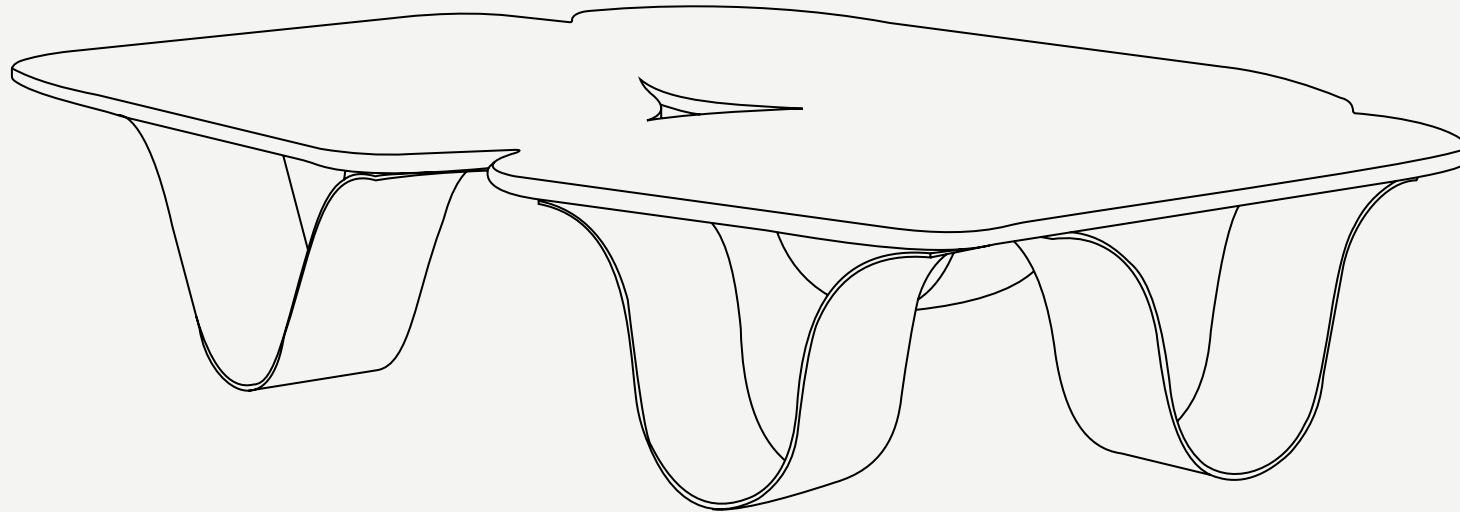

KAI COLLECTION

Kai Coffee Table

Countertop and Sides: Marble

Metal: Lacquer Stainless Steel

Kai Coffee Table

The **KAI outdoor coffee table** is a true masterpiece in terms of design and functionality. Its elegant silhouette is defined by waves that create a harmonious and fluid shape.

The table is crafted with high-quality materials, including marble and metallic baths, which allow for customization and a perfect match to any outdoor space. Its unique design and high-end finishes make it a statement piece that will enhance the beauty of any outdoor area.

L 1520 mm · 59.8"

H 290 mm · 11.4"

Performance

WATER
PROOF

SUN
PROTECTION

LONG LIFE
CYCLE

UV AND FADING
RESISTANT

EASY
TO CLEAN