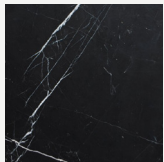

Included

PROTECTION
COVER

MATERIALS AND COLOURS

Lacquer

MYFACE WHITE

MYFACE BLACK

MYFACE ALMOND

MYFACE TAUPE

DEEP BROWN

CHOCOLATE BROWN

[View More](#)

Plating

BRUSHED BLACK NICKEL

BLACK NICKEL PLATED

POLISHED COPPER PLATED

BRUSHED COPPER PLATED

BRUSHED GOLD PLATED

POLISHED GOLD PLATED

[View More](#)

Marble

NERO MARQUINA

CARRARA

GRAND ANTIQUE

GUATEMALA