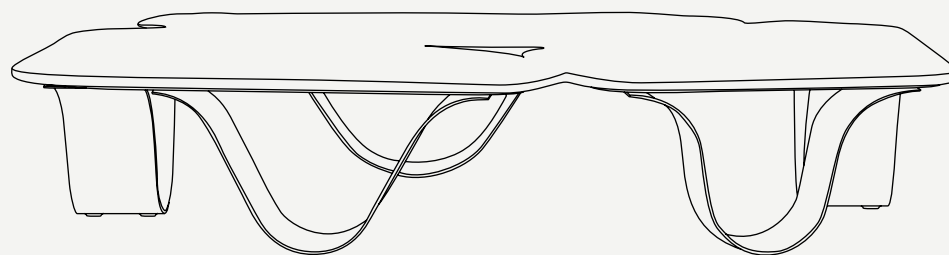

KAI COLLECTION

Kai Coffee Table

Countertop and Sides: Marble

Metal: Lacquer Stainless Steel

Kai Coffee Table

The **KAI outdoor coffee table** is a true masterpiece in terms of design and functionality. Its elegant silhouette is defined by waves that create a harmonious and fluid shape.

The table is crafted with high-quality materials, including marble and metallic baths, which allow for customization and a perfect match to any outdoor space. Its unique design and high-end finishes make it a statement piece that will enhance the beauty of any outdoor area.

L 1520 mm · 59.8"

H 290 mm · 11.4"

Performance

WATER
PROOF

SUN
PROTECTION

LONG LIFE
CYCLE

UV AND FADING
RESISTANT

EASY
TO CLEAN