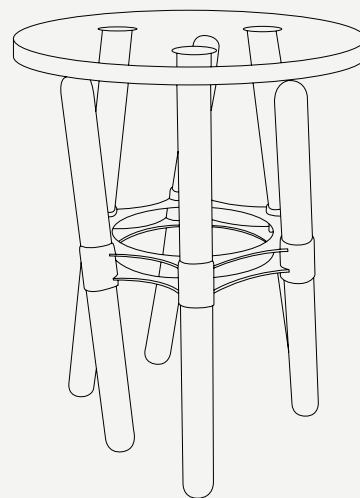

HOUDINI COLLECTION

Houdini Side Table

THE TOUCH OF MAGIC AND LIGHT FOR AN UNFORGETTABLE OUTDOOR SETTING.

Top: Acrylic

Metallic Details: Plated Stainless Steel

Legs: Acrylic and Plated Stainless Steel

Houdini Side Table

The Houdini Side Table is a unique and modern piece of furniture that can serve as the centerpiece of any living or lounge area. The Houdini SideTable is made from high-quality materials, with an acrylic top and a metal base that is available in a wide range of finishes.

In addition to its stunning design, the Houdini Side Table is also highly functional, and it is sure to make a bold and unforgettable statement in any decor.

H 560 mm · 22"

L 450 mm · 17.7"

Performance

WATER PROOF