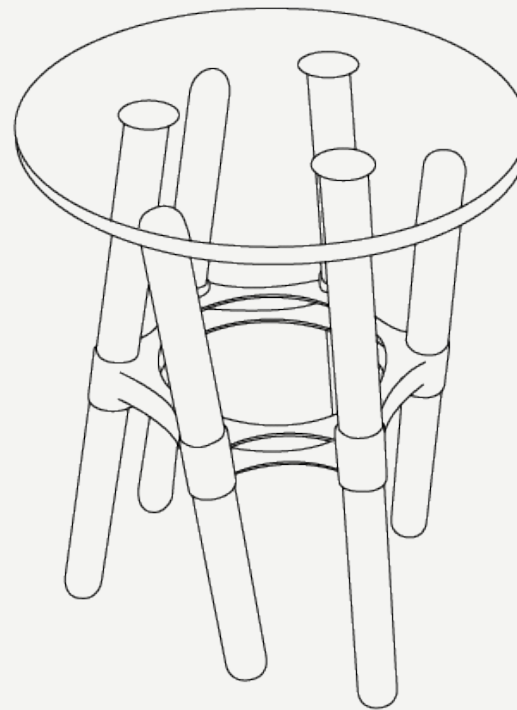

HOUDINI COLLECTION

Houdini Side Table

THE TOUCH OF MAGIC AND LIGHT FOR AN UNFORGETTABLE OUTDOOR SETTING.

Top: Acrylic

Metallic Details: Plated Stainless Steel

Legs: Acrylic and Plated Stainless Steel

Houdini Side Table

The Houdini Side Table is a unique and modern piece of furniture that can serve as the centerpiece of any living or lounge area. The Houdini SideTable is made from high-quality materials, with an acrylic top and a metal base that is available in a wide range of finishes.

In addition to its stunning design, the Houdini Side Table is also highly functional, and it is sure to make a bold and unforgettable statement in any decor.

H 560 mm · 22"

L 450 mm · 17.7"

Performance

WATER PROOF