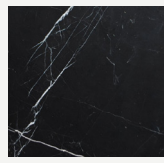

MYFACE WHITE

MYFACE BLACK

MYFACE ALMOND

MYFACE TAUPE

DEEP BROWN

CHOCOLATE BROWN

[View More](#)

Plating

BRUSHED BLACK NICKEL

BLACK NICKEL PLATED

POLISHED COPPER PLATED

BRUSHED COPPER PLATED

BRUSHED GOLD PLATED

POLISHED GOLD PLATED

[View More](#)

Marble

NERO MARQUINA

CARRARA

GRAND ANTIQUE

GUATEMALA

EMPERADOR

[View More](#)