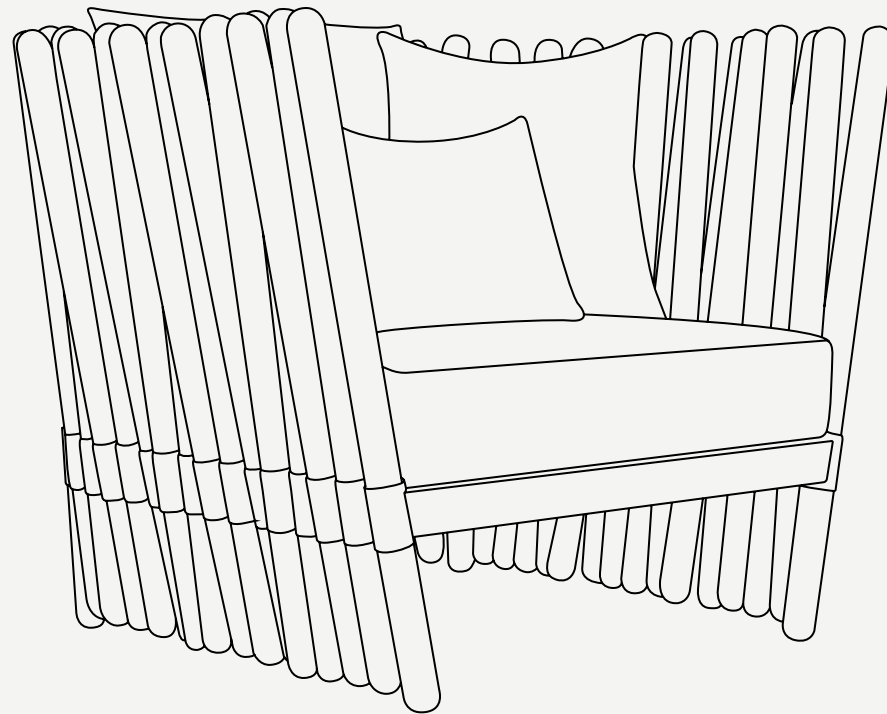

HOUDINI COLLECTION

Houdini Armchair

THE TOUCH OF MAGIC AND LIGHT FOR AN
UNFORGETTABLE OUTDOOR SETTING.