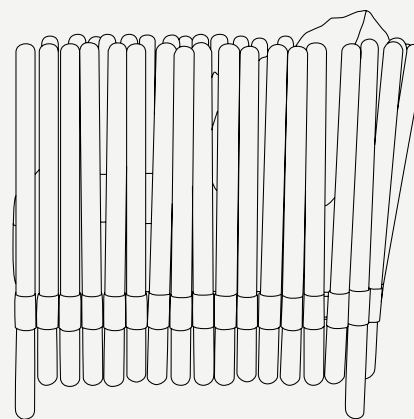

## Houdini Armchair

THE TOUCH OF MAGIC AND LIGHT FOR AN  
UNFORGETTABLE OUTDOOR SETTING.

**Upholstery:** Acrylic Fabric/Outdoor Leather

**Rods:** Acrylic

**Metallic Details:** Plated Stainless Steel

**Structure:** Lacquered Stainless Steel

Seat 450 mm · 17.7"

L 980 mm · 38.5"

H 812 mm · 32"

W 870 mm · 34.3"

Performance

WATER PROOF

SUN PROTECTION

LONG LIFE CYCLES