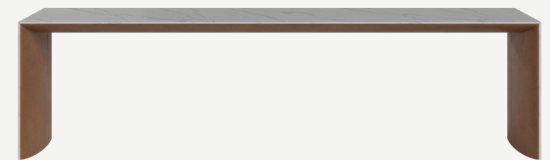

ZEST COLLECTION

Zest Dining Table

Zest Dining Table

Zest Outdoor Dining Table: where elegance meets durability in a perfect blend of marble and outdoor leather. This exquisite table is designed to transform your outdoor dining experience into a truly sophisticated affair.

The tabletop, adorned with a luxurious marble surface, exudes timeless elegance and provides a smooth, refined surface for dining and entertaining. Its generous dimensions allow ample space for hosting intimate gatherings or larger feasts with family and friends.

L 2900 mm · 14.2 "

W 900 mm · 35.4 "

H 770 mm · 30.3 "

Performance

WATER
PROOF

SUN
PROTECTION

LONG LIFE
CYCLE

UV AND FADING
RESISTANT