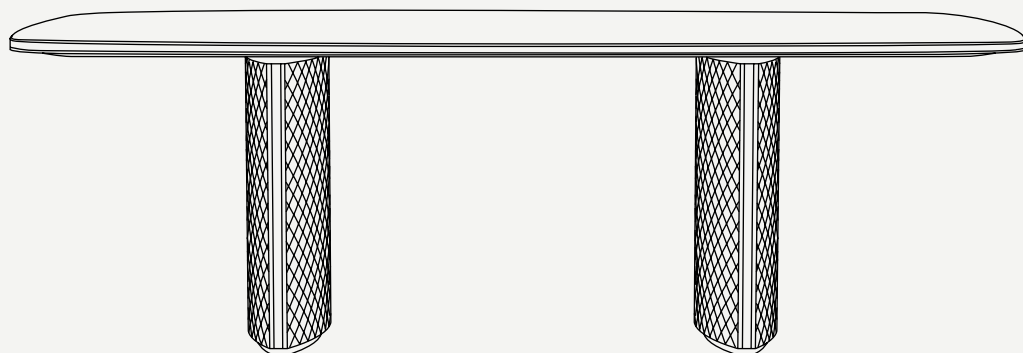

## Verve Dining Table

Verve Dining Table

In essence, the Verve dining table is a celebration of the vibrancy and potential of life. It's about infusing every moment around the table with passion and enthusiasm, enjoying every moment. Its fiberglass structure, marble top and metal plating details, which give it a special elegance, are a premium outdoor selection. A table designed so that you can live with verve.

L 2400 mm · 94.5"

W 1100 mm · 43.3"

H 760 mm · 30"

Performance

WATER  
PROOF

SUN  
PROTECTION

LONG LIFE  
CYCLE

UV AND FADING  
RESISTANT

EASY  
TO CLEAN

Included

PROTECTION  
COVER