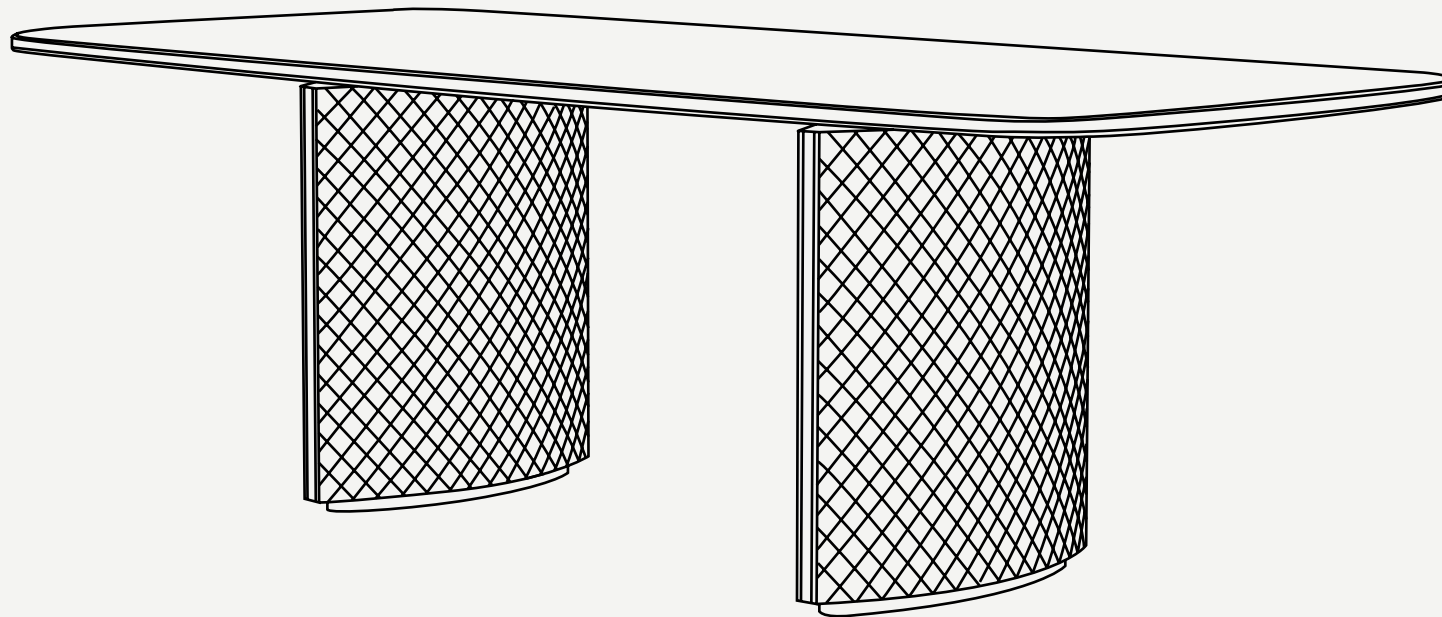

## Verve Dining Table

Verve Dining Table

In essence, the Verve dining table is a celebration of the vibrancy and potential of life. It's about infusing every moment around the table with passion and enthusiasm, enjoying every moment. Its fiberglass structure, marble top and metal plating details, which give it a special elegance, are a premium outdoor selection. A table designed so that you can live with verve.

L 2400 mm · 94.5"

W 1100 mm · 43.3"

H 760 mm · 30"

Performance

WATER  
PROOF

SUN  
PROTECTION

LONG LIFE  
CYCLE

UV AND FADING  
RESISTANT

EASY  
TO CLEAN

Included

PROTECTION  
COVER