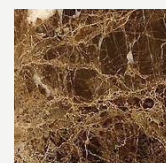

## MATERIALS AND COLOURS

Lacquer

MYFACE WHITE

MYFACE BLACK

MYFACE ALMOND

MYFACE TAUPE

DEEP BROWN

CHOCOLATE BROWN

[View More](#)

Plating

BRUSHED BLACK NICKEL

BLACK NICKEL PLATED

POLISHED COPPER PLATED

BRUSHED COPPER PLATED

BRUSHED GOLD PLATED

POLISHED GOLD PLATED

[View More](#)

Marble

NERO MARQUINA

CARRARA

GRAND ANTIQUE

GUATEMALA

EMPERADOR

[View More](#)