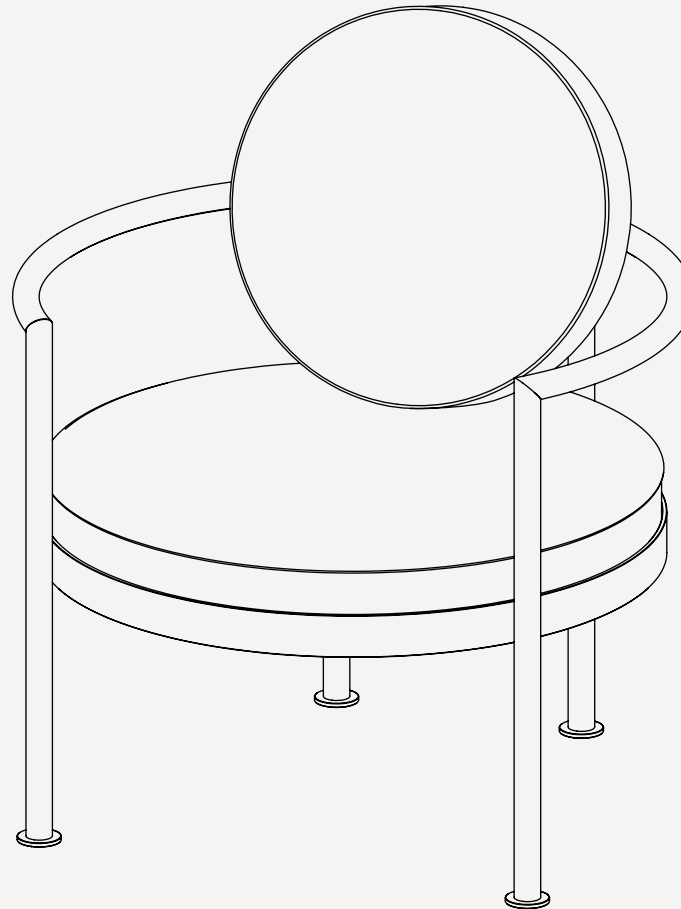

TRACE COLLECTION

Trace Lounge Armchair

Upholstery: Acrylic Fabric/
Outdoor Leather

Legs: Lacquered Stainless Steel/
Plated Stainless Steel

Structure: Lacquered Stainless Steel/
Plated Stainless Steel

Trace Lounge Armchair

The **Trace Lounge Armchair** is a beautiful piece of furniture that embodies simplicity and functionality. With its clean lines and minimalist design, this armchair proves that beauty can be found in the most simple details. Moreover, the chair is highly customizable, giving you the opportunity to choose the finishes that best suit your personal taste and decor style.