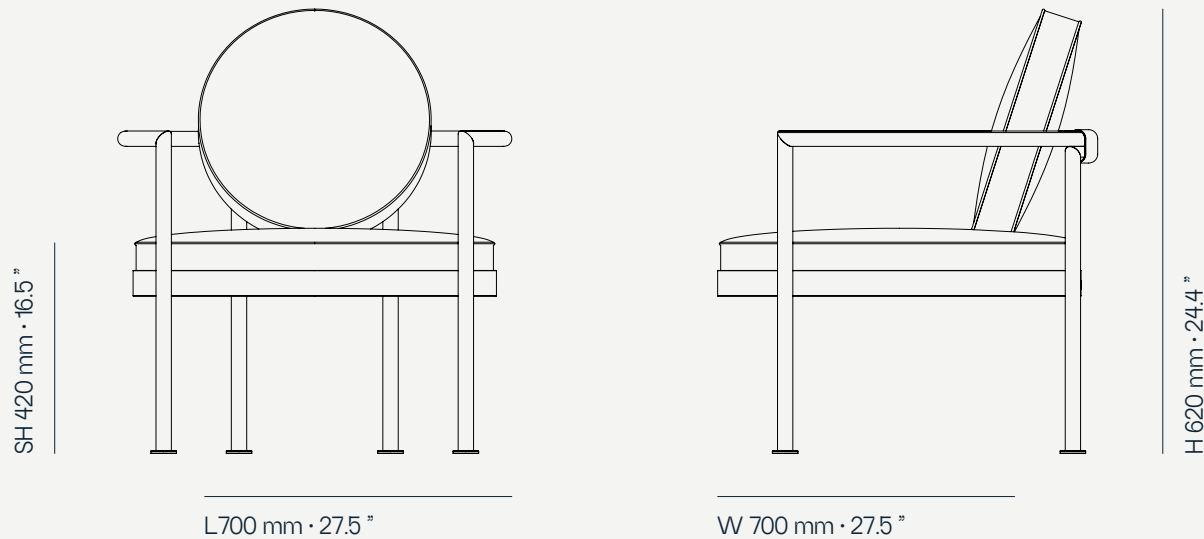

The **Trace Lounge Armchair** is a beautiful piece of furniture that embodies simplicity and functionality. With its clean lines and minimalist design, this armchair proves that beauty can be found in the most simple details. Moreover, the chair is highly customizable, giving you the opportunity to choose the finishes that best suit your personal taste and decor style.