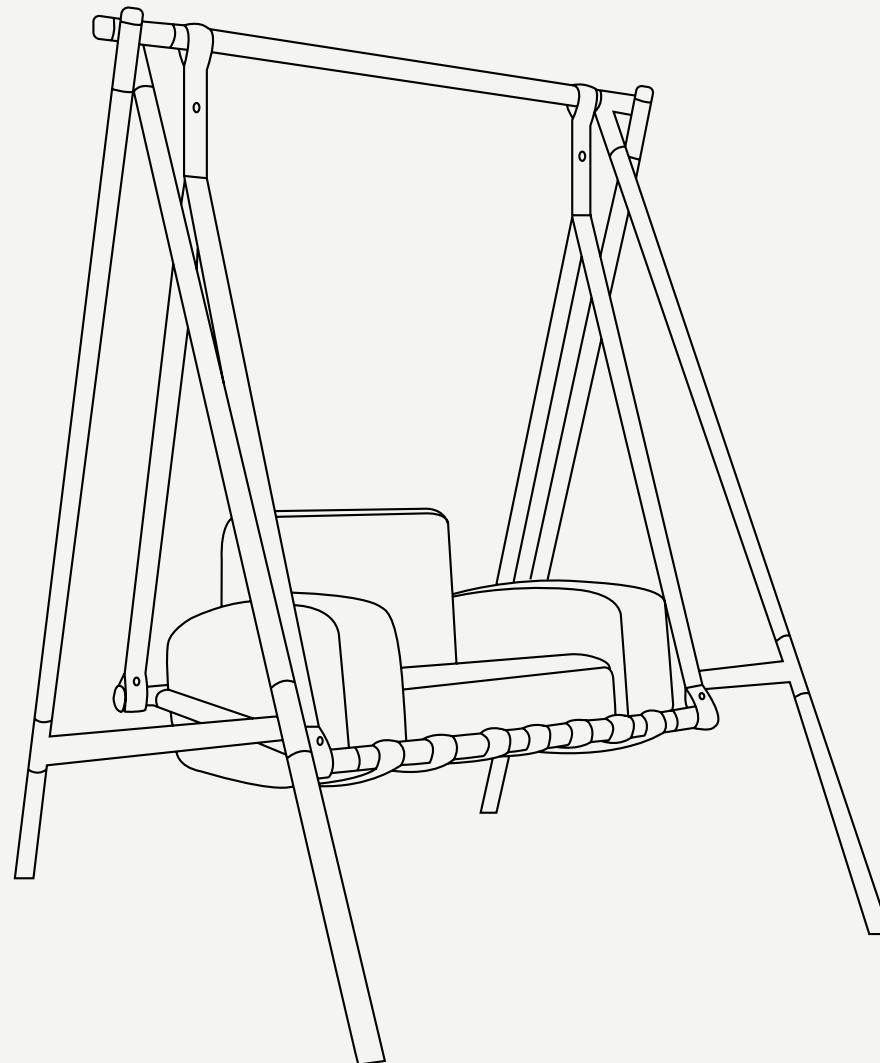

FABLE COLLECTION

Fable Swing Armchair

CREATED FOR YOU TO ENJOY OUTDOOR LIVING
WITHOUT DAILY CONCERNS

Fable Swing Armchair

Lacquer stainless steel and plated details are the main support for the **Fable Swing Armchair**, which's available in a wide color array of customizations. The bottom seat cushion is a breathable mesh that enhances its longlife.

W 1500 mm · 59.1"

L 1560 mm · 61.4"

H 1815 mm · 71.5"

Performance

WATER
PROOF

SUN
PROTECTION

LONG LIFE
CYCLES

UV AND FADING
RESISTANT