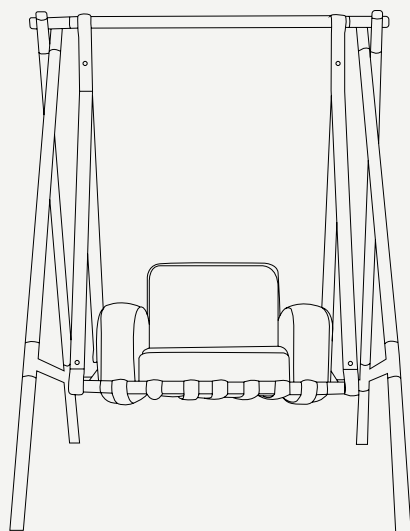

FABLE COLLECTION

Fable Swing Armchair

CREATED FOR YOU TO ENJOY OUTDOOR LIVING
WITHOUT DAILY CONCERNS

Fable Swing Armchair

Lacquer stainless steel and plated details are the main support for the **Fable Swing Armchair**, which's available in a wide color array of customizations. The bottom seat cushion is a breathable mesh that enhances its longlife.

W 1500 mm · 59.1"

L 1560 mm · 61.4"

H 1815 mm · 71.5"

Performance

WATER
PROOF

SUN
PROTECTION

LONG LIFE
CYCLES

UV AND FADING
RESISTANT