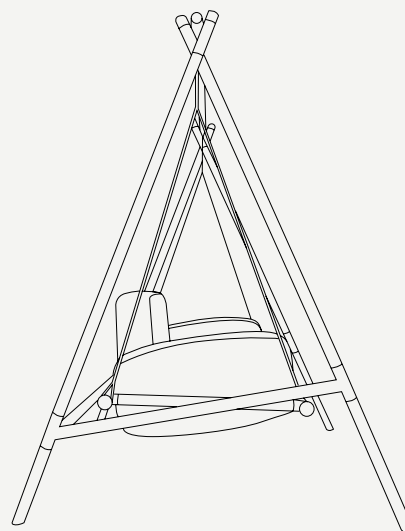

FABLE COLLECTION

Fable Swing Armchair

CREATED FOR YOU TO ENJOY OUTDOOR LIVING
WITHOUT DAILY CONCERNS

Fable Swing Armchair

Lacquer stainless steel and plated details are the main support for the **Fable Swing Armchair**, which's available in a wide color array of customizations. The bottom seat cushion is a breathable mesh that enhances its longlife.

W 1500 mm · 59.1"

L 1560 mm · 61.4"

H 1815 mm · 71.5"

Performance

WATER
PROOF

SUN
PROTECTION

LONG LIFE
CYCLES

UV AND FADING
RESISTANT