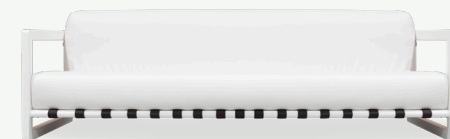

SACCU COLLECTION

Saccu Sofa

PEACEFUL, SERENE AND RELAXING MOMENTS IN EXTREME COMFORT

PRODUCT SHEET

Upholstery: Outdoor Leather/Acrylic Fabric

Structure: Lacquer Aluminum and Stainless Steel

Straps: Outdoor Leather

Metallic Details: Plated Stainless Steel

Saccu Sofa

Saccu Sofa, with its minimalist but distinctive design, intends to take the outdoor décor to another level by shortening the distance between the outdoor space and the sky. This relaxing outdoor lounge transmits the sensation of lying in the clouds due to its comfortable and premium materials.

L 2000mm · 78.7"

W 850 mm · 33.5"

H 770 mm · 30.3"

Performance

WATER
PROOF

SUN
PROTECTION

LONG LIFE
CYCLE

UV AND FADING
RESISTANT