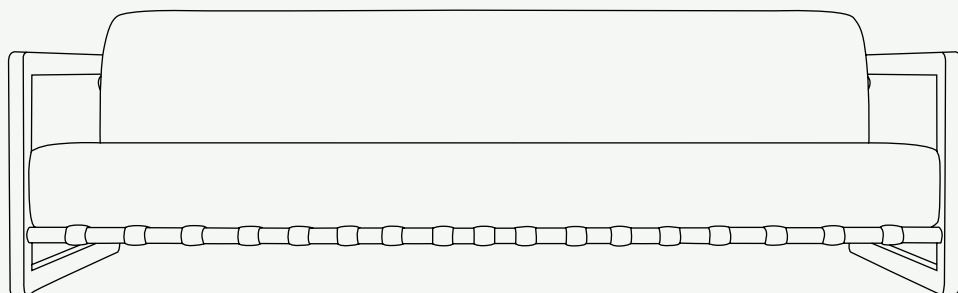

Metallic Details: Plated Stainless Steel

Saccu Sofa

Saccu Sofa, with its minimalist but distinctive design, intends to take the outdoor décor to another level by shortening the distance between the outdoor space and the sky. This relaxing outdoor lounge transmits the sensation of lying in the clouds due to its comfortable and premium materials.

L 2000mm · 78.7"

W 850 mm · 33.5"

H 770 mm · 30.3"

Performance

WATER
PROOF

SUN
PROTECTION

LONG LIFE
CYCLE

UV AND FADING
RESISTANT