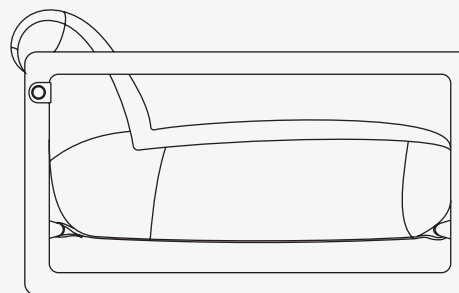

Metallic Details: Plated Stainless Steel

Saccu Sofa

Saccu Sofa, with its minimalist but distinctive design, intends to take the outdoor décor to another level by shortening the distance between the outdoor space and the sky. This relaxing outdoor lounge transmits the sensation of lying in the clouds due to its comfortable and premium materials.

L 2000mm · 78.7"

W 850 mm · 33.5"

H 770 mm · 30.3"

Performance

WATER
PROOF

SUN
PROTECTION

LONG LIFE
CYCLE

UV AND FADING
RESISTANT