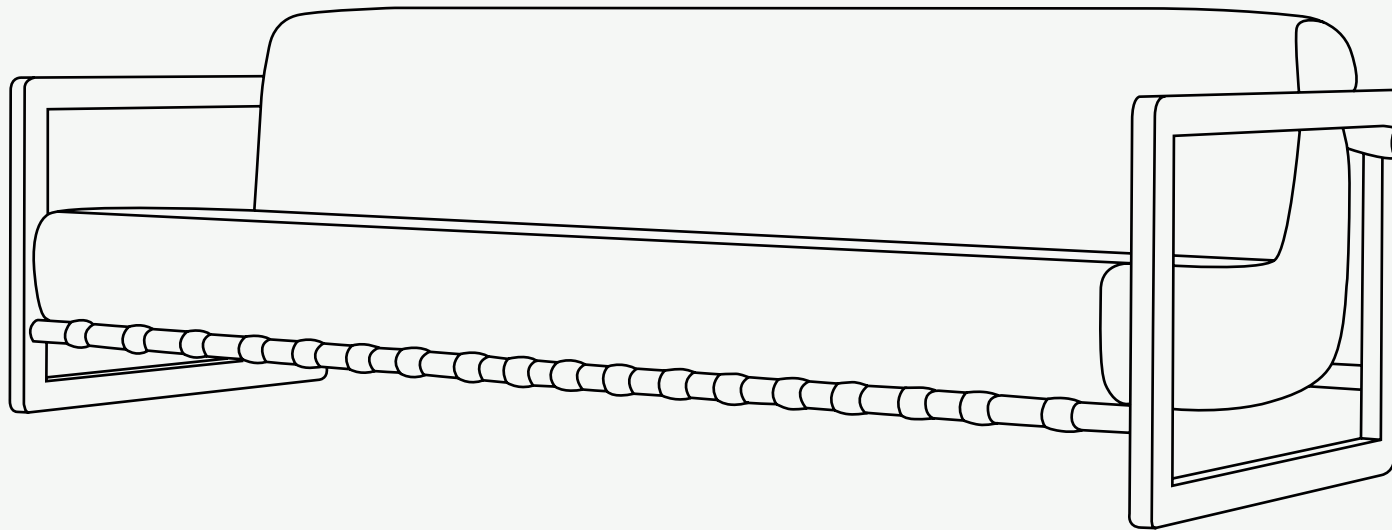

SACCU COLLECTION

Saccu Sofa

PEACEFUL, SERENE AND RELAXING MOMENTS IN EXTREME COMFORT

PRODUCT SHEET