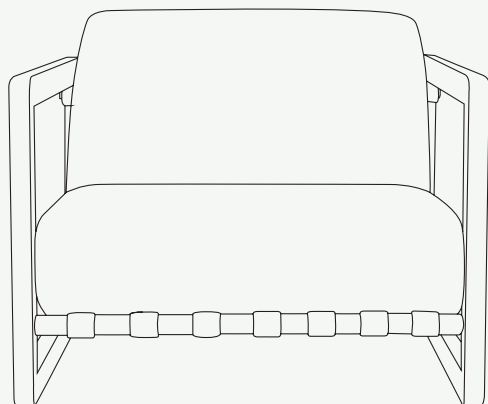

**Metallic Details:** Plated Stainless Steel

Saccu Lounge Armchair

The **Saccu armchair** is a simple yet sophisticated piece of furniture designed for ultimate comfort.

The armchair is available in a wide range of colors and finishes, allowing you to choose the option that best fits your space and personal style.

Its modern and contemporary design makes it a great addition to any outdoor lounge space.

L 2000mm · 78.7"

W 850 mm · 33.5"

H 770 mm · 30.3"

Performance

WATER  
PROOF

SUN  
PROTECTION

LONG LIFE  
CYCLE