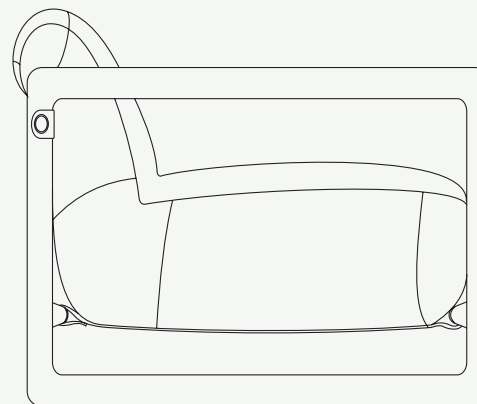

**Metallic Details:** Plated Stainless Steel

Saccu Lounge Armchair

The **Saccu armchair** is a simple yet sophisticated piece of furniture designed for ultimate comfort.

The armchair is available in a wide range of colors and finishes, allowing you to choose the option that best fits your space and personal style.

Its modern and contemporary design makes it a great addition to any outdoor lounge space.

L 2000mm · 78.7"

W 850 mm · 33.5"

H 770 mm · 30.3"

Performance

WATER  
PROOF

SUN  
PROTECTION

LONG LIFE  
CYCLE