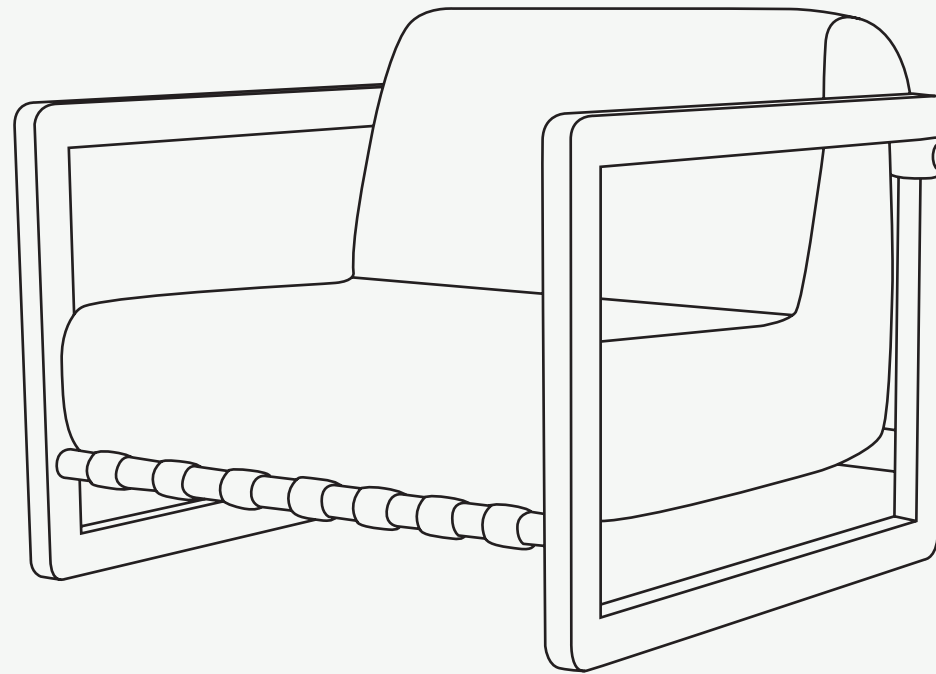

SACCU COLLECTION

Saccu Lounge Armchair

PEACEFUL, SERENE AND RELAXING MOMENTS IN EXTREME COMFORT

PRODUCT SHEET