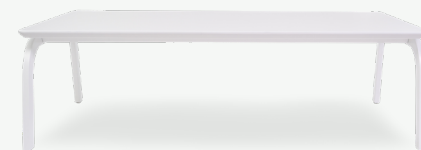

## Ribbon Coffee Table

BRING TO LIFE A MODERN OUTDOOR SPACE WHERE DESIGN AND  
VERSATILITY STAND OUT

**Table Top:** Lacquer Fiberglass

**Structure:** Lacquer/Plated  
Stainless Steel

**Metallic Details:** Plated Stainless steel

Ribbon Coffee Table

The **Ribbon coffee table** has a simple but elegant design. Its curved structure is in harmony with the rest of the pieces in the Ribbon collection, while its rectangular fiberglass top gives us the feeling of a long table, able to accompany larger sofas. All its components are customizable, making the piece even more versatile and easy to fit into any environment, while the metallic details give it the touch of sophistication needed to make that final touch.

W 640 mm · 25.2"

L 1200mm · 47.2"

H 360mm · 14.2"

Performance

WATER  
PROOF

SUN  
PROTECTION

LONG LIFE  
CYCLE

UV AND FADING  
RESISTANT