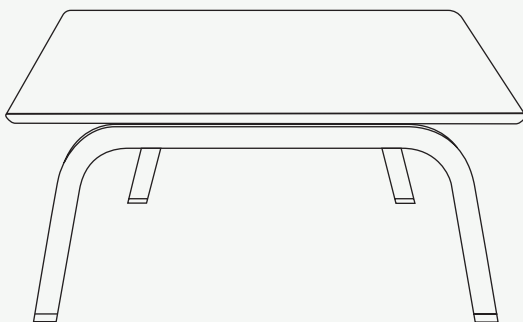

## Ribbon Coffee Table

BRING TO LIFE A MODERN OUTDOOR SPACE WHERE DESIGN AND  
VERSATILITY STAND OUT

**Table Top:** Lacquer Fiberglass

**Structure:** Lacquer/Plated  
Stainless Steel

**Metallic Details:** Plated Stainless steel

Ribbon Coffee Table

The **Ribbon coffee table** has a simple but elegant design. Its curved structure is in harmony with the rest of the pieces in the Ribbon collection, while its rectangular fiberglass top gives us the feeling of a long table, able to accompany larger sofas. All its components are customizable, making the piece even more versatile and easy to fit into any environment, while the metallic details give it the touch of sophistication needed to make that final touch.

W 640 mm · 25.2"

L 1200mm · 47.2"

H 360mm · 14.2"

Performance

WATER  
PROOF

SUN  
PROTECTION

LONG LIFE  
CYCLE

UV AND FADING  
RESISTANT