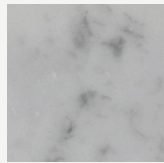

MYFACE BLACK

MYFACE ALMOND

MYFACE TAUPE

DEEP BROWN

CHOCOLATE BROWN

[View More](#)

Plating

BRUSHED BLACK NICKEL

BLACK NICKEL

POLISHED COPPER PLATED

BRUSHED COPPER PLATED

BRUSHED GOLD PLATED

POLISHED GOLD PLATED

[View More](#)

Marble

CARRARA

EMPERADOR

GRAND ANTIQUE

GUATEMALA

NERO MARQUINA

[View More](#)