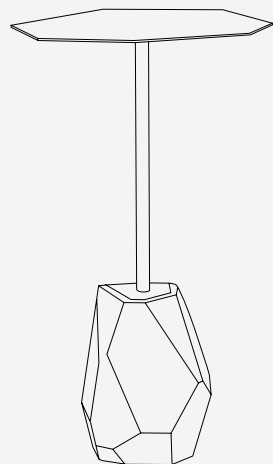

REM COLLECTION

Rem Side Table

Rem Side Table

Rem Side Table, its an outdoor side table inspired by one of the most emblematic architecture projects in cidade Invicta (Porto, Portugal) - Casa da Música. The Rem side table resembles the faceted architecture of the building and breaks the barrier between the indoor and outdoor space through its sophisticated finishes, like marble and metallic powders, honoring one of the purposes that were a pillar in the project Casa da Música developed by Rem Koolhaas.

L 417 mm · 16.4"

W 400 mm · 15.7"

H 650 mm · 25.6"

L 417 mm · 16.4"

W 400 mm · 15.7"

Performance

WATER
PROOF

SUN
PROTECTION