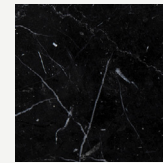

MYFACE BLACK

MYFACE ALMOND

MYFACE TAUPE

DEEP BROWN

CHOCOLATE BROWN

[View More](#)

Plating

BRUSHED BLACK NICKEL

BLACK NICKEL

POLISHED COPPER PLATED

BRUSHED COPPER PLATED

BRUSHED GOLD PLATED

POLISHED GOLD PLATED

[View More](#)

Marble

CARRARA

EMPERADOR

GRAND ANTIQUE

GUATEMALA

NERO MARQUINA

[View More](#)