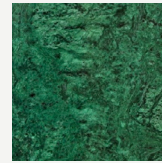

MYFACE BLACK

MYFACE ALMOND

MYFACE TAUPE

DEEP BROWN

CHOCOLATE BROWN

[View More](#)

Plating

BRUSHED BLACK NICKEL

BLACK NICKEL

POLISHED COPPER PLATED

BRUSHED COPPER PLATED

BRUSHED GOLD PLATED

POLISHED GOLD PLATED

[View More](#)

Marble

CARRARA

EMPERADOR

GRAND ANTIQUE

GUATEMALA

NERO MARQUINA

[View More](#)