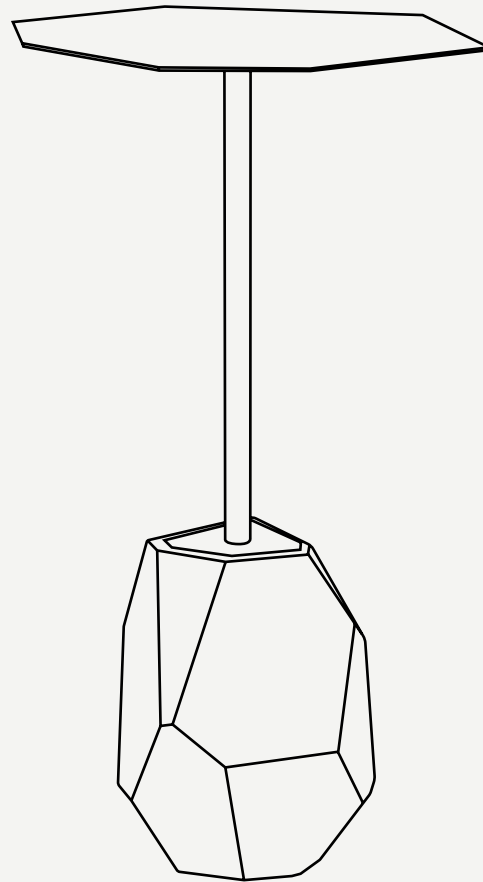

REM COLLECTION

Rem Side Table

Rem Side Table

Rem Side Table, its an outdoor side table inspired by one of the most emblematic architecture projects in cidade Invicta (Porto, Portugal) - Casa da Música. The Rem side table resembles the faceted architecture of the building and breaks the barrier between the indoor and outdoor space through its sophisticated finishes, like marble and metallic powders, honoring one of the purposes that were a pillar in the project Casa da Música developed by Rem Koolhaas.

L 417 mm · 16.4"

W 400 mm · 15.7"

H 650 mm · 25.6"

L 417 mm · 16.4"

W 400 mm · 15.7"

Performance

WATER
PROOF

SUN
PROTECTION