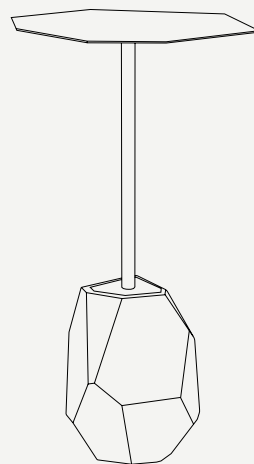

REM COLLECTION

Rem Side Table

Rem Side Table

Rem Side Table, its an outdoor side table inspired by one of the most emblematic architecture projects in cidade Invicta (Porto, Portugal) - Casa da Música. The Rem side table resembles the faceted architecture of the building and breaks the barrier between the indoor and outdoor space through its sophisticated finishes, like marble and metallic powders, honoring one of the purposes that were a pillar in the project Casa da Música developed by Rem Koolhaas.

L 417 mm · 16.4"

W 400 mm · 15.7"

H 650 mm · 25.6"

L 417 mm · 16.4"

W 400 mm · 15.7"

Performance

WATER
PROOF

SUN
PROTECTION