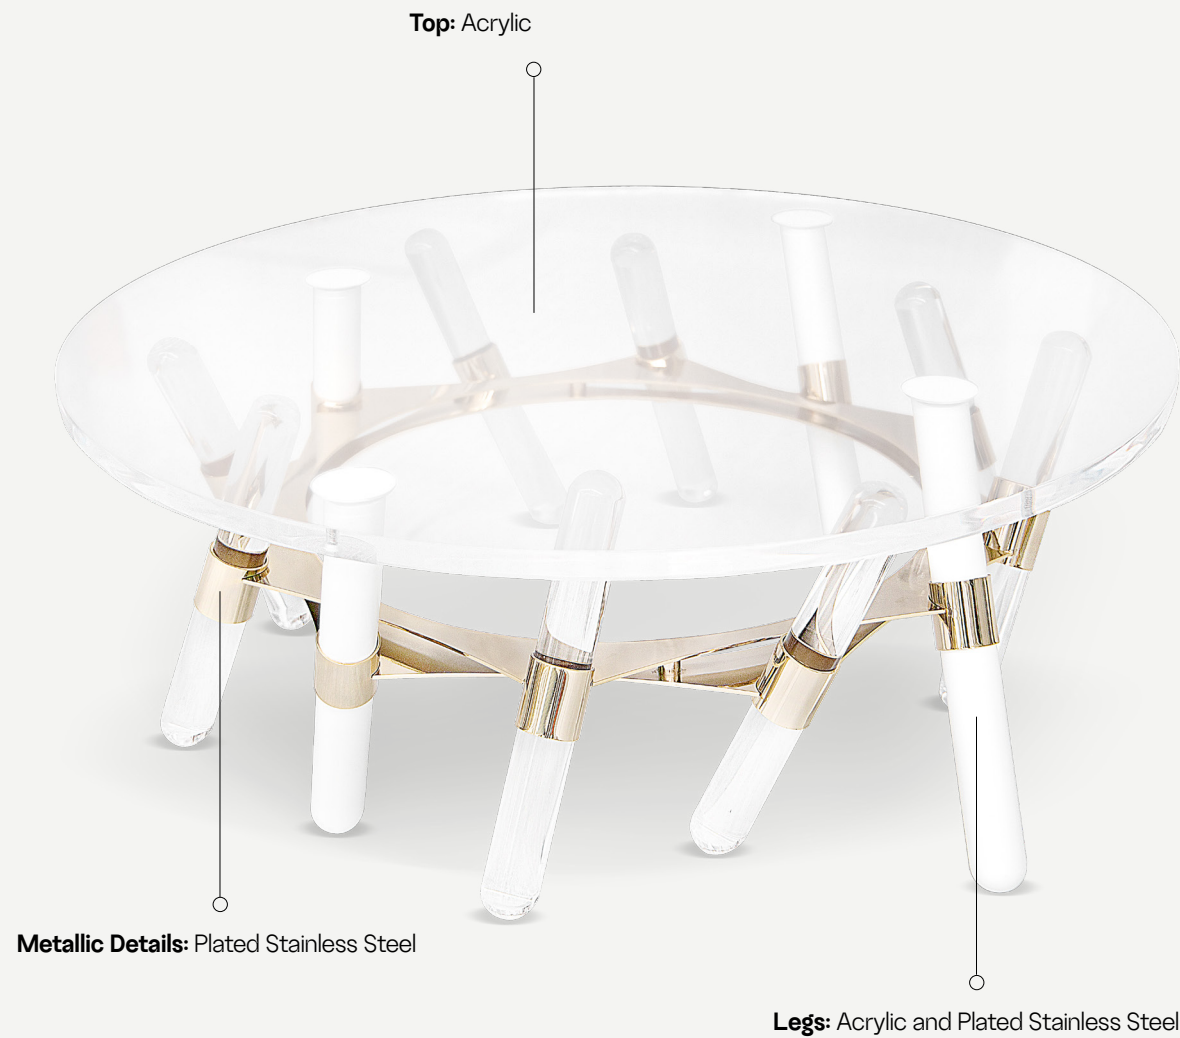

HOUDINI COLLECTION

Houdini Coffee Table

THE TOUCH OF MAGIC AND LIGHT FOR AN UNFORGETTABLE OUTDOOR SETTING.

Houdini Coffee Table

The Houdini Armchair is a stunning piece of furniture that exudes contemporary elegance. The chair is designed with a strong and sturdy metal frame that can have its finish customized, giving it a modern edge. The seat and backrest are carefully contoured to provide optimal comfort and support, while the plush upholstery is available in a wide range of colors. Houdini armchair's luxurious design is sure to impress and make a statement in any outdoor space.

L 850 mm · 33.4 "

H 385 mm · 15.6 "

Performance

WATER
PROOF

SUN
PROTECTION

LONG LIFE
CYCLES

UV AND FADING
RESISTANT

EASY
CLEAN

Included

PROTECTION
COVER

Houdini Coffee Table

MATERIALS AND COLOURS

Lacquer

MYFACE WHITE

MYFACE BLACK

MYFACE ALMOND

MYFACE TAUPE

DEEP BROWN

CHOCOLATE BROWN

[View More](#)

Plating

BRUSHED BLACK NICKEL

BLACK NICKEL PLATED

POLISHED COPPER PLATED