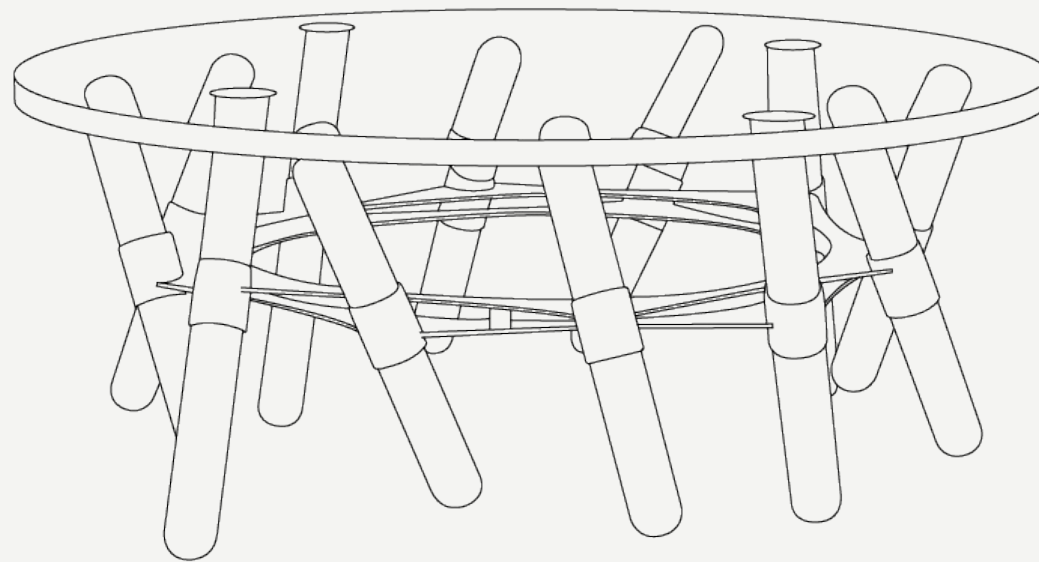

HOUDINI COLLECTION

Houdini Coffee Table

THE TOUCH OF MAGIC AND LIGHT FOR AN UNFORGETTABLE OUTDOOR SETTING.

Houdini Coffee Table

The Houdini Armchair is a stunning piece of furniture that exudes contemporary elegance. The chair is designed with a strong and sturdy metal frame that can have its finish customized, giving it a modern edge. The seat and backrest are carefully contoured to provide optimal comfort and support, while the plush upholstery is available in a wide range of colors. Houdini armchair's luxurious design is sure to impress and make a statement in any outdoor space.

L 850 mm · 33.4 "

H 385 mm · 15.6 "

Performance

WATER
PROOF

SUN
PROTECTION

LONG LIFE
CYCLES

UV AND FADING
RESISTANT

EASY
CLEAN