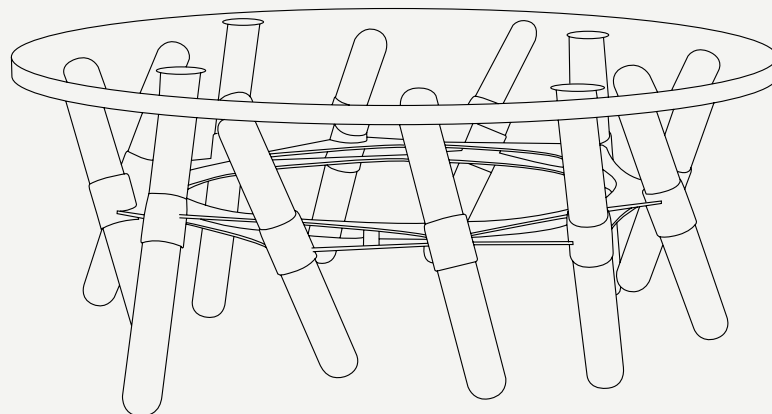

HOUDINI COLLECTION

Houdini Coffee Table

THE TOUCH OF MAGIC AND LIGHT FOR AN UNFORGETTABLE OUTDOOR SETTING.

Houdini Coffee Table

The Houdini Armchair is a stunning piece of furniture that exudes contemporary elegance. The chair is designed with a strong and sturdy metal frame that can have its finish customized, giving it a modern edge. The seat and backrest are carefully contoured to provide optimal comfort and support, while the plush upholstery is available in a wide range of colors. Houdini armchair's luxurious design is sure to impress and make a statement in any outdoor space.

L 850 mm · 33.4 "

H 385 mm · 15.6 "

Performance

WATER
PROOF

SUN
PROTECTION

LONG LIFE
CYCLES

UV AND FADING
RESISTANT

EASY
CLEAN