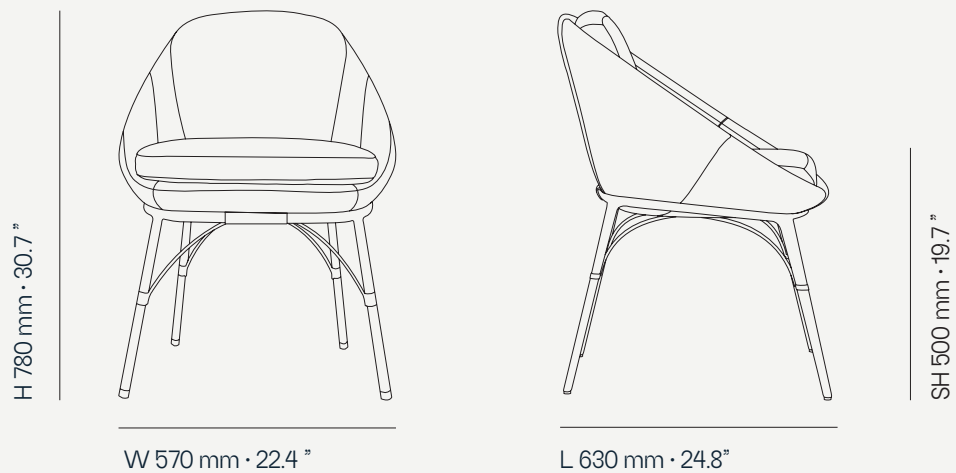

Nero Dining Chair

Outdoor moments should be enjoyed to the fullest, **Nero Dining Chair** gives you a feeling of eating in the fanciest restaurant, due to its contemporary design. The seat base has a water drainage system and the bottom of the cushion is made of breathable mesh, making it perfect for any type of weather.