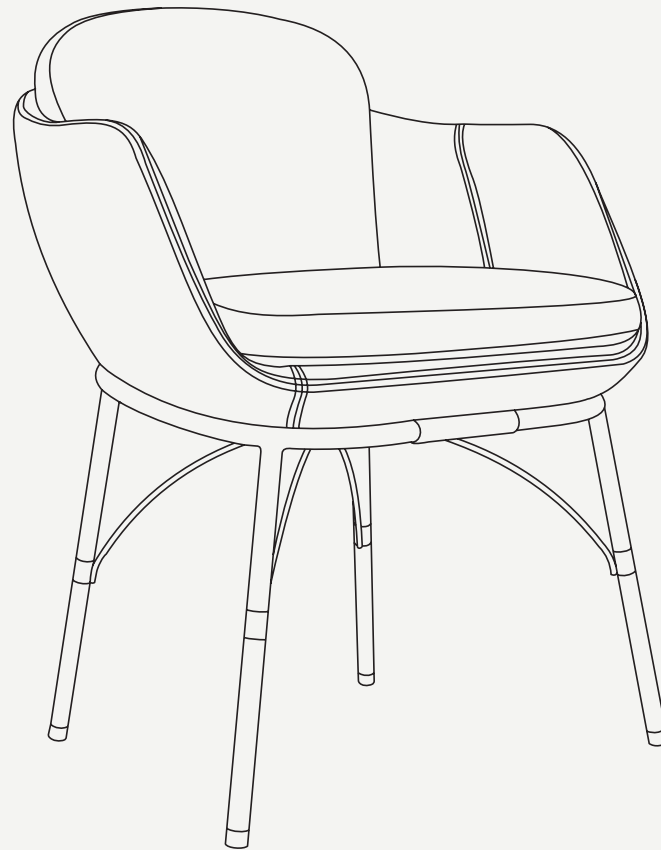

## Nero Dining Armchair

ELEGANCY ALLIED TO SIMPLICITY IN A  
VERSATILE OUTDOOR COLLECTION

**Upholstery:** Acrylic Fabric/  
Outdoor Synthetic Leather

**Metallic Details:** Plated  
Stainless Steel

**Structure:** Powder Coated  
Stainless Steel

Nero Dining Armchair

One important factor to unforgettable outdoor dining is having comfortable seating. **Nero Dining Armchair** not only provides comfort and sophistication but also contributes to a contemporary space. The seat base has a water drainage system and the bottom of the cushion is made of breathable mesh.