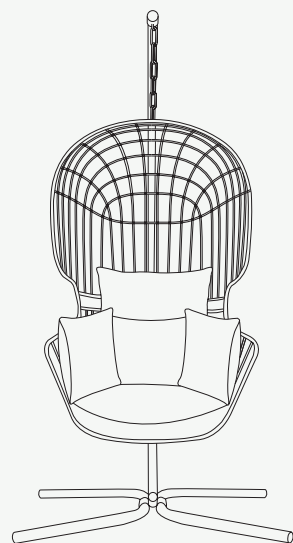

## Nodo Hanging Armchair W/Base

DISTINCTIVE METALLIC LINES AND PREMIUM COMFORT FOR A  
CONTEMPORARY OUTDOOR LIVING

Nodo Hanging Armchair W/Base

Nodo Hanging Armchair W/Base

The main attraction in any outdoor setting. **Nodo Hanging Armchair** adds a touch of delicacy and lightness to a contemporary outdoor set. It has a seat cushion with removable and washable fabrics, and the bottom cushion has a breathable mesh that will increase its long-life.

W 920mm · 36.2"

L 1120 mm · 44.1"

H 1840 mm · 72.4"

Performance

WATER  
PROOF

SUN  
PROTECTION

LONG LIFE  
CYCLE

UV AND FADING  
RESISTANT

EASY  
TO CLEAN

Included

PROTECTION  
COVER

1 PILLOW BIG  
1 PILLOW SMALL