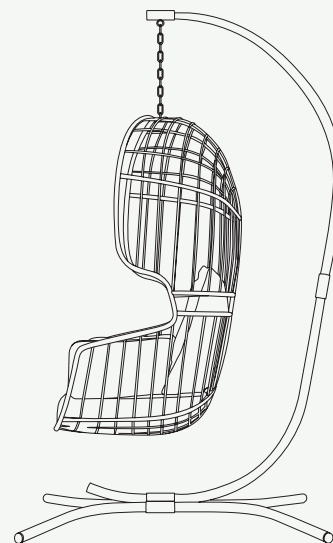

## Nodo Hanging Armchair W/Base

DISTINCTIVE METALLIC LINES AND PREMIUM COMFORT FOR A  
CONTEMPORARY OUTDOOR LIVING

Nodo Hanging Armchair W/Base

Nodo Hanging Armchair W/Base

The main attraction in any outdoor setting. **Nodo Hanging Armchair** adds a touch of delicacy and lightness to a contemporary outdoor set. It has a seat cushion with removable and washable fabrics, and the bottom cushion has a breathable mesh that will increase its long-life.

W 920mm · 36.2"

L 1120 mm · 44.1"

H 1840 mm · 72.4"

Performance

WATER  
PROOF

SUN  
PROTECTION

LONG LIFE  
CYCLE

UV AND FADING  
RESISTANT

EASY  
TO CLEAN

Included

PROTECTION  
COVER

1 PILLOW BIG  
1 PILLOW SMALL