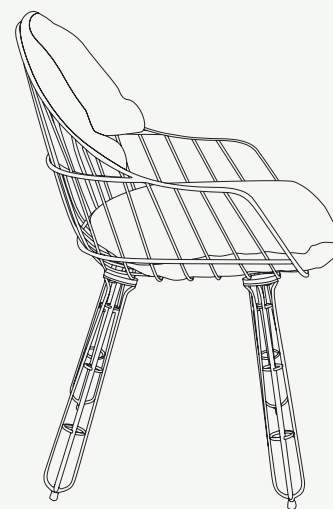

## Nodo Dining Armchair

DISTINCTIVE METALLIC LINES AND PREMIUM COMFORT FOR A  
CONTEMPORARY OUTDOOR LIVING

**Upholstery:** Acrylic Fabric/Outdoor Leather

**Structure:** Plated Stainless Steel

Nodo Dining Armchair

L 670mm · 26.4"

W 550mm · 21.6"

H 850 mm · 33.5"

Performance

WATER  
PROOF

SUN  
PROTECTION

LONG LIFE  
CYCLE

UV AND FADING  
RESISTANT