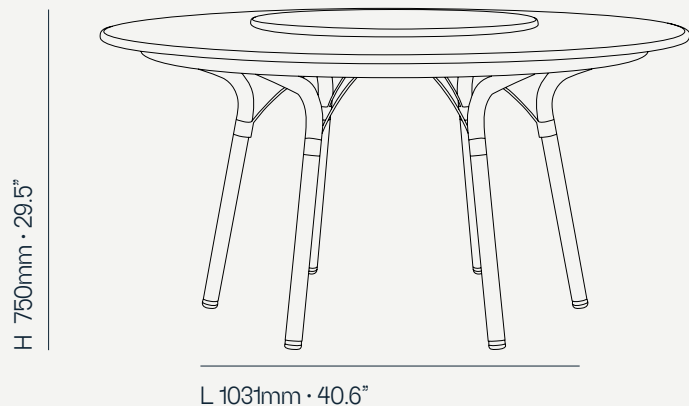

Nero Round Dining Table 6 Seat

NERO Round Dining Table is the perfect solution to gather all the family and friends. The round design makes the conversations easier, and the best part is that there is always space for another one. With a marble top and metallic structure this outdoor dining table a special power.

6 PX

Performance

WATER
PROOF

SUN
PROTECTION

LONG LIFE
CYCLE

UV AND FADING
RESISTANT

EASY
TO CLEAN

Included

PROTECTION
COVER