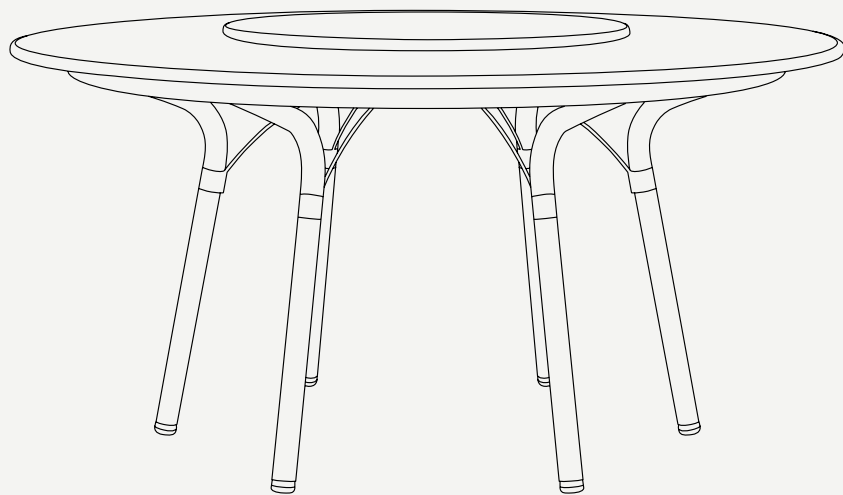

NERO COLLECTION

Nero Round Dining Table

ELEGANCY ALLIED TO SIMPLICITY IN A
VERSATILE OUTDOOR COLLECTION

NERO COLLECTION
Nero Round Dining Table 6 Seat

Nero Round Dining Table 6 Seat

NERO Round Dining Table is the perfect solution to gather all the family and friends. The round design makes the conversations easier, and the best part is that there is always space for another one. With a marble top and metallic structure this outdoor dining table a special power.

PROTECTION
COVER

NERO COLLECTION
Nero Round Dining Table 4 Seat

Nero Round Dining Table 4 Seat

NERO Round Dining Table is the perfect solution to gather all the family and friends. The round design makes the conversations easier, and the best part is that there is always space for another one. With a marble top and metallic structure this outdoor dining table a special power.