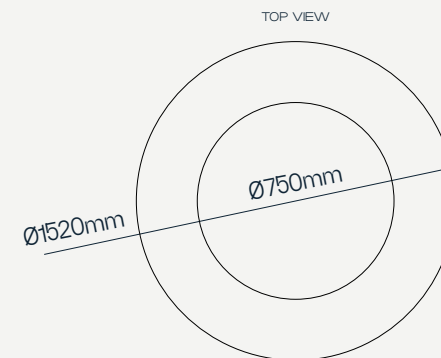

Nero Round Dining Table 6 Seat

NERO Round Dining Table is the perfect solution to gather all the family and friends. The round design makes the conversations easier, and the best part is that there is always space for another one. With a marble top and metallic structure this outdoor dining table a special power.

6 PX

Performance

WATER
PROOF

SUN
PROTECTION

LONG LIFE
CYCLE

UV AND FADING
RESISTANT

EASY
TO CLEAN

Included

PROTECTION
COVER