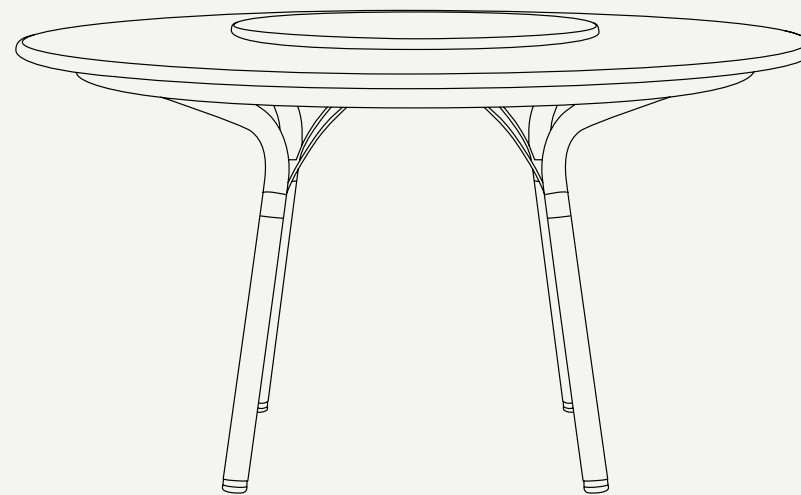

NERO COLLECTION

Nero Round Dining Table

ELEGANCY ALLIED TO SIMPLICITY IN A
VERSATILE OUTDOOR COLLECTION

NERO COLLECTION
Nero Round Dining Table 6 Seat

Nero Round Dining Table 6 Seat

NERO Round Dining Table is the perfect solution to gather all the family and friends. The round design makes the conversations easier, and the best part is that there is always space for another one. With a marble top and metallic structure this outdoor dining table a special power.

6 PX

Performance

WATER
PROOF

SUN
PROTECTION

LONG LIFE
CYCLE

UV AND FADING
RESISTANT

EASY
TO CLEAN

Included

PROTECTION
COVER

NERO COLLECTION
Nero Round Dining Table 4 Seat

Nero Round Dining Table 4 Seat

NERO Round Dining Table is the perfect solution to gather all the family and friends. The round design makes the conversations easier, and the best part is that there is always space for another one. With a marble top and metallic structure this outdoor dining table a special power.