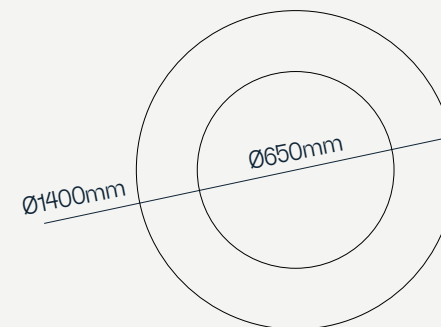

Nero Round Dining Table 4 Seat

NERO Round Dining Table is the perfect solution to gather all the family and friends. The round design makes the conversations easier, and the best part is that there is always space for another one. With a marble top and metallic structure this outdoor dining table a special power.

4 PX

Performance

WATER PROOF

SUN PROTECTION

LONG LIFE CYCLE

UV AND FADING RESISTANT

EASY TO CLEAN

Included

PROTECTION COVER