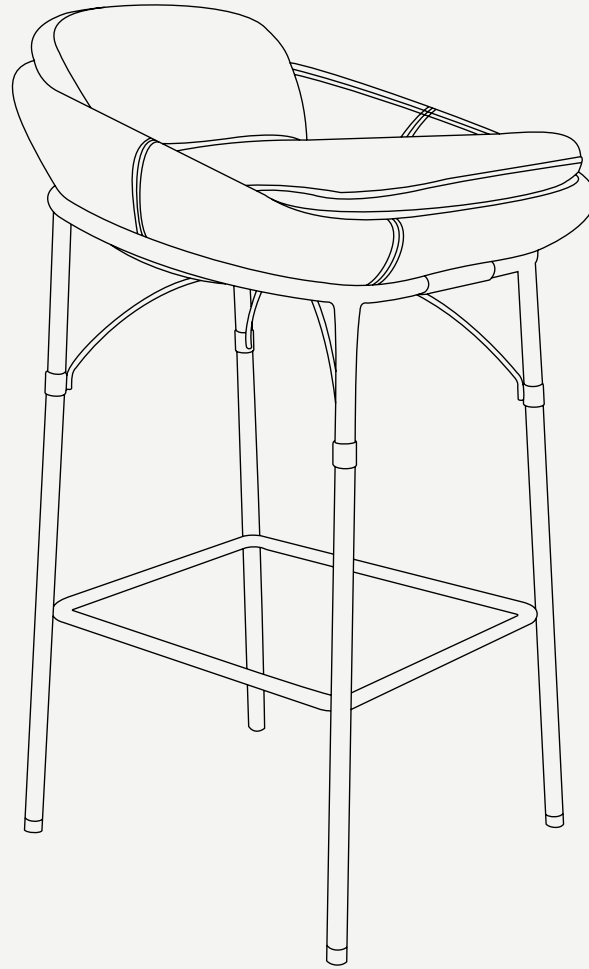

NERO COLLECTION

Nero Bar Chair

ELEGANCY ALLIED TO SIMPLICITY IN A
VERSATILE OUTDOOR COLLECTION

Upholstery: Acrylic Fabric/
Outdoor Synthetic Leather

Metallic Details: Plated
Stainless Steel

Structure: Powder Coated
Stainless Steel

Nero Bar Chair

Nero Bar Chair transforms the outdoor bar into a sophisticated space. The well-structured torso and slim and elegant legs make this chair a desirable piece. The seat base has a water drainage system and the bottom of the cushion is made of breathable mesh.