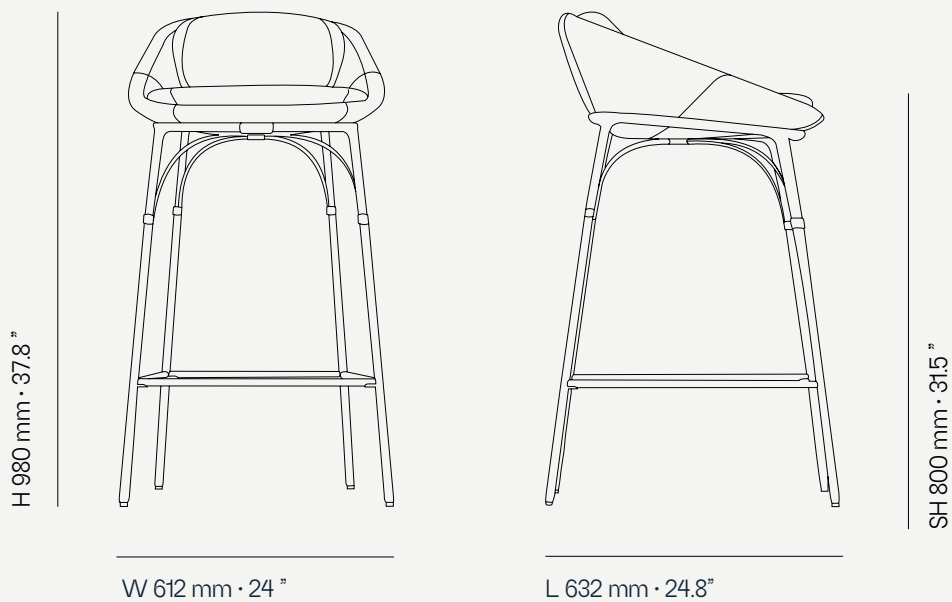

Nero Bar Chair

Nero Bar Chair transforms the outdoor bar into a sophisticated space. The well-structured torso and slim and elegant legs make this chair a desirable piece. The seat base has a water drainage system and the bottom of the cushion is made of breathable mesh.