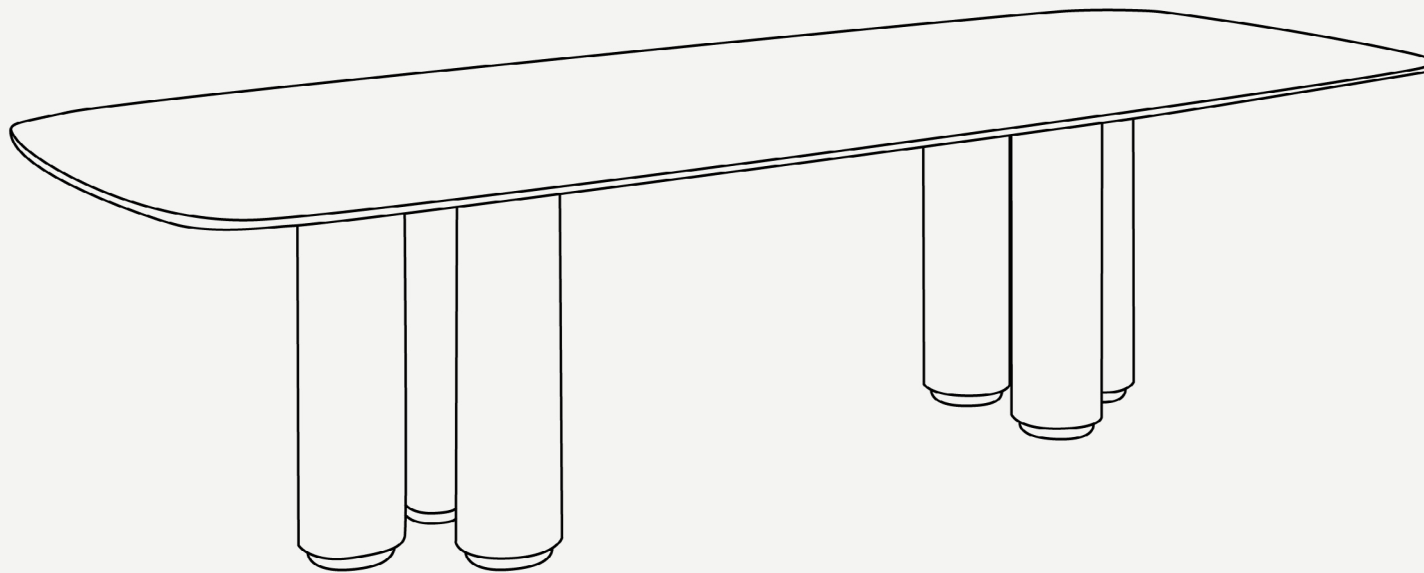

MOON COLLECTION

Moon Rectangular Dining Table

LIGHTNESS AND WEIGHT, EMPTINESS, AND DENSITY

Moon Retangular Dining Table

The Moon dining table is a true statement piece that adds a touch of sophistication and refinement to any outdoor dining area. Its unique rounded shape and sleek design make it stand out, while the exquisite marble top evokes the beauty and magic of the Moon. The combination of high-quality materials, including the marble top and sturdy base, result in a durable and long-lasting piece of furniture that is sure to impress.

L 2900 mm · 114.2"

W 1200 mm · 47.2"

H 750 mm · 29.5"

Performance

WATER
PROOF

SUN
PROTECTION

LONG LIFE
CYCLE

UV AND FADING
RESISTANT