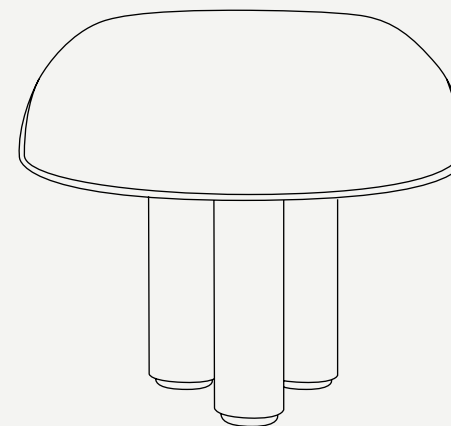

MOON COLLECTION

Moon Rectangular Dining Table

LIGHTNESS AND WEIGHT, EMPTINESS, AND DENSITY

Moon Retangular Dining Table

The Moon dining table is a true statement piece that adds a touch of sophistication and refinement to any outdoor dining area. Its unique rounded shape and sleek design make it stand out, while the exquisite marble top evokes the beauty and magic of the Moon. The combination of high-quality materials, including the marble top and sturdy base, result in a durable and long-lasting piece of furniture that is sure to impress.

L 2900 mm · 114.2"

W 1200 mm · 47.2"

H 750 mm · 29.5"

Performance

WATER
PROOF

SUN
PROTECTION

LONG LIFE
CYCLE

UV AND FADING
RESISTANT