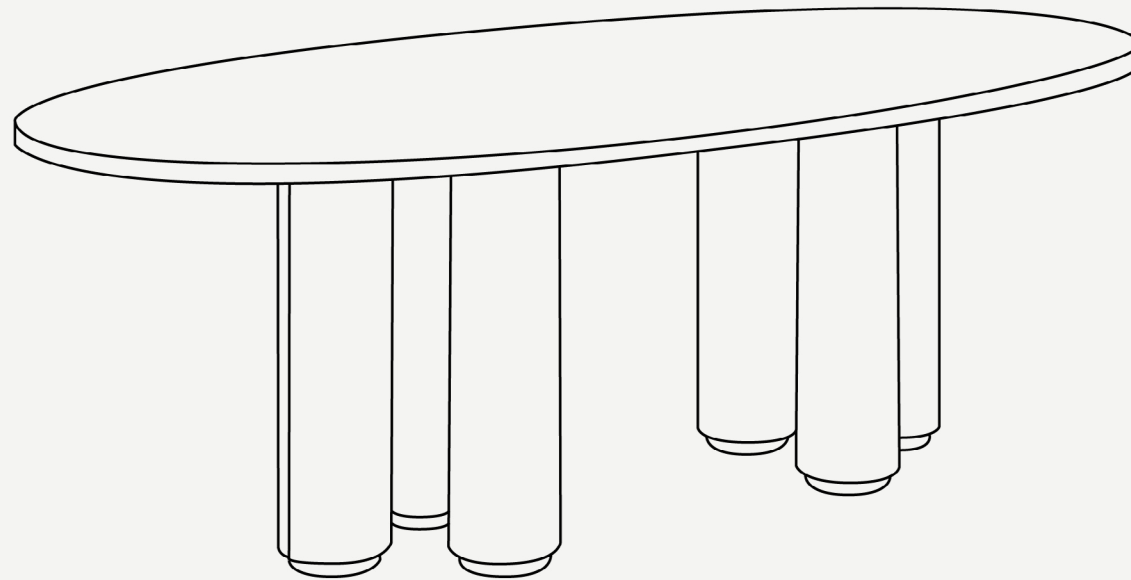

MOON COLLECTION

Moon Oval Dining Table

LIGHTNESS AND WEIGHT, EMPTINESS, AND DENSITY

Top: Marble or Fiberglass or Acrylic

Legs: Plated / lacquered Stainless Steel

Legs: Plated / lacquered Stainless Steel

Moon Oval Dining Table

The Moon dining table is a true statement piece that adds a touch of sophistication and refinement to any outdoor dining area. Its unique rounded shape and sleek design make it stand out, while the exquisite marble top evokes the beauty and magic of the Moon. The combination of high-quality materials, including the marble top and sturdy base, result in a durable and long-lasting piece of furniture that is sure to impress.

L 2200 mm · 86.6"

W 1100 mm · 43.3"

H 750 mm · 29.5"

Performance

WATER
PROOF

SUN
PROTECTION

LONG LIFE
CYCLE

UV AND FADING
RESISTANT