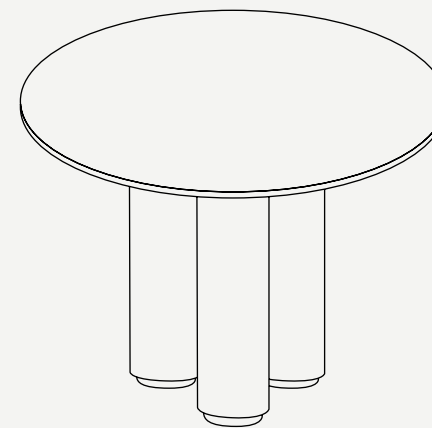

MOON COLLECTION

Moon Oval Dining Table

LIGHTNESS AND WEIGHT, EMPTINESS, AND DENSITY

Top: Marble or Fiberglass or Acrylic

Legs: Plated / lacquered Stainless Steel

Legs: Plated / lacquered Stainless Steel

Moon Oval Dining Table

The Moon dining table is a true statement piece that adds a touch of sophistication and refinement to any outdoor dining area. Its unique rounded shape and sleek design make it stand out, while the exquisite marble top evokes the beauty and magic of the Moon. The combination of high-quality materials, including the marble top and sturdy base, result in a durable and long-lasting piece of furniture that is sure to impress.

L 2200 mm · 86.6"

W 1100 mm · 43.3"

H 750 mm · 29.5"

Performance

WATER
PROOF

SUN
PROTECTION

LONG LIFE
CYCLE

UV AND FADING
RESISTANT