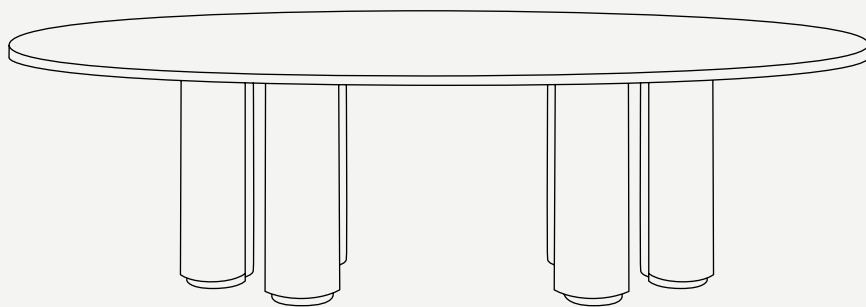

MOON COLLECTION

Moon Oval Dining Table

LIGHTNESS AND WEIGHT, EMPTINESS, AND DENSITY

Top: Marble or Fiberglass or Acrylic

Legs: Plated / lacquered Stainless Steel

Legs: Plated / lacquered Stainless Steel

Moon Oval Dining Table

The Moon dining table is a true statement piece that adds a touch of sophistication and refinement to any outdoor dining area. Its unique rounded shape and sleek design make it stand out, while the exquisite marble top evokes the beauty and magic of the Moon. The combination of high-quality materials, including the marble top and sturdy base, result in a durable and long-lasting piece of furniture that is sure to impress.

L 2200 mm · 86.6"

W 1100 mm · 43.3"

H 750 mm · 29.5"

Performance

WATER
PROOF

SUN
PROTECTION

LONG LIFE
CYCLE

UV AND FADING
RESISTANT