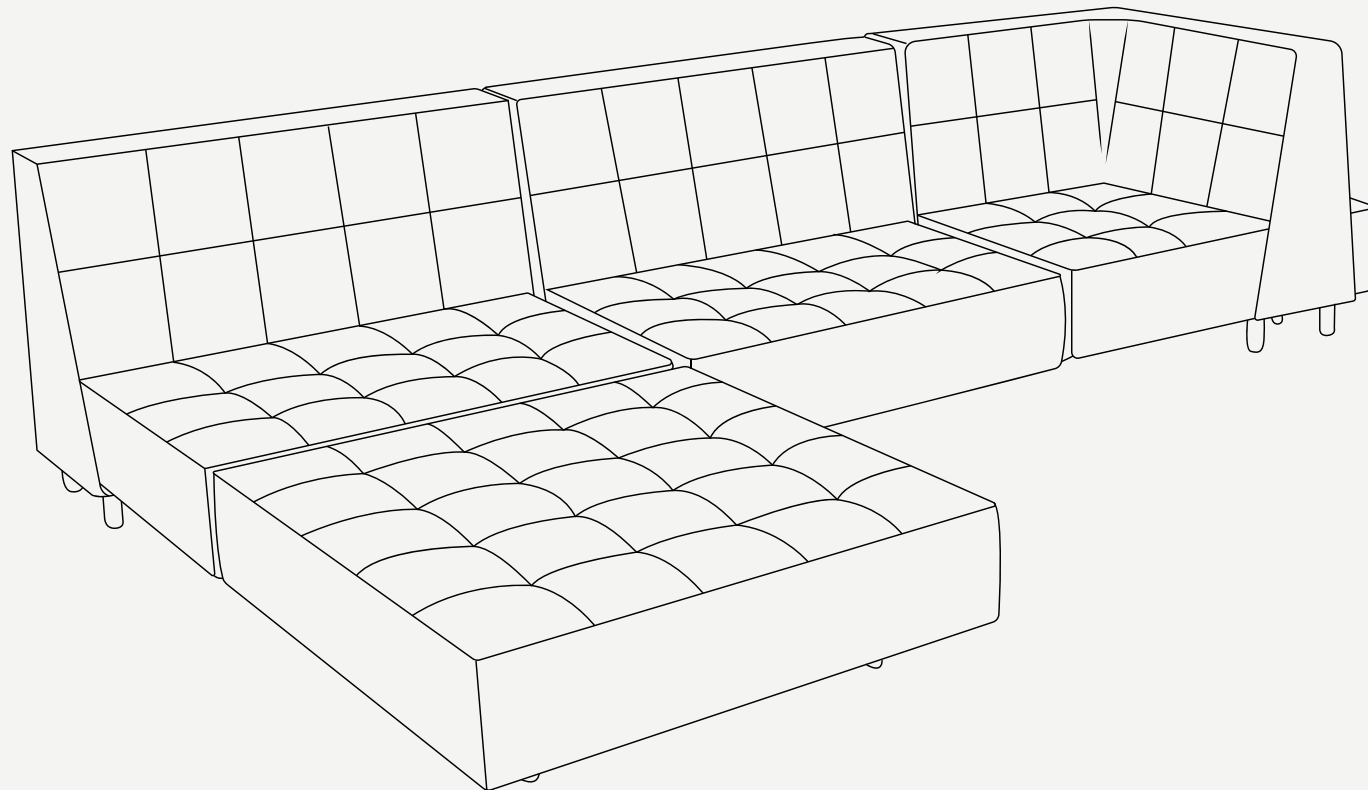

MO COLLECTION

Mo Modular Sofa

AN ENVIRONMENT FREE OF CONSTRAINTS OR LIMITS

PRODUCT SHEET

Upholstery: Acrylic Fabric

Legs: Acrylic

Combining comfort and sophistication due to its upholstery and breathable mesh in the bottom cushion, the **Mo Modular Sofa** is the piece you need for a warm and contemporary outdoor environment. Due to the possibility of combining different seaters, you can create an exclusive sofa.

L 1000 mm · 39.4 "

W 1000 mm · 39.4 "

H 685 mm · 27 "

L 1000 mm · 39.4 "

W 1000 mm · 39.4 "

H 685 mm · 27 "

L 1000 mm · 39.4"

W 1000 mm · 39.4"

Upholstery: Canvas Heather Beige
Legs: Acrylic