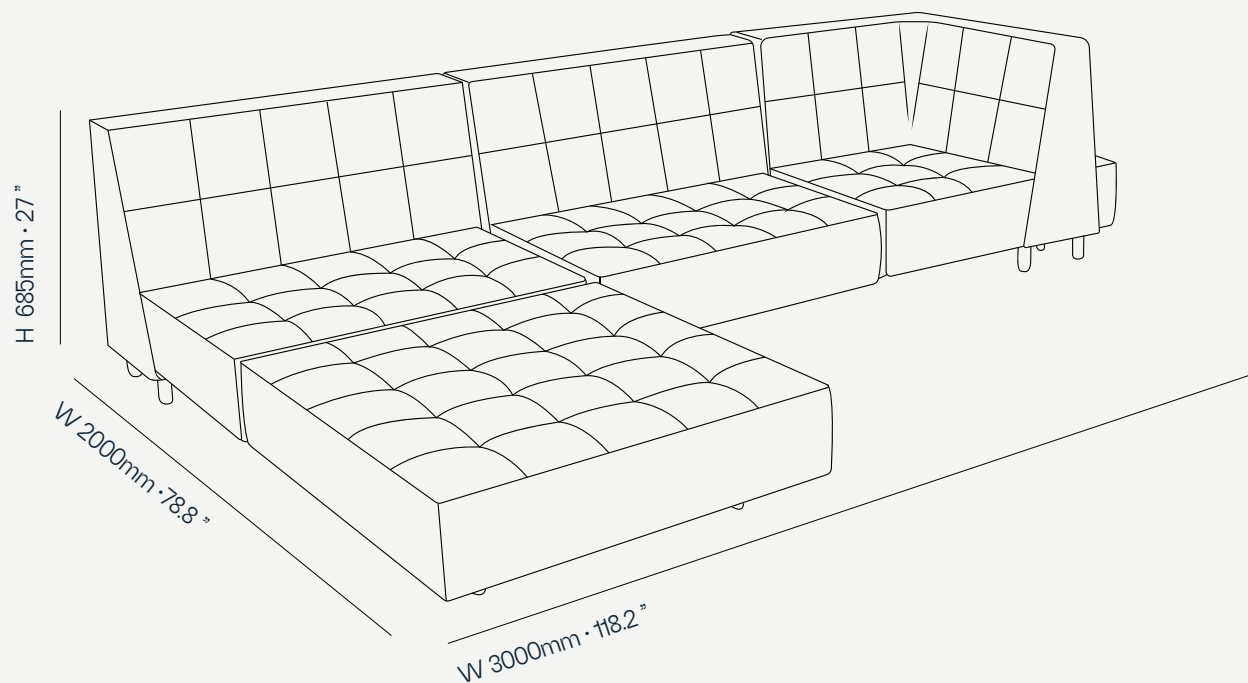

MO COLLECTION

Mo Modular Sofa

AN ENVIRONMENT FREE OF CONSTRAINTS OR LIMITS

PRODUCT SHEET

Upholstery: Acrylic Fabric

Legs: Acrylic

Combining comfort and sophistication due to its upholstery and breathable mesh in the bottom cushion, the **Mo Modular Sofa** is the piece you need for a warm and contemporary outdoor environment. Due to the possibility of combining different seaters, you can create an exclusive sofa.

L 1000 mm · 39.4 "

W 1000 mm · 39.4 "

H 685 mm · 27 "

L 1000 mm · 39.4 "

W 1000 mm · 39.4 "

H 685 mm · 27 "

L 1000 mm · 39.4"

W 1000 mm · 39.4"

H 275 mm · 10.6"

MATERIALS AND COLOURS

Outdoor
Leather

GEMINI
BLACK

GEMINI
BROWN

GEMINI
NAVY

Z FOREST

Z TERRACOTA

Upholstery: Canvas Heather Beige
Legs: Acrylic