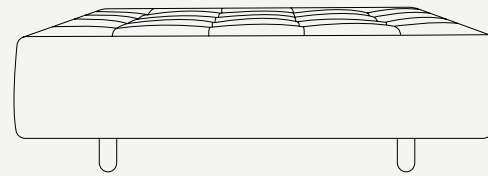

L 1000 mm · 39.4 "

W 1000 mm · 39.4 "

H 685 mm · 27 "

L 1000 mm · 39.4 "

W 1000 mm · 39.4 "

H 685 mm · 27 "

L 1000 mm · 39.4"

W 1000 mm · 39.4"

H 275 mm · 10.6"

MATERIALS AND COLOURS

Outdoor
Leather

GEMINI
BLACK

GEMINI
BROWN

GEMINI
NAVY

Z FOREST

Z TERRACOTA