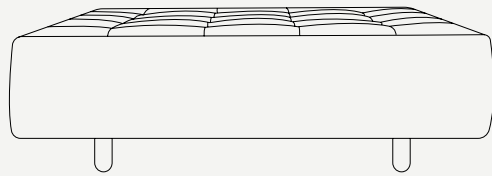

L 1000 mm · 39.4 "

W 1000 mm · 39.4 "

H 685 mm · 27 "

L 1000 mm · 39.4 "

W 1000 mm · 39.4 "

H 685 mm · 27 "

L 1000 mm · 39.4"

W 1000 mm · 39.4"

H 275 mm · 10.6"

MATERIALS AND COLOURS

Outdoor
Leather

GEMINI
BLACK

GEMINI
BROWN

GEMINI
NAVY

Z FOREST

Z TERRACOTA