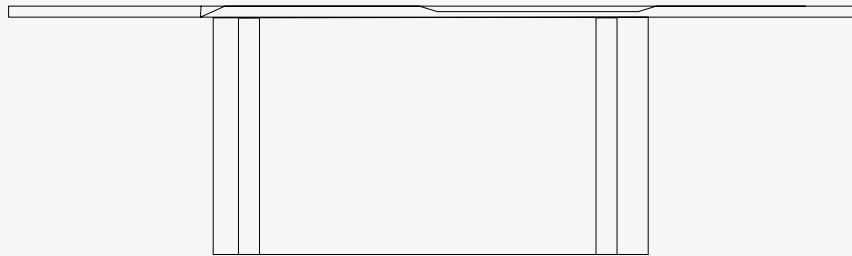

L 1980mm · 78 "

W 1180mm · 30.7 "

H 755 mm · 29.7 "

Performance

WATER
PROOF

SUN
PROTECTION

LONG LIFE
CYCLE

UV AND FADING
RESISTANT