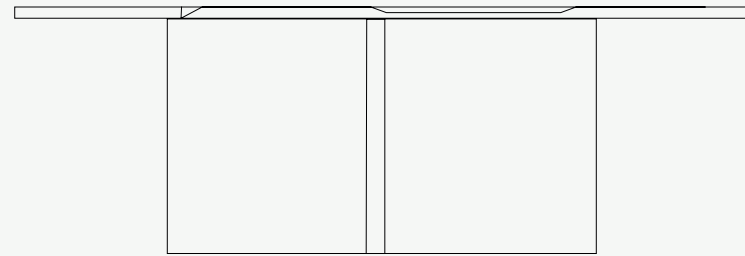

L 1980mm · 78 "

W 1180mm · 30.7 "

H 755 mm · 29.7 "

Performance

WATER
PROOF

SUN
PROTECTION

LONG LIFE
CYCLE

UV AND FADING
RESISTANT