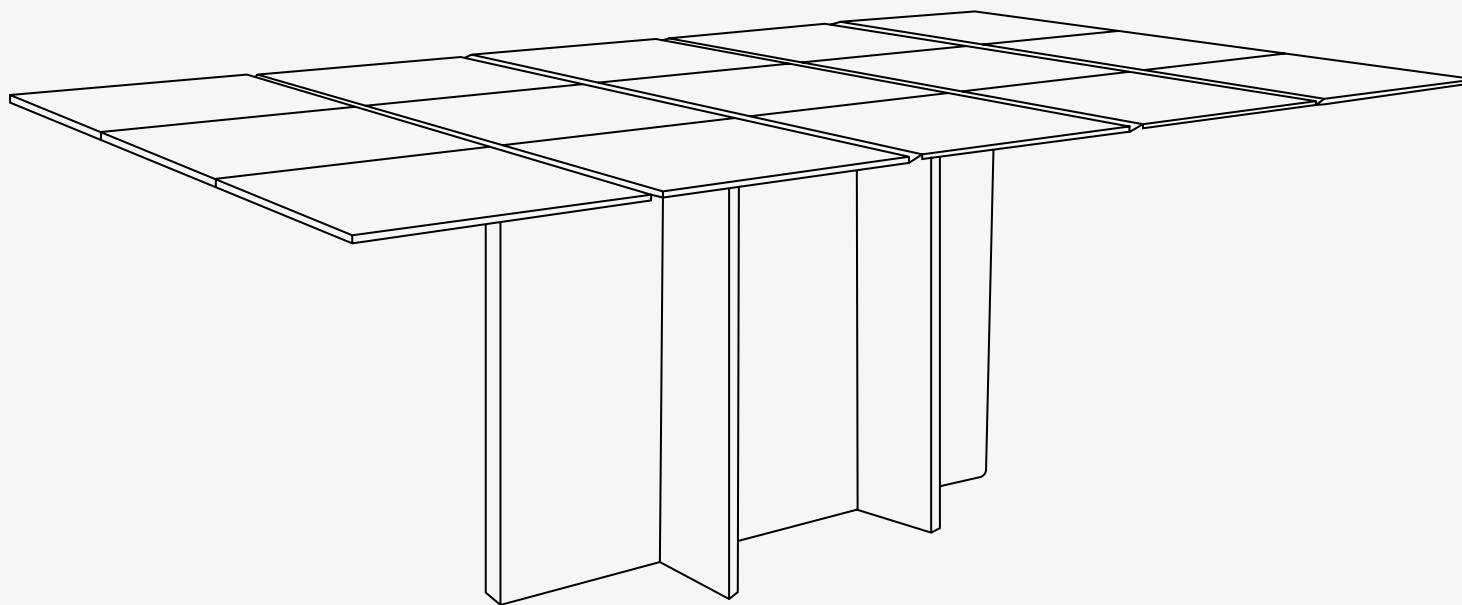

MO COLLECTION

Mo Dining Table

AN ENVIRONMENT FREE OF CONSTRAINTS OR LIMITS

PRODUCT SHEET

Table Top: Lacquer Stainless Steel

Structure: Acrylic

Mo Dining Table

A composition by a massive weaved stainless steel tabletop and elegant acrylic structure put together for a striking look needed in any contemporary outdoor living space.

L 1980mm · 78 "

W 1180mm · 30.7 "

H 755 mm · 29.7 "

Performance

WATER
PROOF

SUN
PROTECTION

LONG LIFE
CYCLE

UV AND FADING
RESISTANT