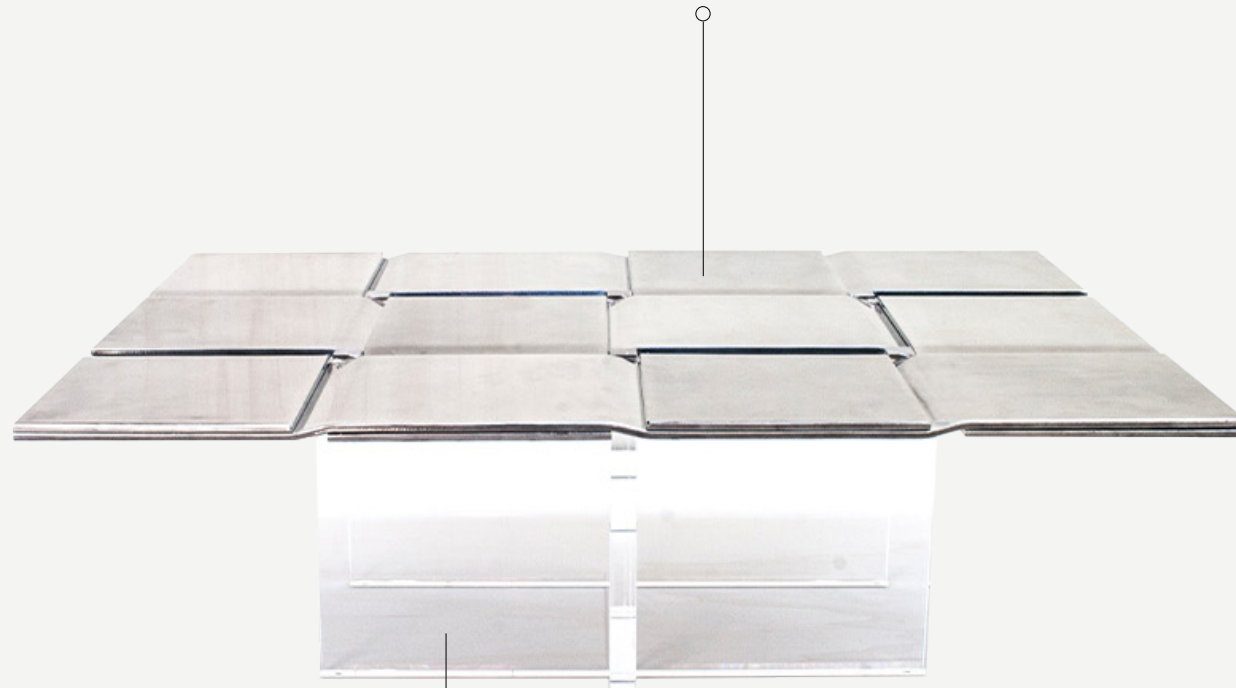

MO COLLECTION

Mo Coffee Table

AN ENVIRONMENT FREE OF CONSTRAINTS OR LIMITS

PRODUCT SHEET

Table Top: Lacquer Stainless Steel

Structure: Acrylic

Mo Coffee Table

The distinctive metal surface along with the easily blended acrylic structure make the **Mo Coffee Table** a promise of a contemporary outdoor environment, free of constraints or limits

L 780mm · 30.7"

W 580mm · 22.8"

H 250 mm · 9.8"

Performance

WATER
PROOF

SUN
PROTECTION

LONG LIFE
CYCLE

UV AND FADING
RESISTANT