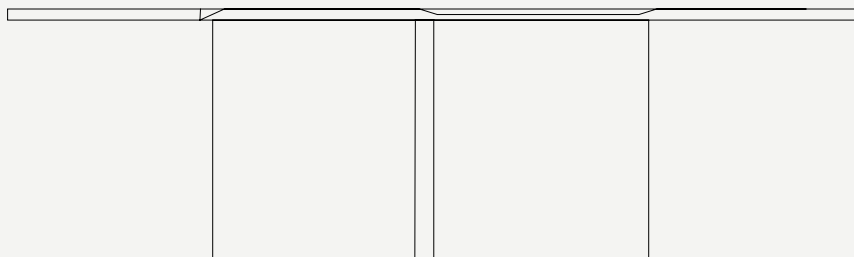

MO COLLECTION

Mo Coffee Table

AN ENVIRONMENT FREE OF CONSTRAINTS OR LIMITS

PRODUCT SHEET

Table Top: Lacquer Stainless Steel

Structure: Acrylic

Mo Coffee Table

The distinctive metal surface along with the easily blended acrylic structure make the **Mo Coffee Table** a promise of a contemporary outdoor environment, free of constraints or limits

L 780mm · 30.7"

W 580mm · 22.8"

H 250 mm · 9.8"

Performance

WATER
PROOF

SUN
PROTECTION

LONG LIFE
CYCLE

UV AND FADING
RESISTANT