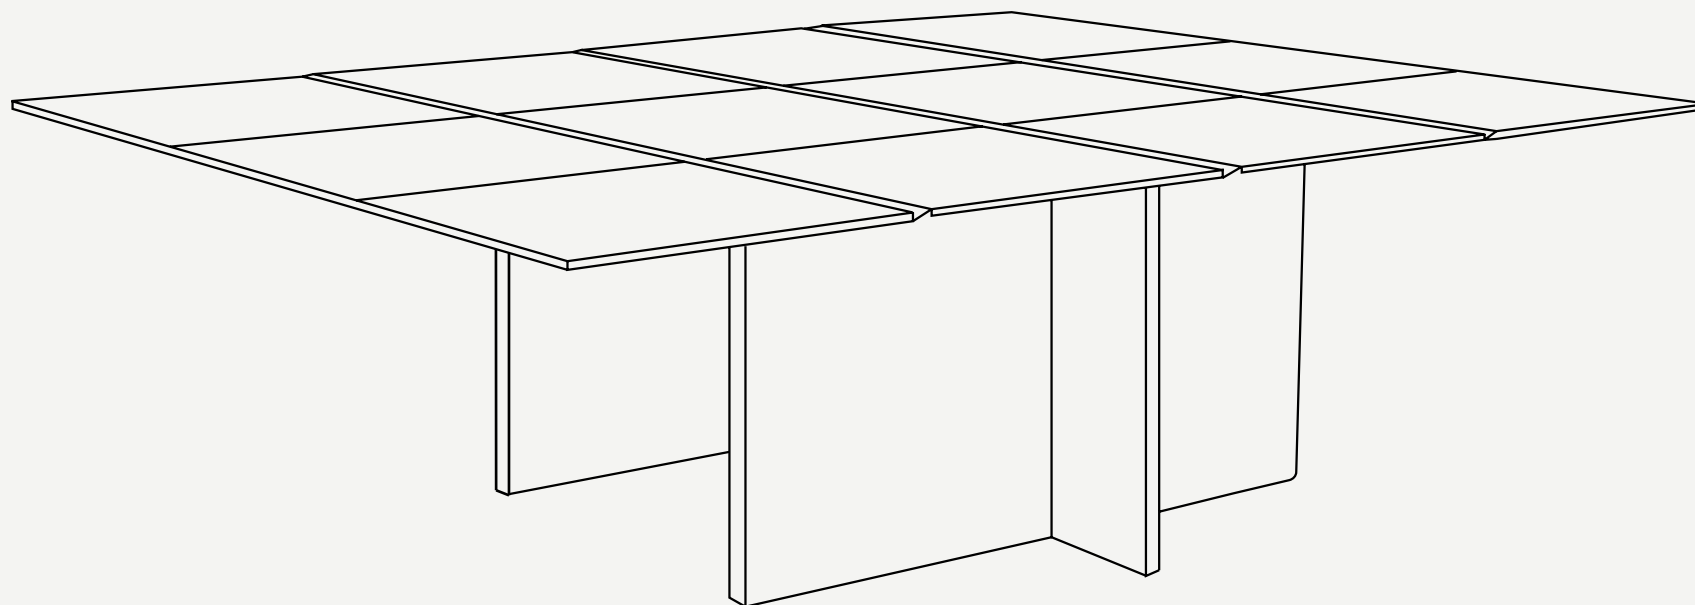

MO COLLECTION

Mo Coffee Table

AN ENVIRONMENT FREE OF CONSTRAINTS OR LIMITS

PRODUCT SHEET

Table Top: Lacquer Stainless Steel

Structure: Acrylic

Mo Coffee Table

The distinctive metal surface along with the easily blended acrylic structure make the **Mo Coffee Table** a promise of a contemporary outdoor environment, free of constraints or limits

L 780mm · 30.7"

W 580mm · 22.8"

H 250 mm · 9.8"

Performance

WATER
PROOF

SUN
PROTECTION

LONG LIFE
CYCLE

UV AND FADING
RESISTANT