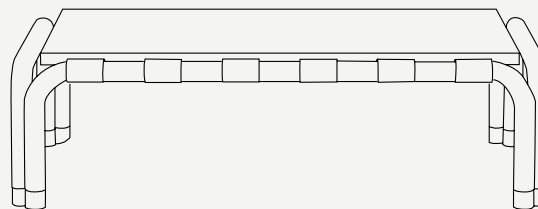

## Hound Coffee Table

Hound Coffee Table Small

The Hound table is a complementary piece in the collection that emphasizes the elegance and charm of the collection. The table top is made of high quality marble, known for its resistance and natural beauty, and the base is made of metal tubes with metal details that give it elegance. In addition to their aesthetic beauty, these tables are very versatile, working as a complement to a patterned sofa or as a decorative piece for any space.

W 484 mm · 19.1"

L 784 mm · 30.1"

H 225 mm · 8.9"

Performance

WATER  
PROOF

SUN  
PROTECTION

LONG LIFE  
CYCLE

UV AND FADING  
RESISTANT

EASY  
TO CLEAN

Included

PROTECTION  
COVER

Hound Coffee Table Big

The Hound table is a complementary piece in the collection that emphasizes the elegance and charm of the collection. The table top is made of high quality marble, known for its resistance and natural beauty, and the base is made of metal tubes with metal details that give it elegance. In addition to their aesthetic beauty, these tables are very versatile, working as a complement to a patterned sofa or as a decorative piece for any space.

W 784 mm · 30.1"

L 784 mm · 30.1"

H 225 mm · 8.9"

Performance

WATER  
PROOF

SUN  
PROTECTION

LONG LIFE  
CYCLE

UV AND FADING  
RESISTANT