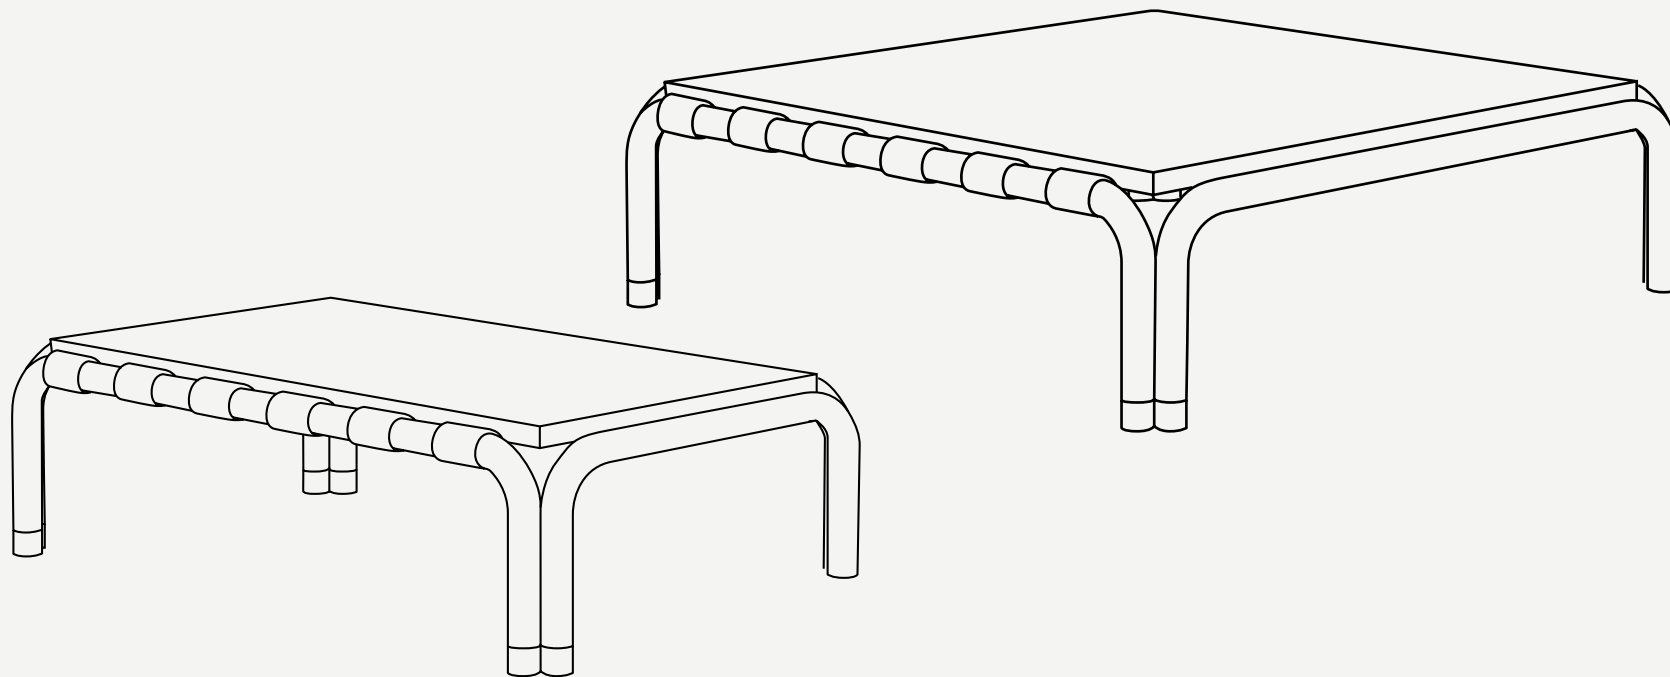

## Hound Coffee Table

Hound Coffee Table Small

The Hound table is a complementary piece in the collection that emphasizes the elegance and charm of the collection. The table top is made of high quality marble, known for its resistance and natural beauty, and the base is made of metal tubes with metal details that give it elegance. In addition to their aesthetic beauty, these tables are very versatile, working as a complement to a patterned sofa or as a decorative piece for any space.

W 484 mm · 19.1"

L 784 mm · 30.1"

H 225 mm · 8.9"

Performance

WATER  
PROOF

SUN  
PROTECTION

LONG LIFE  
CYCLE

UV AND FADING  
RESISTANT

EASY  
TO CLEAN

Included

PROTECTION  
COVER

Hound Coffee Table Big

The Hound table is a complementary piece in the collection that emphasizes the elegance and charm of the collection. The table top is made of high quality marble, known for its resistance and natural beauty, and the base is made of metal tubes with metal details that give it elegance. In addition to their aesthetic beauty, these tables are very versatile, working as a complement to a patterned sofa or as a decorative piece for any space.

W 784 mm · 30.1"

L 784 mm · 30.1"

H 225 mm · 8.9"

Performance

WATER  
PROOF

SUN  
PROTECTION

LONG LIFE  
CYCLE

UV AND FADING  
RESISTANT