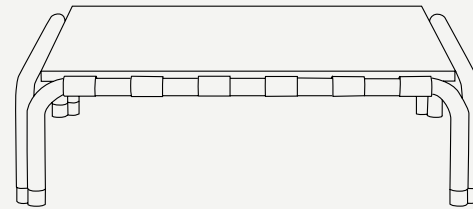

W 484 mm · 19.1"

L 784 mm · 30.1"

H 225 mm · 8.9"

Performance

WATER  
PROOF

SUN  
PROTECTION

LONG LIFE  
CYCLE

UV AND FADING  
RESISTANT

EASY  
TO CLEAN

Included

PROTECTION  
COVER

Hound Coffee Table Big

The Hound table is a complementary piece in the collection that emphasizes the elegance and charm of the collection. The table top is made of high quality marble, known for its resistance and natural beauty, and the base is made of metal tubes with metal details that give it elegance. In addition to their aesthetic beauty, these tables are very versatile, working as a complement to a patterned sofa or as a decorative piece for any space.

W 784 mm · 30.1"

L 784 mm · 30.1"

H 225 mm · 8.9"

Performance

WATER  
PROOF

SUN  
PROTECTION

LONG LIFE  
CYCLE

UV AND FADING  
RESISTANT