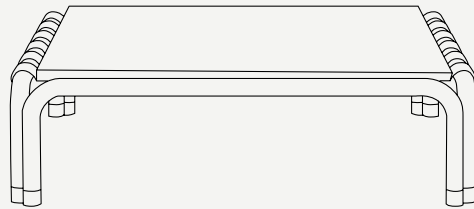

## Hound Coffee Table

Hound Coffee Table Small

The Hound table is a complementary piece in the collection that emphasizes the elegance and charm of the collection. The table top is made of high quality marble, known for its resistance and natural beauty, and the base is made of metal tubes with metal details that give it elegance. In addition to their aesthetic beauty, these tables are very versatile, working as a complement to a patterned sofa or as a decorative piece for any space.

W 484 mm · 19.1"

L 784 mm · 30.1"

H 225 mm · 8.9"

Performance

WATER  
PROOF

SUN  
PROTECTION

LONG LIFE  
CYCLE

UV AND FADING  
RESISTANT

EASY  
TO CLEAN

Included

PROTECTION  
COVER

Hound Coffee Table Big

The Hound table is a complementary piece in the collection that emphasizes the elegance and charm of the collection. The table top is made of high quality marble, known for its resistance and natural beauty, and the base is made of metal tubes with metal details that give it elegance. In addition to their aesthetic beauty, these tables are very versatile, working as a complement to a patterned sofa or as a decorative piece for any space.

W 784 mm · 30.1"

L 784 mm · 30.1"

H 225 mm · 8.9"

Performance

WATER  
PROOF

SUN  
PROTECTION

LONG LIFE  
CYCLE

UV AND FADING  
RESISTANT