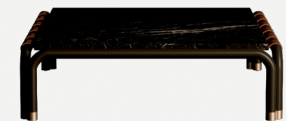

## Hound Coffee Table

Hound Coffee Table Small

The Hound table is a complementary piece in the collection that emphasizes the elegance and charm of the collection. The table top is made of high quality marble, known for its resistance and natural beauty, and the base is made of metal tubes with metal details that give it elegance. In addition to their aesthetic beauty, these tables are very versatile, working as a complement to a patterned sofa or as a decorative piece for any space.

EASY  
TO CLEAN

Included

PROTECTION  
COVER

Hound Coffee Table Big

The Hound table is a complementary piece in the collection that emphasizes the elegance and charm of the collection. The table top is made of high quality marble, known for its resistance and natural beauty, and the base is made of metal tubes with metal details that give it elegance. In addition to their aesthetic beauty, these tables are very versatile, working as a complement to a patterned sofa or as a decorative piece for any space.