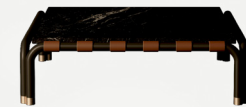

## Hound Coffee Table

Hound Coffee Table Small

The Hound table is a complementary piece in the collection that emphasizes the elegance and charm of the collection. The table top is made of high quality marble, known for its resistance and natural beauty, and the base is made of metal tubes with metal details that give it elegance. In addition to their aesthetic beauty, these tables are very versatile, working as a complement to a patterned sofa or as a decorative piece for any space.

EASY  
TO CLEAN

Included

PROTECTION  
COVER

Hound Coffee Table Big

The Hound table is a complementary piece in the collection that emphasizes the elegance and charm of the collection. The table top is made of high quality marble, known for its resistance and natural beauty, and the base is made of metal tubes with metal details that give it elegance. In addition to their aesthetic beauty, these tables are very versatile, working as a complement to a patterned sofa or as a decorative piece for any space.