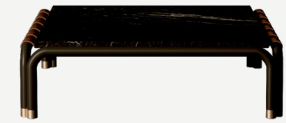

## Hound Coffee Table

Hound Coffee Table Small

The Hound table is a complementary piece in the collection that emphasizes the elegance and charm of the collection. The table top is made of high quality marble, known for its resistance and natural beauty, and the base is made of metal tubes with metal details that give it elegance. In addition to their aesthetic beauty, these tables are very versatile, working as a complement to a patterned sofa or as a decorative piece for any space.

W 484 mm · 19.1"

L 784 mm · 30.1"

H 225 mm · 8.9"

Performance

WATER  
PROOF

SUN  
PROTECTION

LONG LIFE  
CYCLE

UV AND FADING  
RESISTANT

EASY  
TO CLEAN

Included

PROTECTION  
COVER

Hound Coffee Table Big

The Hound table is a complementary piece in the collection that emphasizes the elegance and charm of the collection. The table top is made of high quality marble, known for its resistance and natural beauty, and the base is made of metal tubes with metal details that give it elegance. In addition to their aesthetic beauty, these tables are very versatile, working as a complement to a patterned sofa or as a decorative piece for any space.