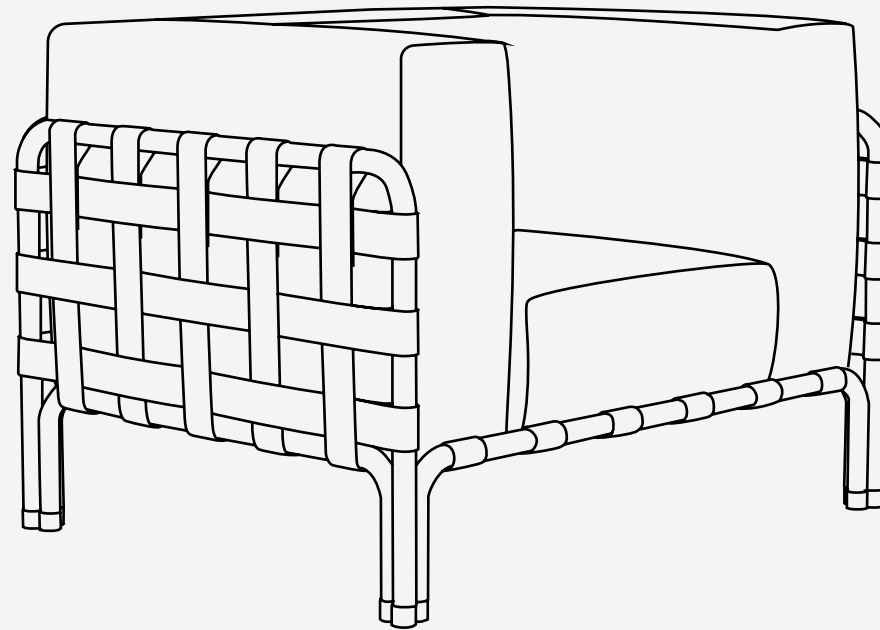

## Hound Armchair

**Straps:** Outdoor Leather

**Upholstery:** Acrylic Fabric

**Legs:** Lacquered Stainless Steel

**Metallic Details:** Plated Stainless Steel

Hound Armchair

The Hound chair combines classic elegance and durability to take your outdoor space to new heights of design and comfort. Developed using high-quality materials, it is designed to withstand all outdoor conditions without compromising its timeless charm. The structure provides stability and support, and the upholstery in black and white houndstooth fabric invokes sophistication.

L 1000 mm · 39.4"

W 800 mm · 31.5"

Performance

WATER  
PROOF

SUN  
PROTECTION

LONG LIFE  
CYCLE

UV AND FADING  
RESISTANT

EASY  
TO CLEAN