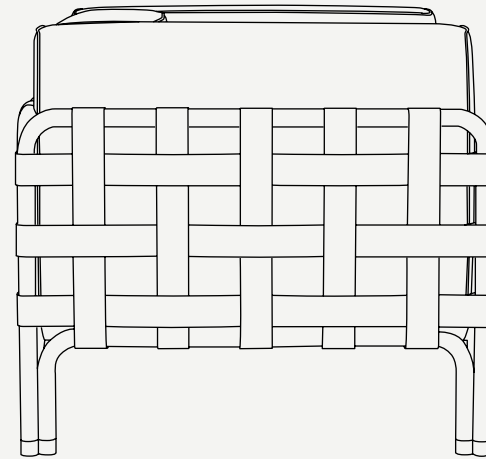

## Hound Armchair

**Straps:** Outdoor Leather

**Upholstery:** Acrylic Fabric

**Legs:** Lacquered Stainless Steel

**Metallic Details:** Plated Stainless Steel

Hound Armchair

The Hound chair combines classic elegance and durability to take your outdoor space to new heights of design and comfort. Developed using high-quality materials, it is designed to withstand all outdoor conditions without compromising its timeless charm. The structure provides stability and support, and the upholstery in black and white houndstooth fabric invokes sophistication.

L 1000 mm · 39.4"

W 800 mm · 31.5"

Performance

WATER  
PROOF

SUN  
PROTECTION

LONG LIFE  
CYCLE

UV AND FADING  
RESISTANT

EASY  
TO CLEAN