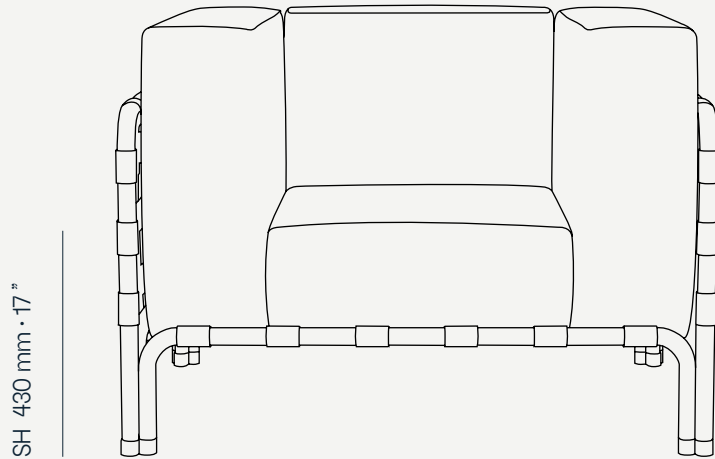

L 1000 mm · 39.4"

W 800 mm · 31.5"

Performance

WATER  
PROOF

SUN  
PROTECTION

LONG LIFE  
CYCLE

UV AND FADING  
RESISTANT

EASY  
TO CLEAN