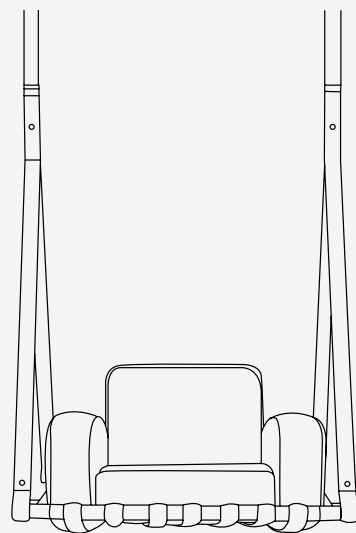

FABLE COLLECTION

Fable Hanging Armchair

CREATED FOR YOU TO ENJOY OUTDOOR LIVING
WITHOUT DAILY CONCERNS

Straps: Outdoor Leather

Upholstery: Acrylic Fabric/
Outdoor Leather

Structure: Lacquer Stainless Steel

Metallic Details: Plated Stainless Steel

Fable Hanging Armchair

Suspended by highly resistant leather straps and structured by beautiful metallic details, this beautiful **Hanging Armchair** is the promise of both sophistication and coziness to any outdoor area. The bottom seat cushion is a breathable mesh that enhances its longelife.

L 1100 mm · 43.3"

W 820 mm · 32.3"

H 2000mm to 3000

weight supported 133Kg

Performance

WATER
PROOF

SUN
PROTECTION

LONG LIFE
CYCLES