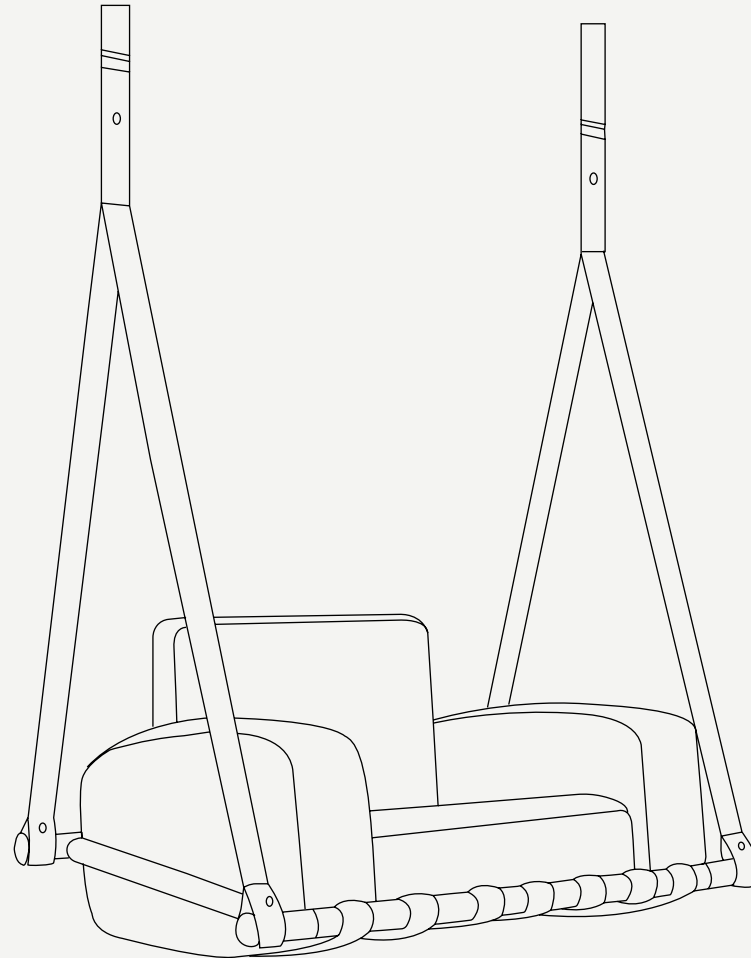

FABLE COLLECTION

Fable Hanging Armchair

CREATED FOR YOU TO ENJOY OUTDOOR LIVING
WITHOUT DAILY CONCERNS

Straps: Outdoor Leather

Upholstery: Acrylic Fabric/
Outdoor Leather

Structure: Lacquer Stainless Steel

Metallic Details: Plated Stainless Steel

Fable Hanging Armchair

Suspended by highly resistant leather straps and structured by beautiful metallic details, this beautiful **Hanging Armchair** is the promise of both sophistication and coziness to any outdoor area. The bottom seat cushion is a breathable mesh that enhances its longelife.

L 1100 mm · 43.3"

W 820 mm · 32.3"

H 2000mm to 3000

weight supported 133Kg

Performance

WATER
PROOF

SUN
PROTECTION

LONG LIFE
CYCLES