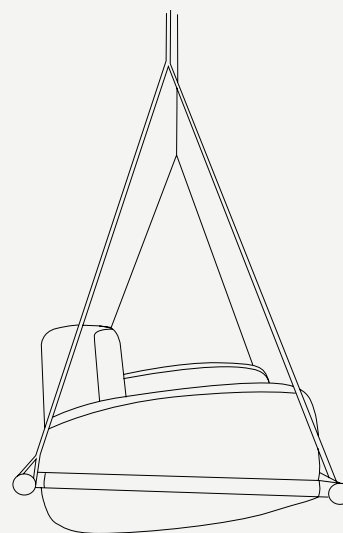

Metallic Details: Plated Stainless Steel

Fable Hanging Armchair

Suspended by highly resistant leather straps and structured by beautiful metallic details, this beautiful **Hanging Armchair** is the promise of both sophistication and coziness to any outdoor area. The bottom seat cushion is a breathable mesh that enhances its longelife.

L 1100 mm · 43.3"

W 820 mm · 32.3"

H 2000mm to 3000

weight supported 133Kg

Performance

WATER
PROOF

SUN
PROTECTION

LONG LIFE
CYCLES