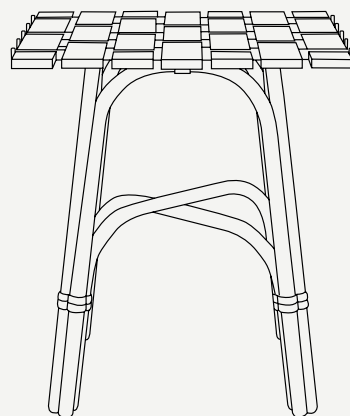

## Gubuk Side Table

THE SERENITY OF THE SEA AND THE BEAUTY OF NATURE.

**Structure:** Lacquer Stainless Steel

**Metallic Details:** Plated Stainless Steel

Gubuk Side Table

Inspired by the strong Indonesian culture, the **Gubuk Side Table** was designed to complement spaces that transmit the serenity of the sea and the beauty of nature. Created following the lines of the Gubuk Daybed, this table is made with high-performance outdoor materials and is available with two different tops.

L 420 mm · 16.5"

W 420 mm · 16.5"

H 469 mm · 38"

Performance

WATER  
PROOF

SUN  
PROTECTION

LONG LIFE  
CYCLE

UV AND FADING  
RESISTANT