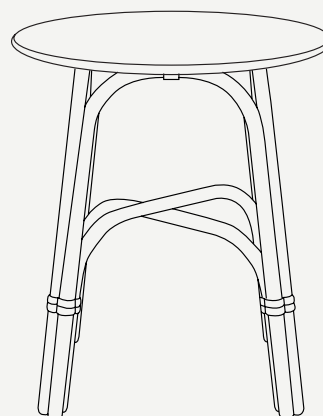

## Gubuk Side Table

THE SERENITY OF THE SEA AND THE BEAUTY OF NATURE.

**Structure:** Lacquer Stainless Steel

**Metallic Details:** Plated Stainless Steel

Gubuk Side Table

Inspired by the strong Indonesian culture, the **Gubuk Side Table** was designed to complement spaces that transmit the serenity of the sea and the beauty of nature. Created following the lines of the Gubuk Daybed, this table is made with high-performance outdoor materials and is available with two different tops.

L 420 mm · 16.5"

W 420 mm · 16.5"

H 469 mm · 38"

Performance

WATER  
PROOF

SUN  
PROTECTION

LONG LIFE  
CYCLE

UV AND FADING  
RESISTANT