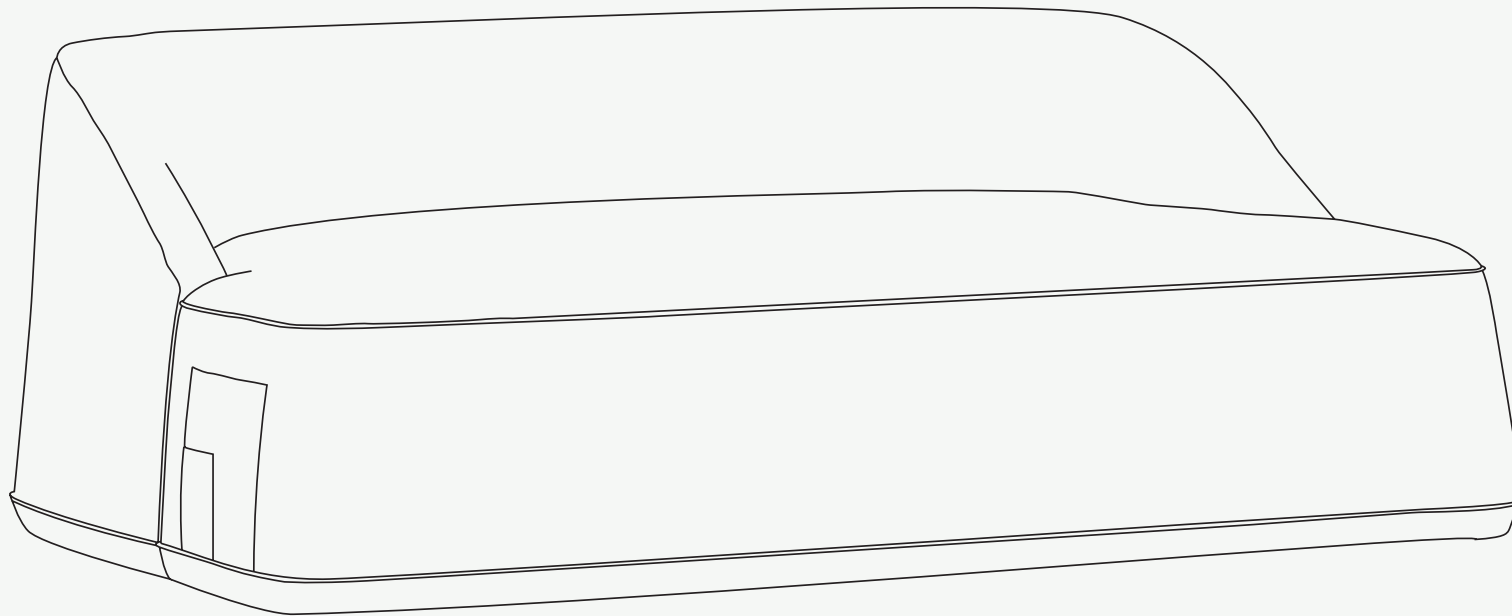

## Flow Sofa

FLOWING THROUGH OUTDOOR MOMENTS

PRODUCT SHEET

**Structure:** Foam

**Upholstery:** Outdoor Leather/Acrylic Fabric

Flow Sofa

Outdoor living space needs to be versatile and functional and that is **Flow Sofa's** description. The resistant base supports a true cloud of comfort. It has a zipper that allows removing the fabric for washing. The sofa has two side pockets and a protection cover that completely closes the piece.

L 2000 mm · 78.7 "

W 950mm · 37.4 "

H 670 mm · 26.8 "

Performance

WATER  
PROOF

SUN  
PROTECTION

LONG LIFE  
CYCLE

UV AND FADING  
RESISTANT