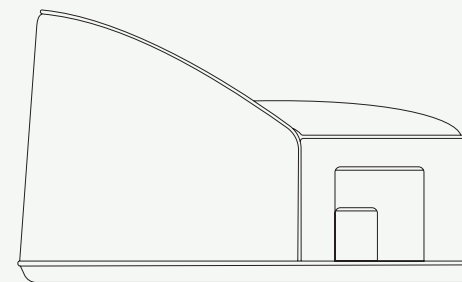

L 2000 mm · 78.7 "

W 950mm · 37.4 "

H 670 mm · 26.8 "

Performance

WATER  
PROOF

SUN  
PROTECTION

LONG LIFE  
CYCLE

UV AND FADING  
RESISTANT