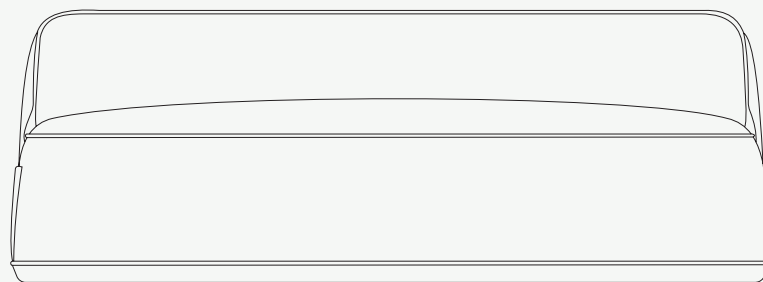

L 2000 mm · 78.7 "

W 950mm · 37.4 "

H 670 mm · 26.8 "

Performance

WATER  
PROOF

SUN  
PROTECTION

LONG LIFE  
CYCLE

UV AND FADING  
RESISTANT