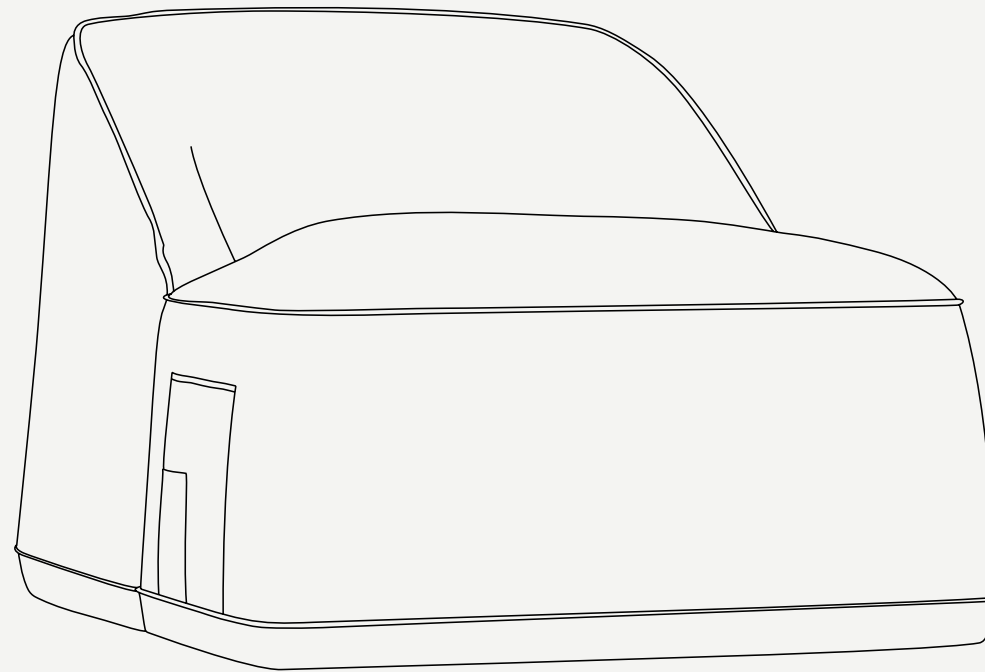

FLOW COLLECTION

Flow Lounge Chair

Upholstery: Outdoor Leather/Acrylic Fabric

Structure: Foam

Flow Lounge Chair

Its resistant base supports a cloud of comfort, and you can find a wide variety of different colors. The piece has a zipper that allows removing the fabric for washing, increasing the product's life cycle. The sofa comes with a protection cover that completely closes the piece protecting it.

L 950 mm · 37.4 "

W 950 mm · 37.4 "

H 670 mm · 26.8 "

Performance

WATER
PROOF

SUN
PROTECTION

LONG LIFE
CYCLE

UV AND FADING
RESISTANT