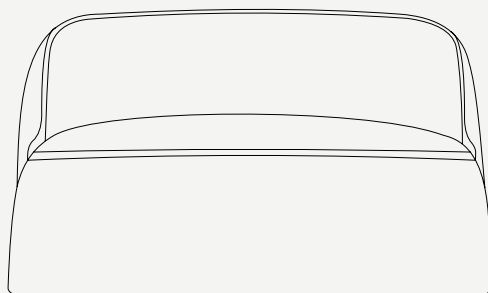

FLOW COLLECTION

Flow Lounge Chair

Upholstery: Outdoor Leather/Acrylic Fabric

Structure: Foam

Flow Lounge Chair

Its resistant base supports a cloud of comfort, and you can find a wide variety of different colors. The piece has a zipper that allows removing the fabric for washing, increasing the product's life cycle. The sofa comes with a protection cover that completely closes the piece protecting it.

L 950 mm · 37.4 "

W 950 mm · 37.4 "

H 670 mm · 26.8 "

Performance

WATER
PROOF

SUN
PROTECTION

LONG LIFE
CYCLE

UV AND FADING
RESISTANT