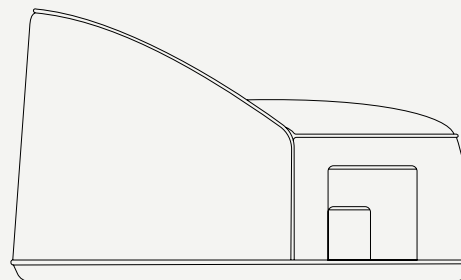

FLOW COLLECTION

Flow Lounge Chair

Upholstery: Outdoor Leather/Acrylic Fabric

Structure: Foam

Flow Lounge Chair

Its resistant base supports a cloud of comfort, and you can find a wide variety of different colors. The piece has a zipper that allows removing the fabric for washing, increasing the product's life cycle. The sofa comes with a protection cover that completely closes the piece protecting it.

L 950 mm · 37.4 "

W 950 mm · 37.4 "

H 670 mm · 26.8 "

Performance

WATER
PROOF

SUN
PROTECTION

LONG LIFE
CYCLE

UV AND FADING
RESISTANT