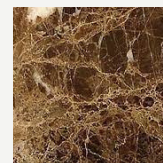

## Even Side Table

**Plate Top:** Lacquered Fiberglass/ Marble

**Structure:** Lacquered Fiberglass

Even Side Table

The **Even side table** stands out due to its uniform and robust design, with faceted corners that concede it a elegant touch. The design of this center table was conceived to allow its versatility when choosing its materials, that can go from marble to lacquered fiberglass, or the perfect combination of both! Its regular shapes allied to high-quality materials are the promise of balance in any outdoor space.

## MATERIALS AND COLOURS

Lacquer

MYFACE WHITE

MYFACE BLACK

MYFACE ALMOND

MYFACE TAUPE

DEEP BROWN

CHOCOLATE BROWN

[View More](#)

Marble

NERO MARQUINA

CARRARA

GRAND ANTIQUE

GUATEMALA

EMPERADOR

[View More](#)