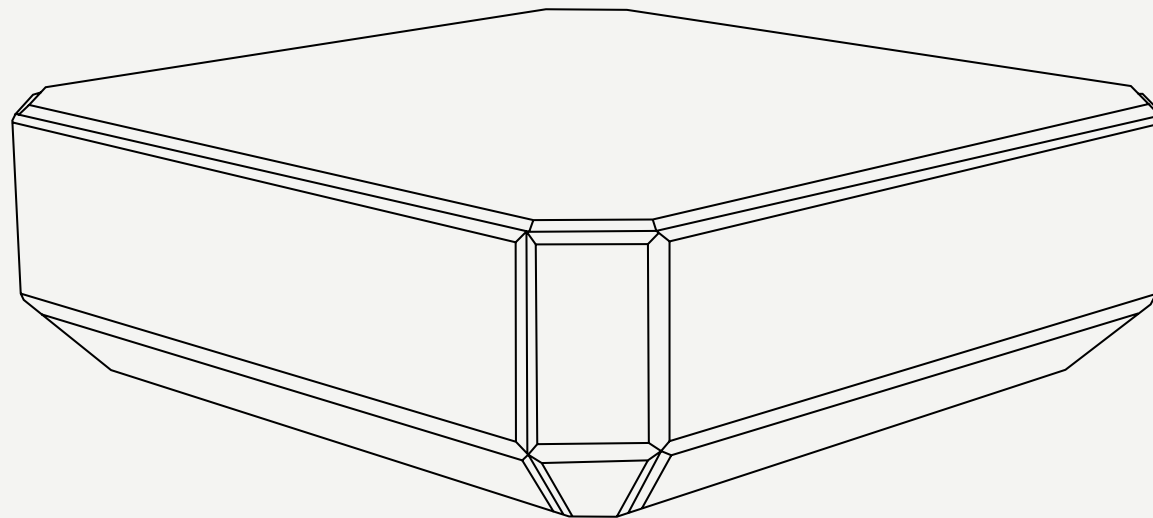

EVEN COLLECTION

Even Coffee Table

Even Coffee Table

The **Even coffee table** stands out due to its uniform and robust design, with faceted corners that concede it a elegant touch. The design of this center table was conceived to allow its versatility when choosing its materials, that can go from marble to lacquered fiberglass, or the perfect combination of both! Its regular shapes allied to high-quality materials are the promise of balance in any outdoor space.

L 980 mm · 48.6 "

W 980 mm · 48.6 "

H 330 mm · 12.9 "

Performance

WATER
PROOF

SUN
PROTECTION

LONG LIFE
CYCLE

UV AND FADING
RESISTANT