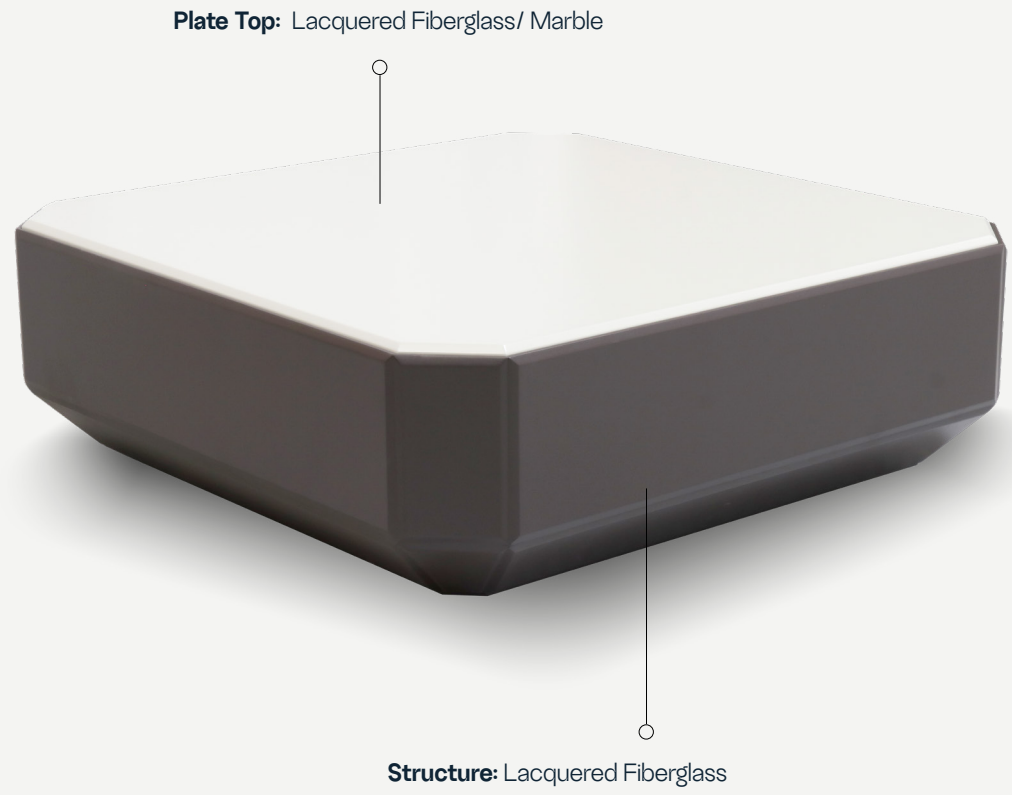

EVEN COLLECTION

Even Coffee Table

Even Coffee Table

The **Even coffee table** stands out due to its uniform and robust design, with faceted corners that concede it a elegant touch. The design of this center table was conceived to allow its versatility when choosing its materials, that can go from marble to lacquered fiberglass, or the perfect combination of both! Its regular shapes allied to high-quality materials are the promise of balance in any outdoor space.

L 980 mm · 48.6 "

W 980 mm · 48.6 "

H 330 mm · 12.9 "

Performance

WATER
PROOF

SUN
PROTECTION

LONG LIFE
CYCLE

UV AND FADING
RESISTANT