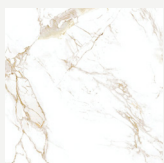

MYFACE TAUPE

DEEP BROWN

CHOCOLATE BROWN

[View More](#)

Plating

BRUSHED BLACK NICKEL

BLACK NICKEL

POLISHED COPPER PLATED

BRUSHED COPPER PLATED

BRUSHED GOLD PLATED

POLISHED GOLD PLATED

[View More](#)

Dekton

CALACATTA

CARRARA

STATUÁRIO