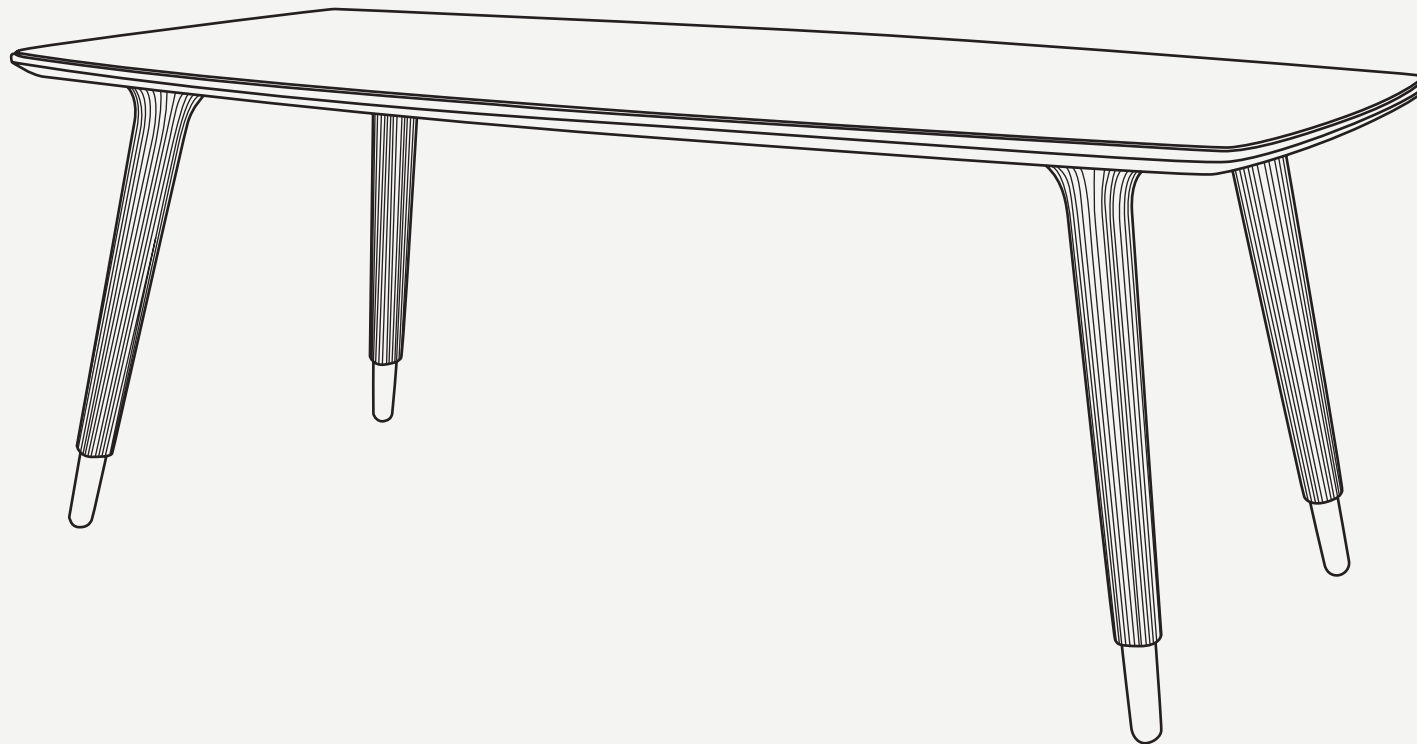

ELEANOR COLLECTION

Eleanor Retangular Dining Table

SHAPES MERGED IN ELEGANCE AND LIGHT

PRODUCT SHEET

The **Eleanor dining table** is a piece of furniture that takes functionality and simplicity of design as its starting point. In addition to its feminine curves and the wavy texture of the legs, the gold details on the legs and the choice of stones for the top give it elegance and sophistication.

L 2000 mm · 78.7"

W 1000 mm · 39.4"

H 735 mm · 29"

Performance

WATER
PROOF

SUN
PROTECTION

LONG LIFE
CYCLE

UV AND FADING
RESISTANT