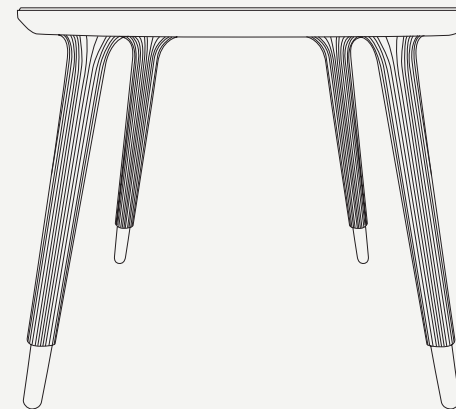

ELEANOR COLLECTION

Eleanor Retangular Dining Table

SHAPES MERGED IN ELEGANCE AND LIGHT

PRODUCT SHEET

The **Eleanor dining table** is a piece of furniture that takes functionality and simplicity of design as its starting point. In addition to its feminine curves and the wavy texture of the legs, the gold details on the legs and the choice of stones for the top give it elegance and sophistication.

L 2000 mm · 78.7"

W 1000 mm · 39.4"

H 735 mm · 29"

Performance

WATER
PROOF

SUN
PROTECTION

LONG LIFE
CYCLE

UV AND FADING
RESISTANT