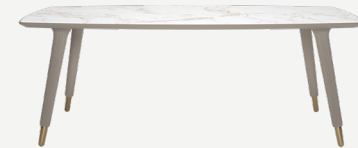

ELEANOR COLLECTION

Eleanor Retangular Dining Table

SHAPES MERGED IN ELEGANCE AND LIGHT

PRODUCT SHEET

The **Eleanor dining table** is a piece of furniture that takes functionality and simplicity of design as its starting point. In addition to its feminine curves and the wavy texture of the legs, the gold details on the legs and the choice of stones for the top give it elegance and sophistication.

L 2000 mm · 78.7"

W 1000 mm · 39.4"

H 735 mm · 29"

Performance

WATER
PROOF

SUN
PROTECTION

LONG LIFE
CYCLE

UV AND FADING
RESISTANT

EASY
TO CLEAN

Included

PROTECTION
COVER

MATERIALS AND COLOURS

Lacquer

MYFACE WHITE

MYFACE BLACK

MYFACE ALMOND