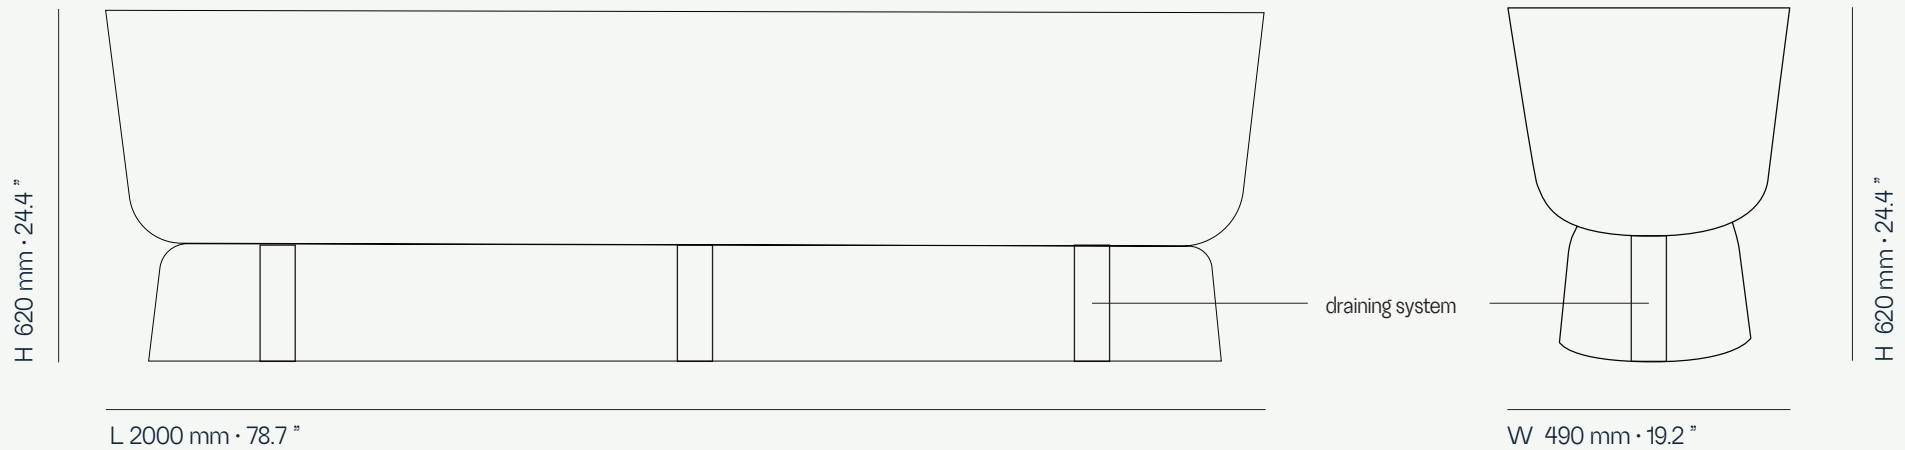

EDEN COLLECTION

Eden Planter F

TO AWAKEN THE LIFE AND PEACE OF EVERY OUTDOOR AREA

PRODUCT SHEET

○
Base: Lacquered Fiberglass

This stunning planter is perfect for displaying your favorite plants, and is sure to add a touch of elegance to any space.

Eden Planter is designed to be both durable and stylish. The planter features a sleek and contemporary design, with a unique geometric shape that adds a touch of sophistication to any decor. The Eden Planter is available in a range of colors, allowing you to choose the perfect one to match your existing decor. It is also available in a variety of sizes, making it easy to find the perfect fit for your space.