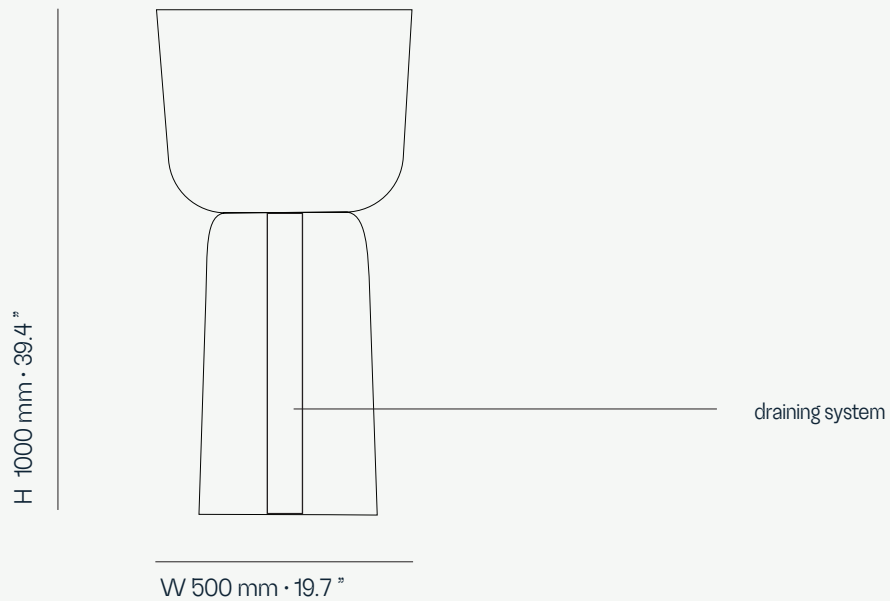

Eden Planter is designed to be both durable and stylish. The planter features a sleek and contemporary design, with a unique geometric shape that adds a touch of sophistication to any decor. The Eden Planter is available in a range of colors, allowing you to choose the perfect one to match your existing decor. It is also available in a variety of sizes, making it easy to find the perfect fit for your space.