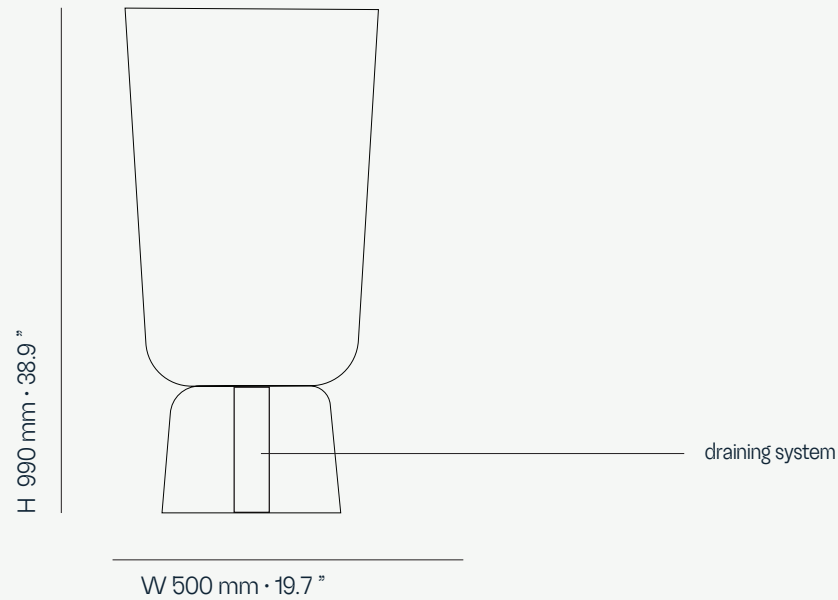

EDEN COLLECTION

Eden Planter D

TO AWAKEN THE LIFE AND PEACE OF EVERY OUTDOOR AREA

PRODUCT SHEET

Base: Lacquered Fiberglass

Eden Planter D

This stunning planter is perfect for displaying your favorite plants, and is sure to add a touch of elegance to any space.

Eden Planter is designed to be both durable and stylish. The planter features a sleek and contemporary design, with a unique geometric shape that adds a touch of sophistication to any decor. The Eden Planter is available in a range of colors, allowing you to choose the perfect one to match your existing decor. It is also available in a variety of sizes, making it easy to find the perfect fit for your space.