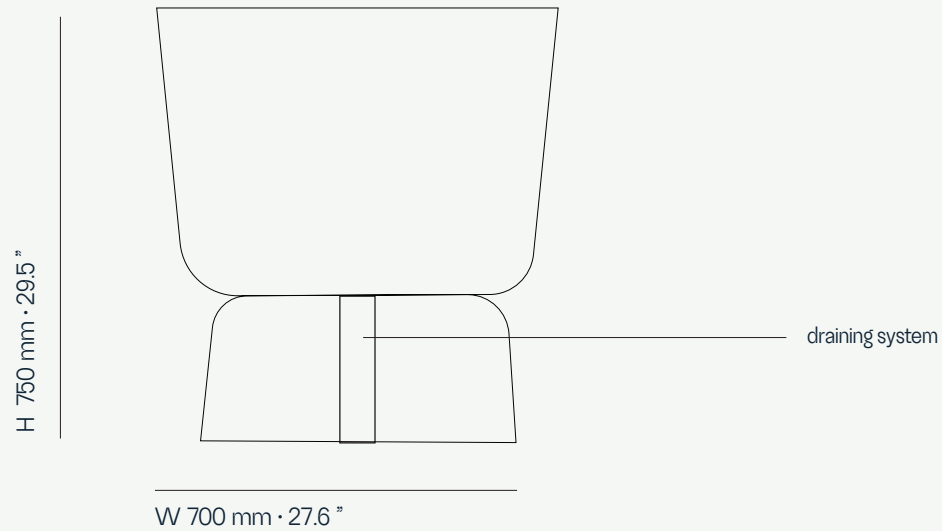

EDEN COLLECTION

Eden Planter C

TO AWAKEN THE LIFE AND PEACE OF EVERY OUTDOOR AREA

PRODUCT SHEET

○
Base: Lacquered Fiberglass

Eden Planter C

This stunning planter is perfect for displaying your favorite plants, and is sure to add a touch of elegance to any space.

Eden Planter is designed to be both durable and stylish. The planter features a sleek and contemporary design, with a unique geometric shape that adds a touch of sophistication to any decor. The Eden Planter is available in a range of colors, allowing you to choose the perfect one to match your existing decor. It is also available in a variety of sizes, making it easy to find the perfect fit for your space.