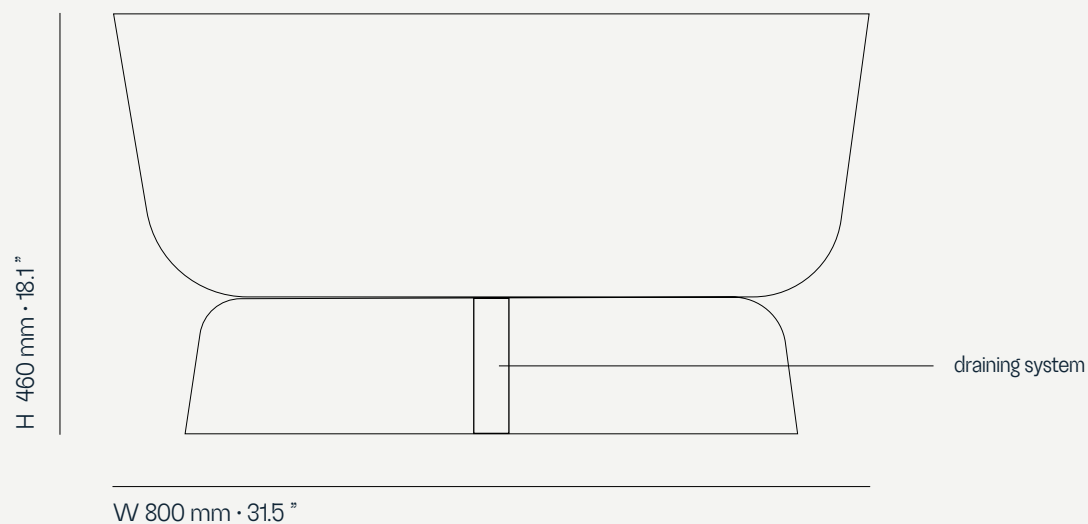

## Eden Planter B

This stunning planter is perfect for displaying your favorite plants, and is sure to add a touch of elegance to any space.

Eden Planter is designed to be both durable and stylish. The planter features a sleek and contemporary design, with a unique geometric shape that adds a touch of sophistication to any decor. The Eden Planter is available in a range of colors, allowing you to choose the perfect one to match your existing decor. It is also available in a variety of sizes, making it easy to find the perfect fit for your space.